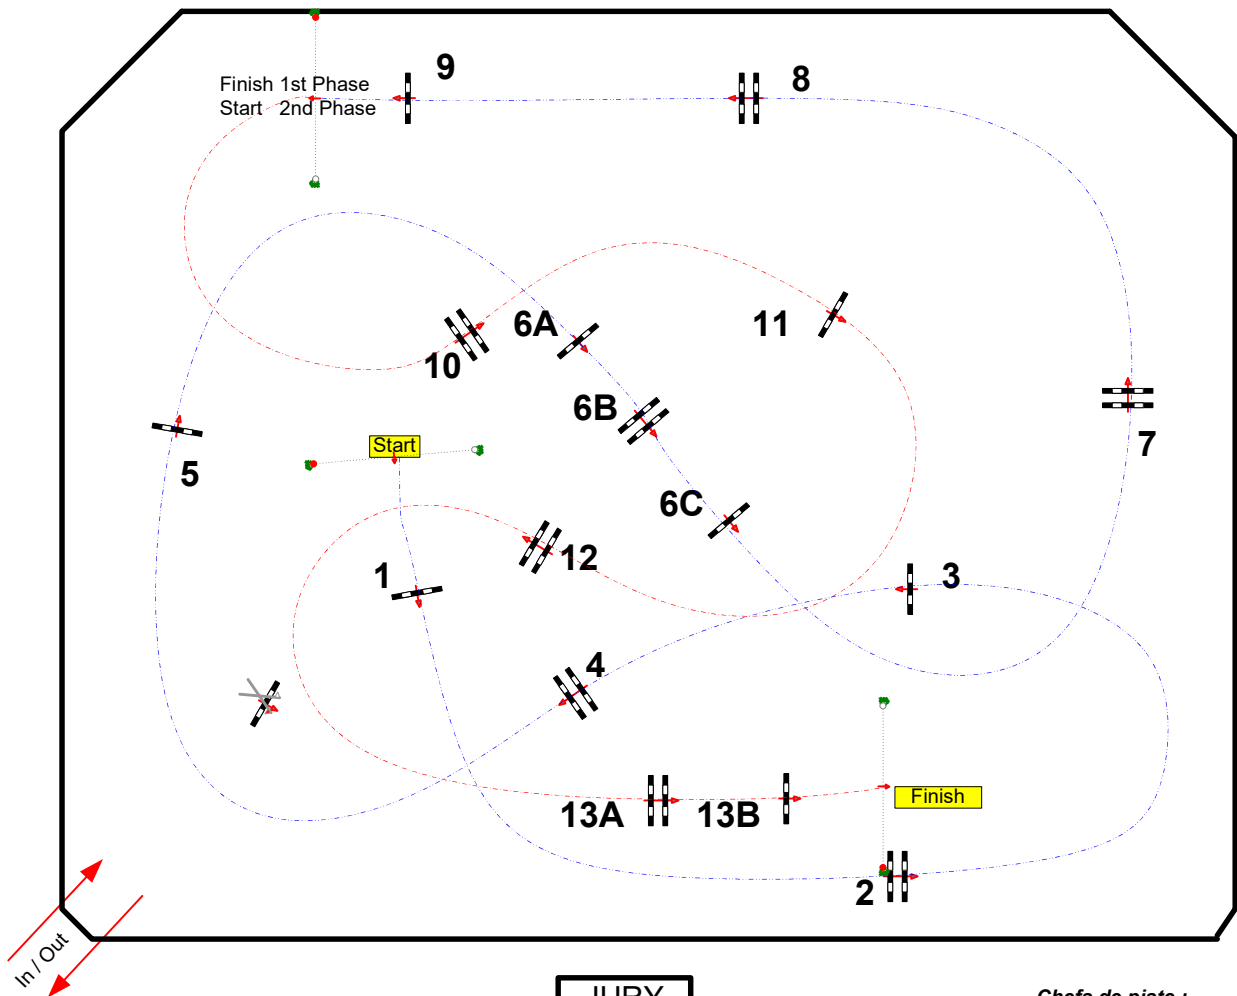

Table: A  
 2 PHASES NOT AGAINST THE  
 CLOCK / AGAINST THE CLOCK  
 FEI RG / Art.  
 Height: 1,25 m

Speed: 350 m/min  
 Length: 390 m  
 Time allowed: 67 sec  
 Time limit: 134 sec

Obstacles: 1 TO 9  
 Efforts: 11  
 Penalty sec  
 Closed combination:

2nd Phase:  
10 TO 13  
 Length: 230 m  
 Time allowed: 40 sec  
 Time limit: 80 sec

CSIP LT

JURY

Chefs de piste :

Quentin PERNEY  
 Nicolas DELERUE  
 Rémy DUPEUX