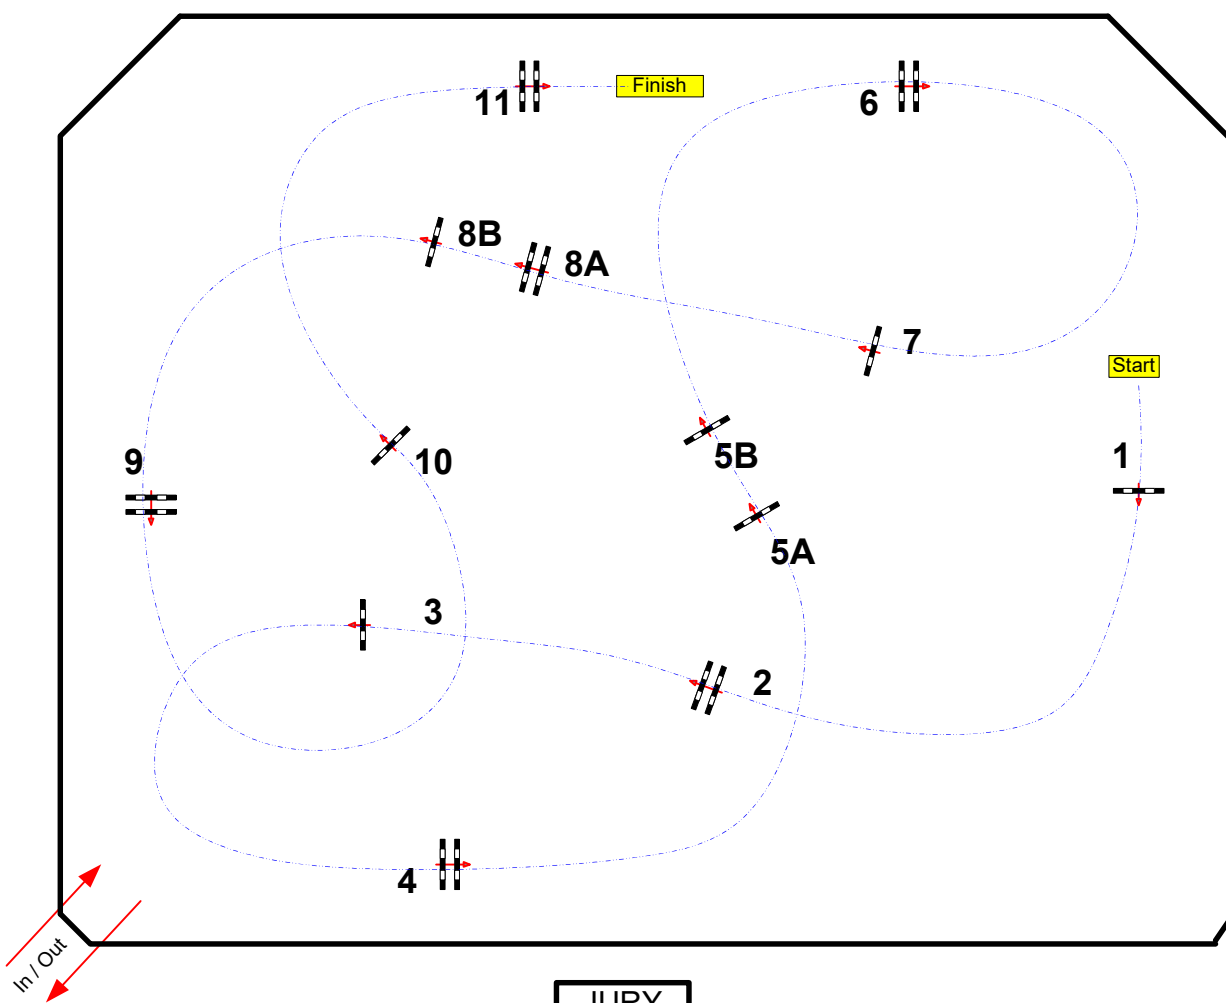

Table: A
 BAREME A CHRONO SS BARRAGE
 FEI RG / Art.
 Height: 1,15 m

Speed: 350 m/min

Length: 460 m
 Time allowed: 79 sec
 Time limit: 158 sec

Obstacles: 1 A 11

1st Jump-off:

Length: 0 m
 Time allowed: 0 sec
 Time limit: 0 sec

AS PONEY 2D VITESSE

Chefs de piste :

Quentin PERNEY
 Nicolas DELERUE
 Rémi DUPEUX