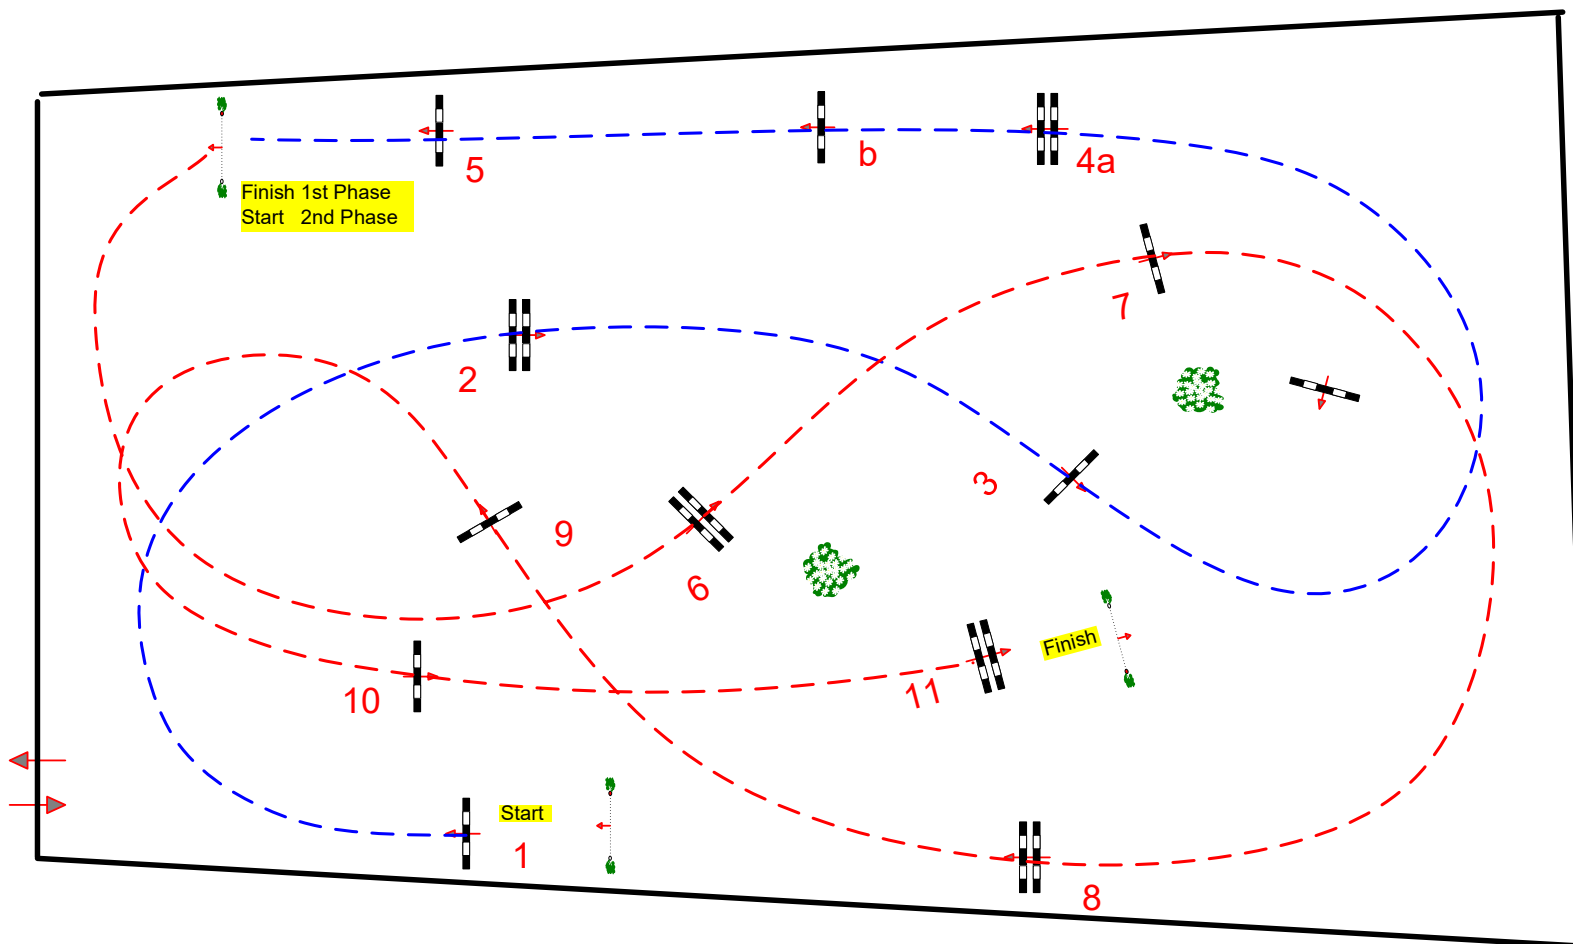

# FONTAINEBLEAU BIP 2025

BONNEAU INTERNATIONAL PONEY

8 au 11 MAI

Class No.: 17 16

Grand Prix

vendredi 9 mai 2025

Start: 9:15

Table: temps différé  
 National RG: TEMPS  
 FEI RG / Art.  
 Height: 0,70- Pony3 - 0,80 Pony2 m

Speed: 300 m/min  
 Length: 190 m  
 Time allowed: 38 sec  
 Time limit:

Obstacles: 11  
 Efforts: 13  
 Penalty sec:  
 76 sec

1st Jump-off:  
 Length: 190 m  
 Time allowed: 38 sec  
 Time limit:

2nd Jump-off:  
 Length: 250 m  
 Time allowed: 50 sec  
 76 sec Time limit: 100 sec