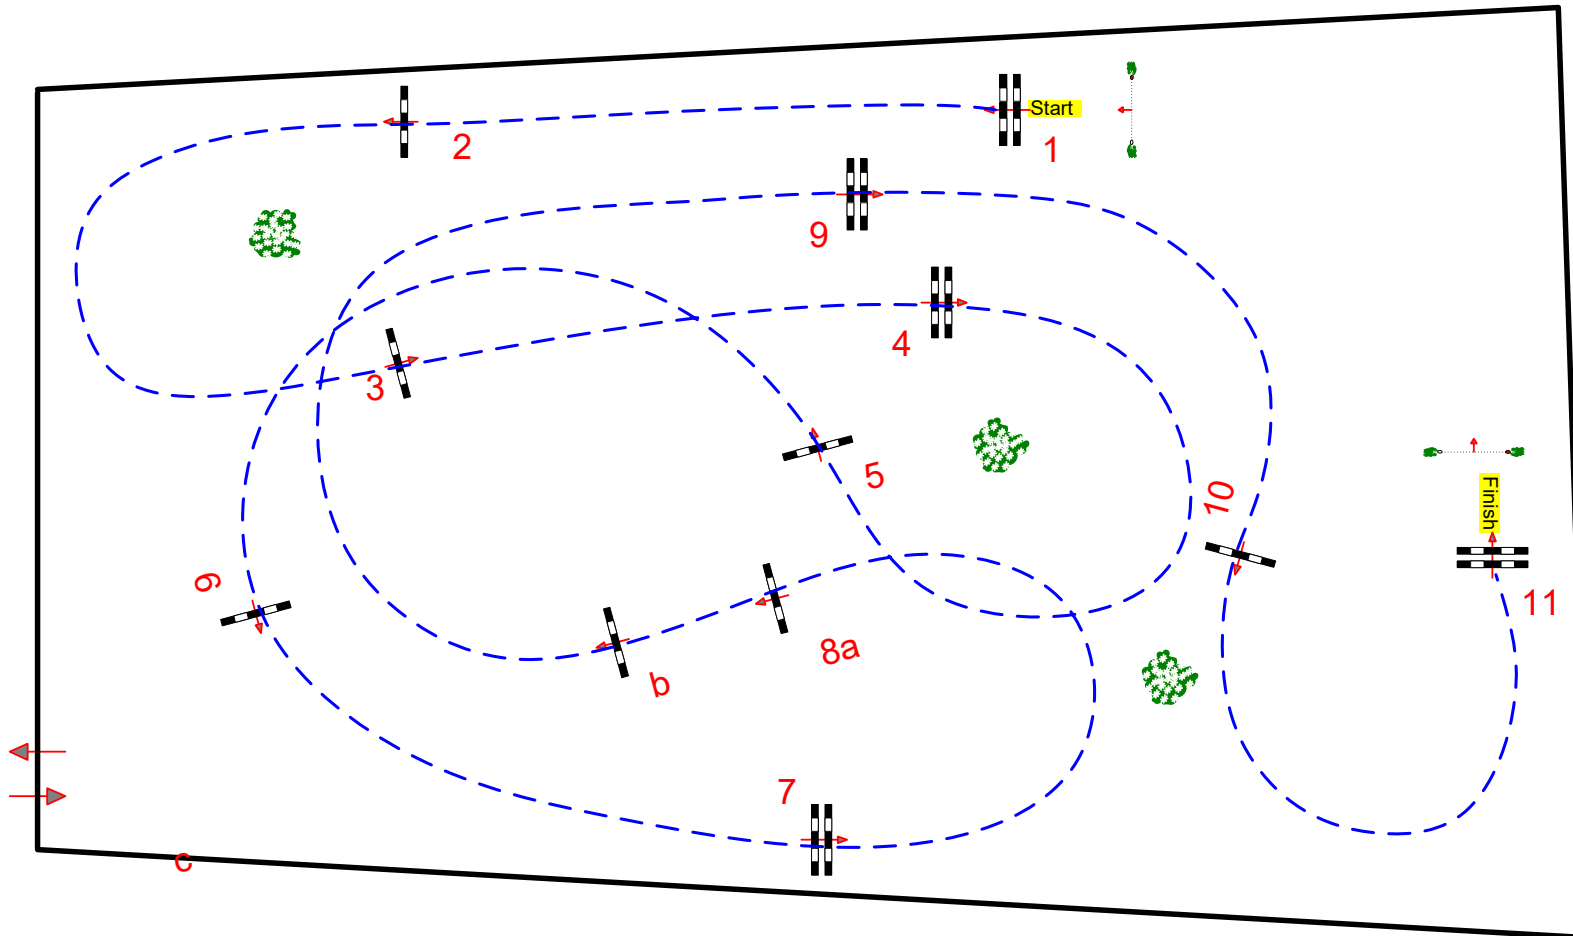

FONTAINEBLEAU BIP 2025

Class No.: 25A 25

Vitesse

samedi 10 mai 2025

Start: 11:35

Table: Vitesse
National RG: Poney 2
FEI RG / Art.
Height: 0,80 m

Speed: 300 m/min
Length: 350 m
Time allowed: 70 sec
Time limit: 140 sec

Obstacles: 11
Efforts: 12
Penalty sec:
Closed combination:

1st Jump-off:
Length: 0 m
Time allowed: 0 sec
Time limit: 0 sec

2nd Jump-off:
Length: 0 m
Time allowed: 0 sec
Time limit: 0 sec

JURY

Rémi Dupeux
07 83 32 51 03