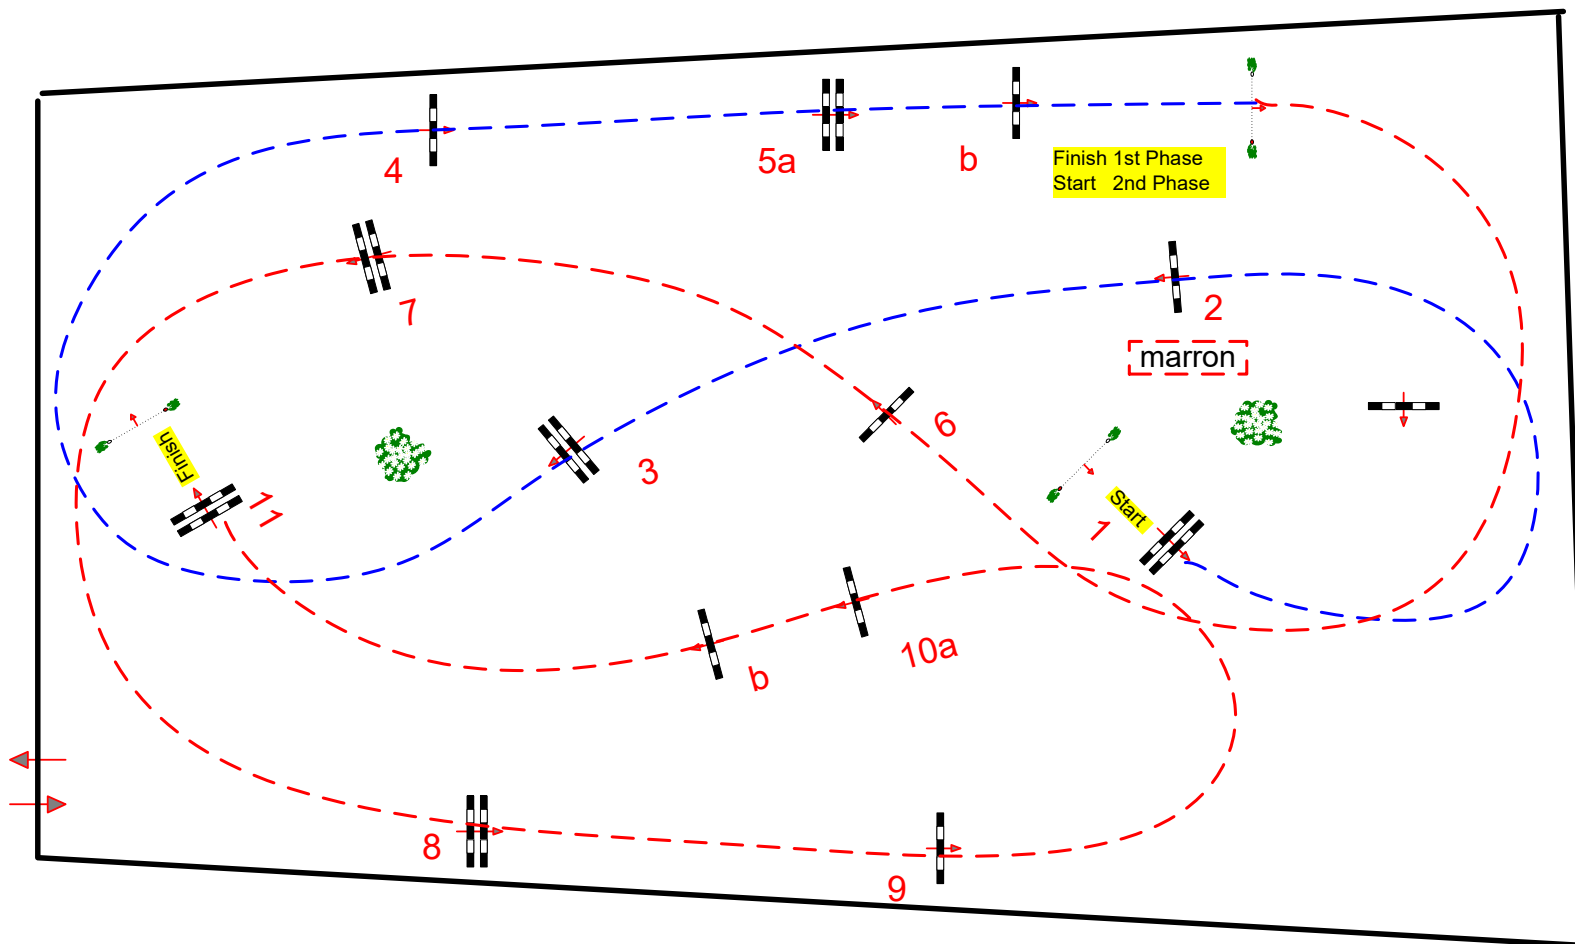

# FONTAINEBLEAU BIP 2025

BONNEAU INTERNATIONAL PONEY

8 au 11 MAI

Class No.: 17 16

Grand Prix

vendredi 9 mai 2025

Start: 9:15

Table: temps différé  
National RG: TEMPS  
FEI RG / Art.  
Height: 1,00 1,10 m

Speed: 300 m/min  
Length: 0 m  
Time allowed: 0 sec  
Time limit: 0 sec

Obstacles: 11  
Efforts: 13  
Penalty sec:  
Closed combination:

1st Jump-off:  
Length: 190 m  
Time allowed: 38 sec  
Time limit: 76 sec

2nd Jump-off:  
Length: 250 m  
Time allowed: 50 sec  
Time limit: 100 sec

JURY

Rémi Dupeux

07 83 32 51 03