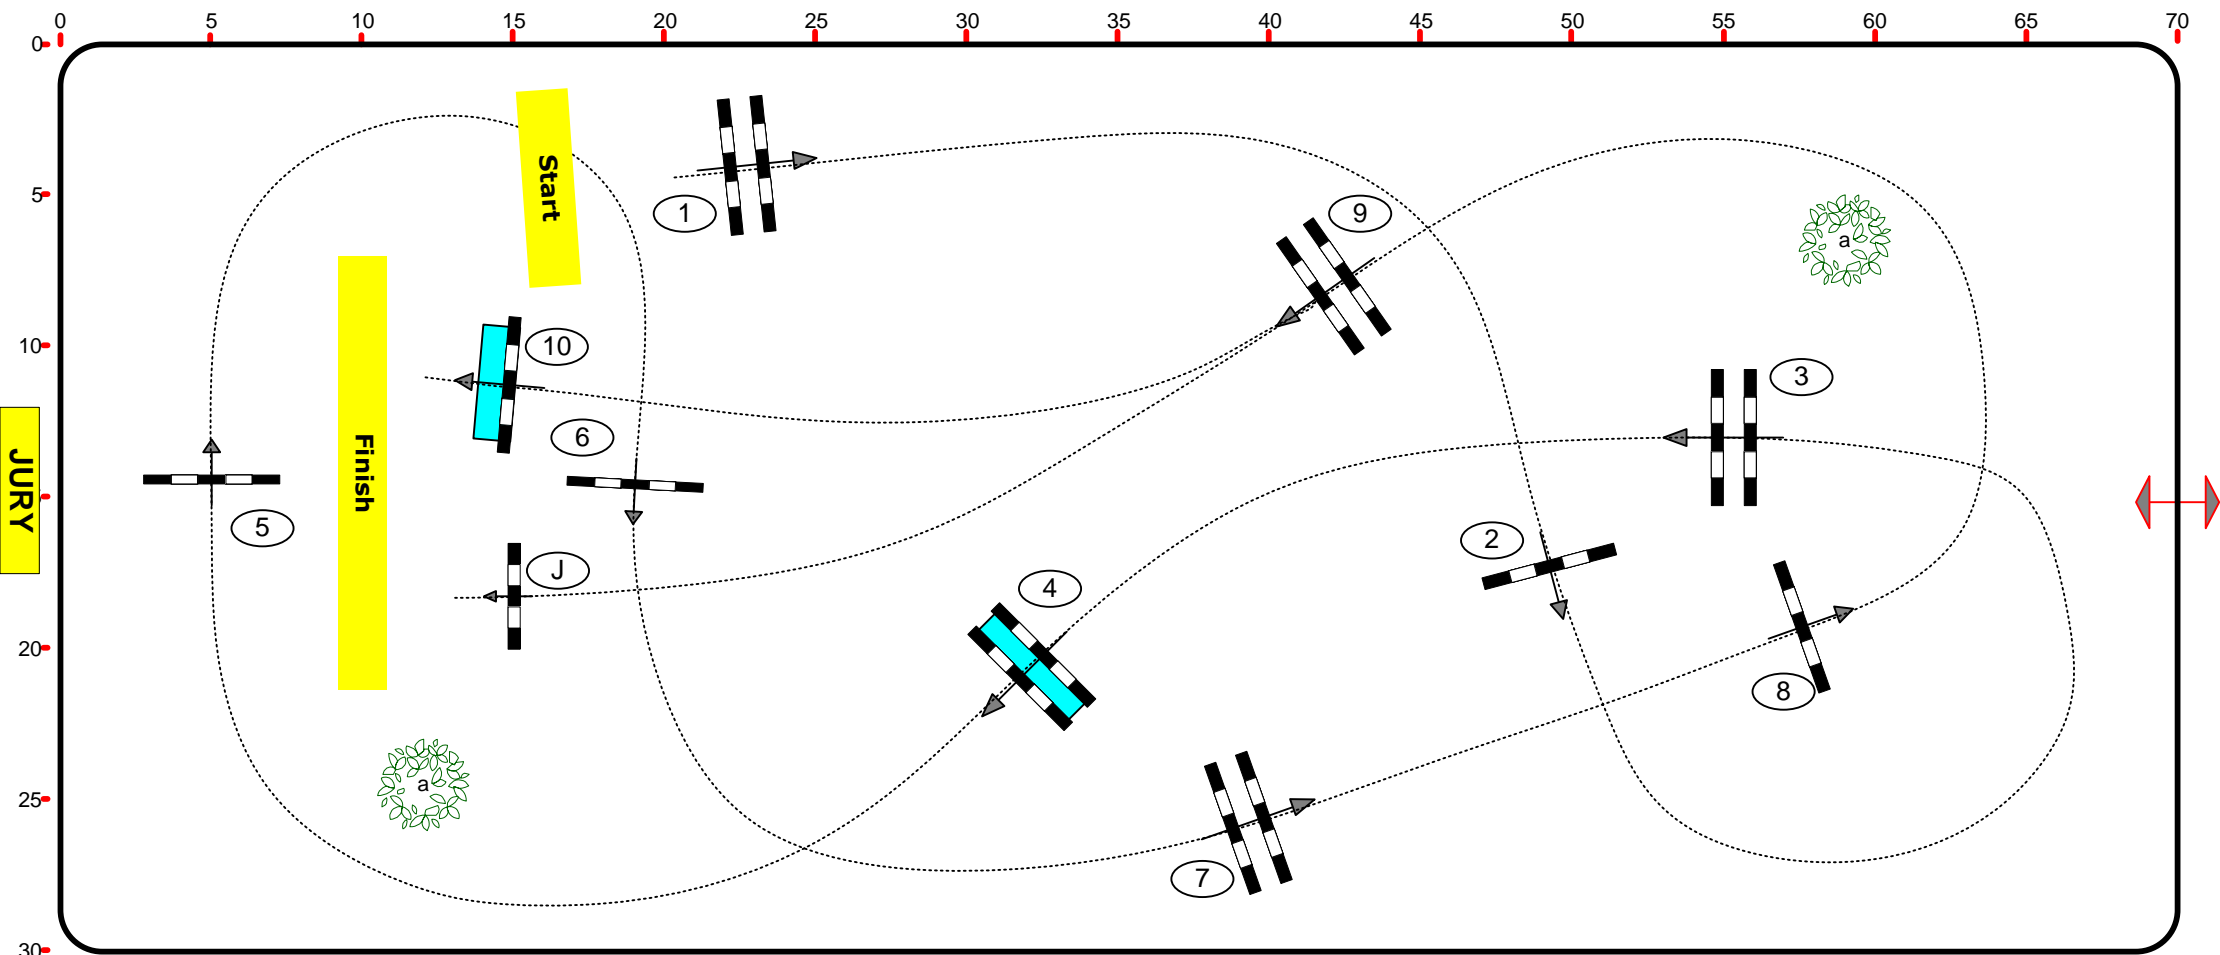

Jump-Off : 0 m

Length: 315 m

Efforts: 10

Length: 0 m

0 m

FEI RG / Art. 269a

Time allowed: 52 sec

Time allowed: 0 sec

0 sec

Height: 1,50 m

Time limit: 104 sec

Time limit: 0 sec

0 sec

70 x 30 m