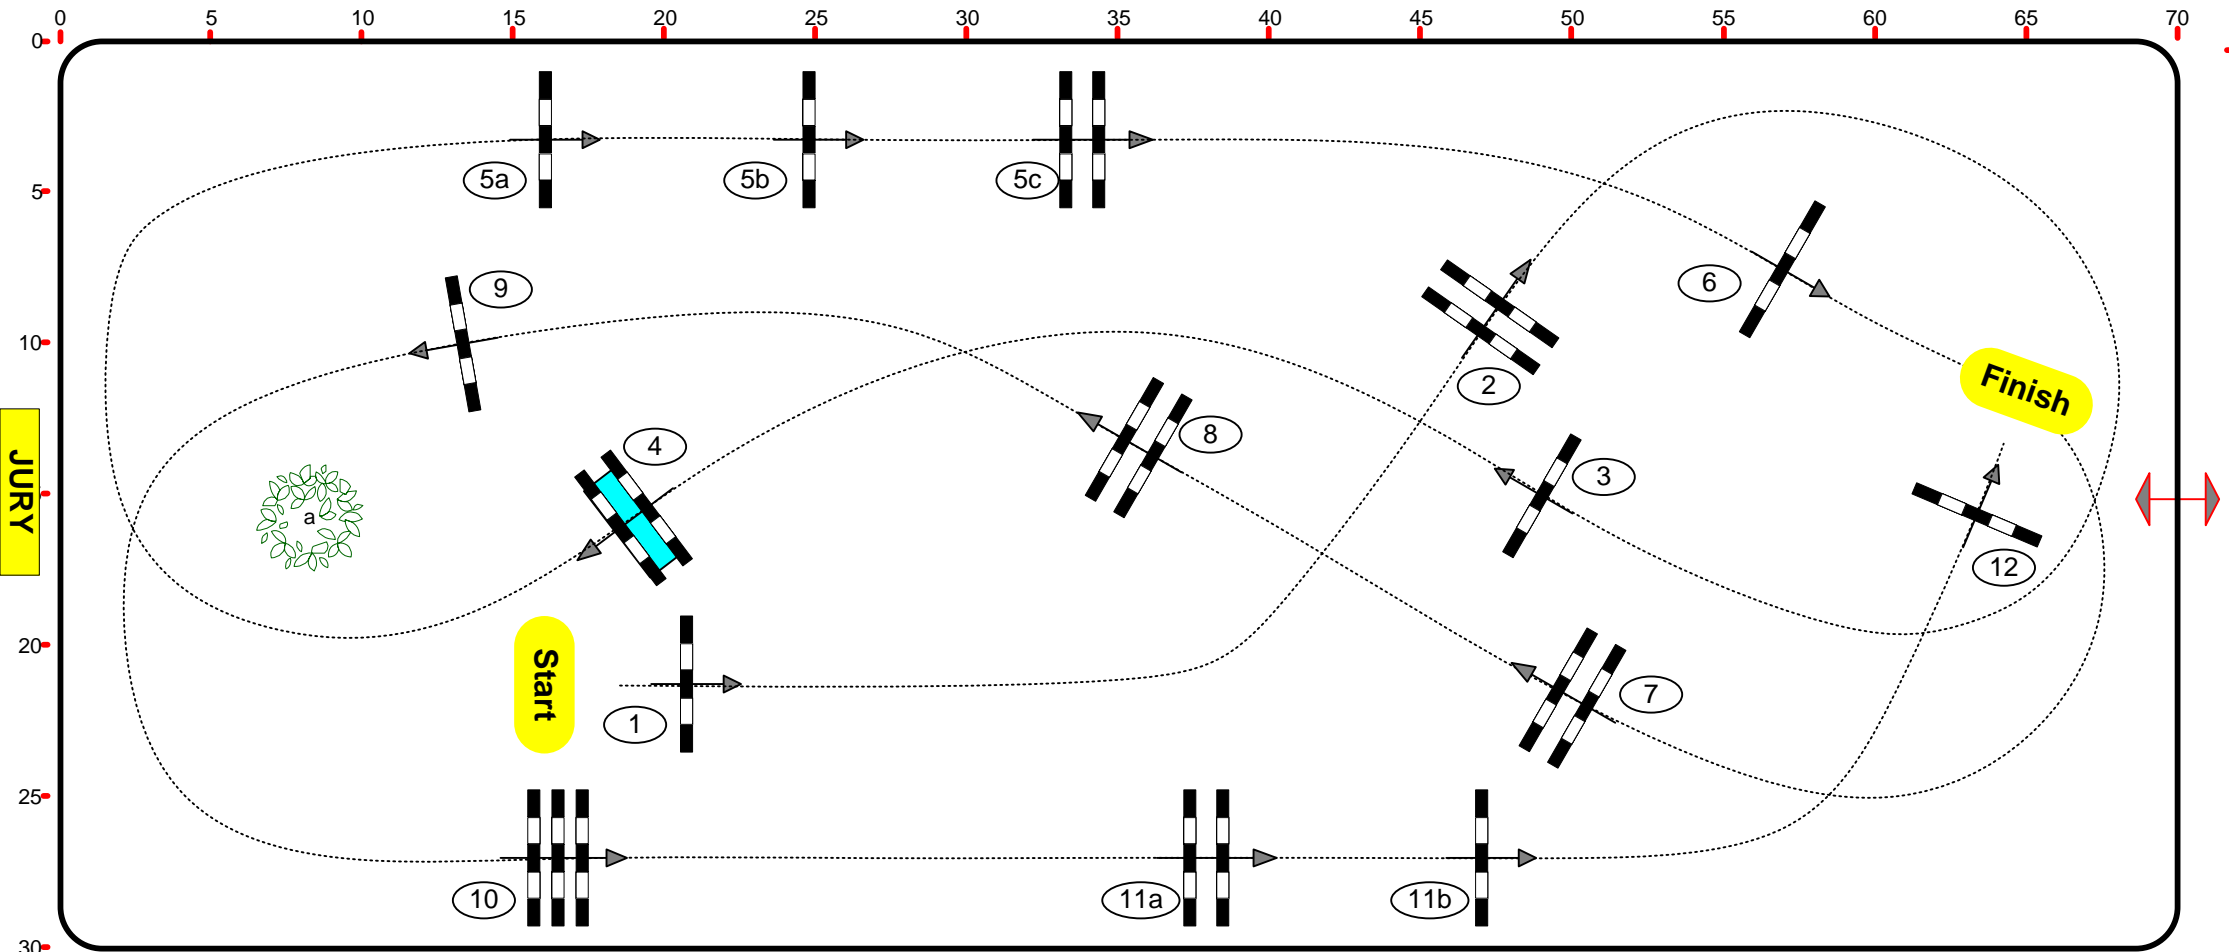

Jump-Off : 0 m

Length: 355 m

Efforts: 15

Length: 0 m

0 m

FEI RG / Art. 238.2.1a

Time allowed: 61 sec

Time allowed: 0 sec

0 sec

Height: 1,50 m

Time limit: 122 sec

Time limit: 0 sec

0 sec

70 x 30 m