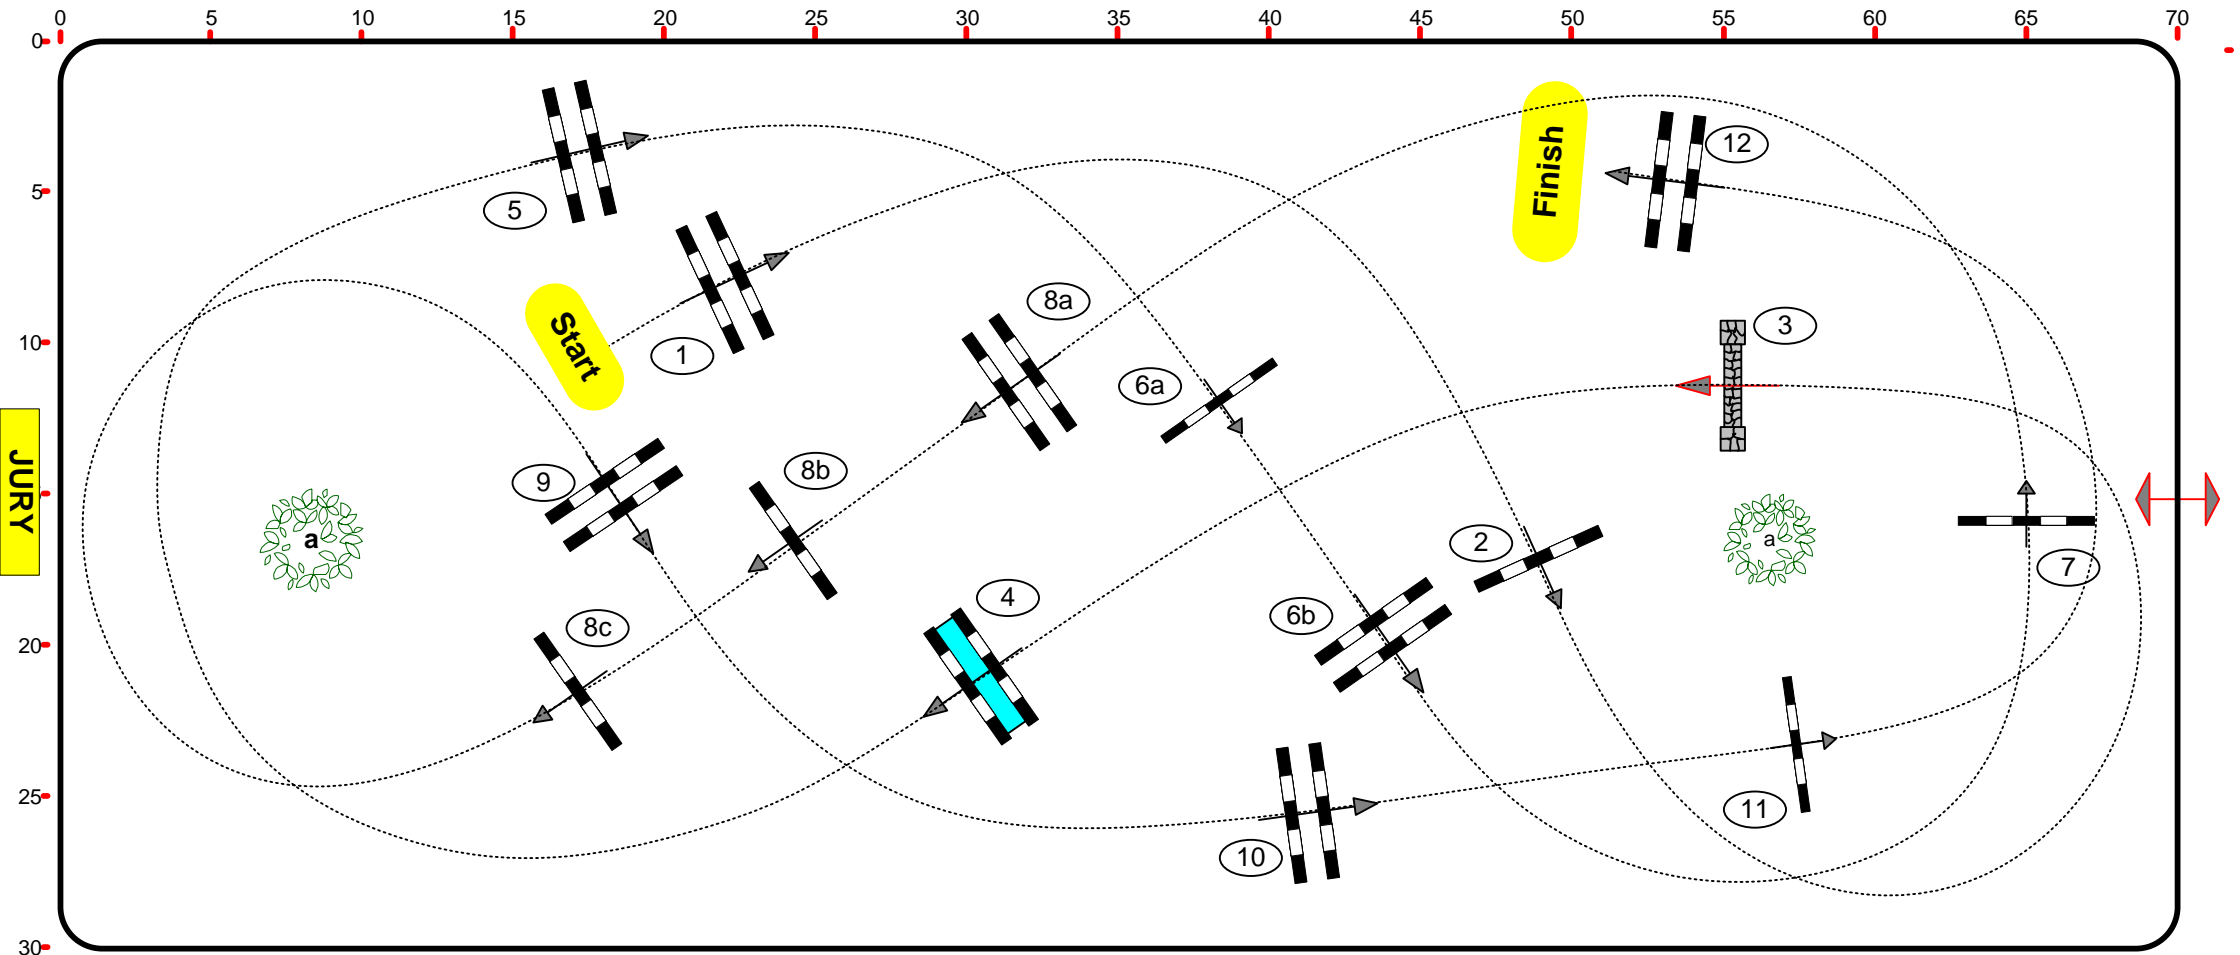

Speed: 350 m/min

Obstacles: 12

Jump-Off :

Length: 400 m

Efforts: 15

Length: 0 m

FEI RG / Art. 238.2.1

Time allowed: 69 sec

Time allowed: 0 sec

Height: 1,50 m

Time limit: 138 sec

Time limit: 0 sec

70 x 30 m