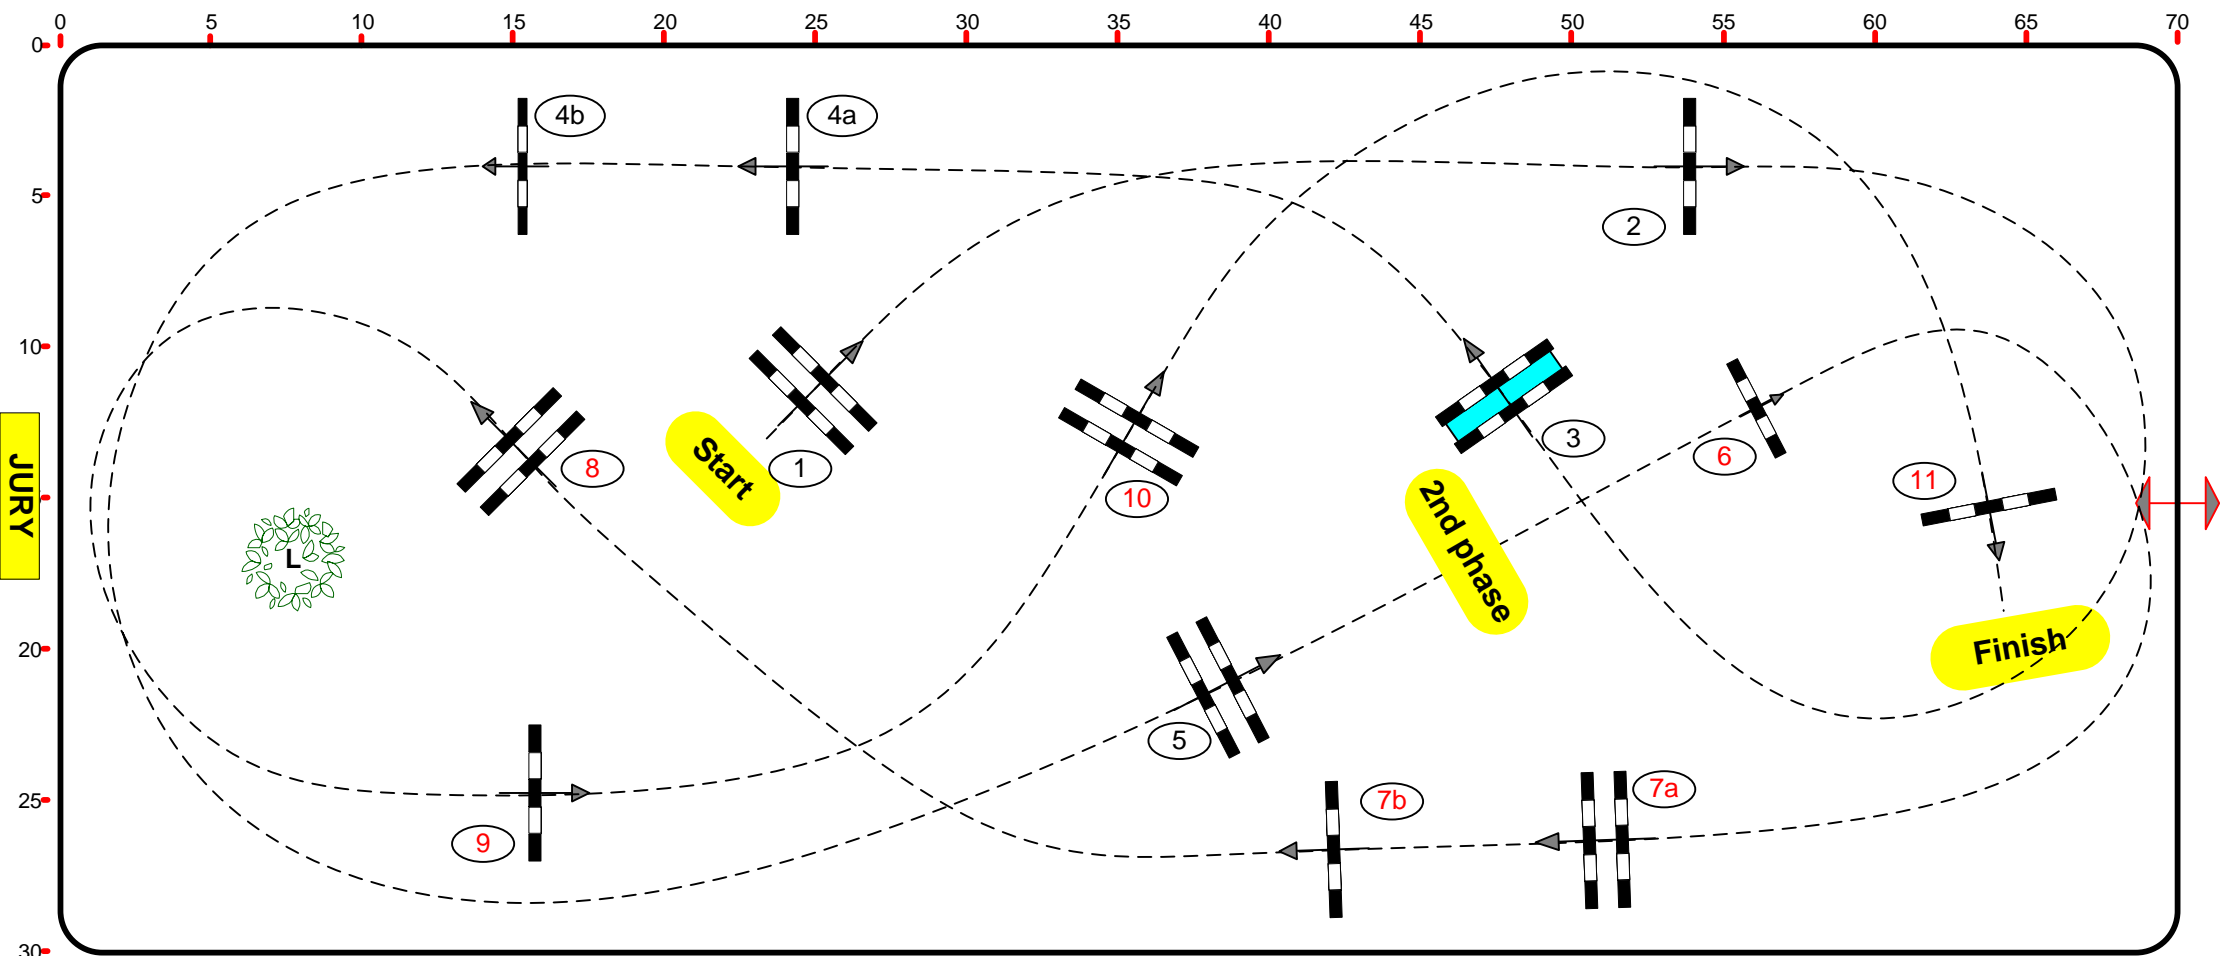

FEI RG / Art. 274.2.5

Time allowed: 35 sec

Time allowed: 33 sec

Height: 1,45 m

Time limit: 70 sec

Time limit: 66 sec

70 x 30 m