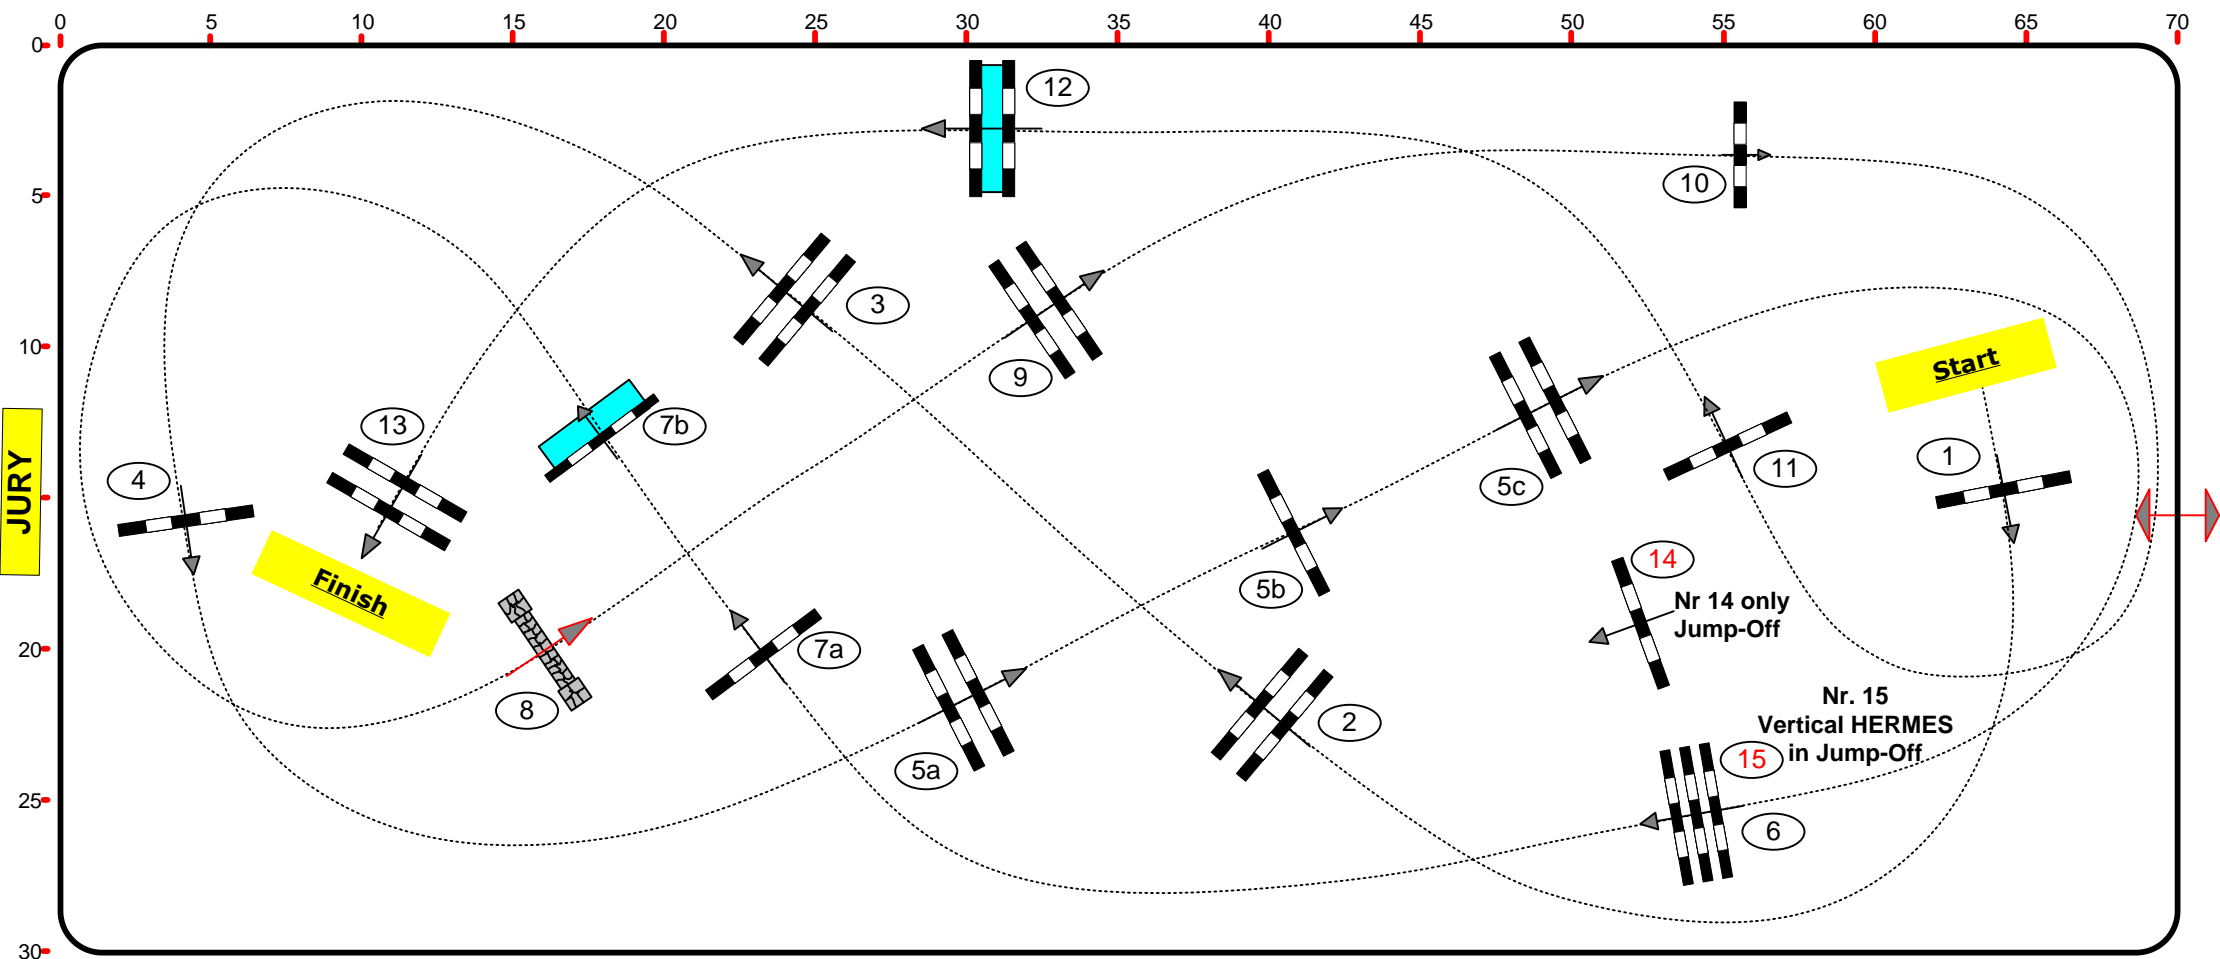

Speed: 360 m/min

Obstacles: 13

Jump-Off : 14-3-8-9-11-12-5b-5c-15

Length: 400 m

Efforts: 16

Length: 270 m

FEI RG / Art. 238.2.2a GP

Time allowed: 67 sec

Time allowed: 45 sec

Height: 1,60 m

Time limit: 134 sec

Time limit: 90 sec

70 x 30 m