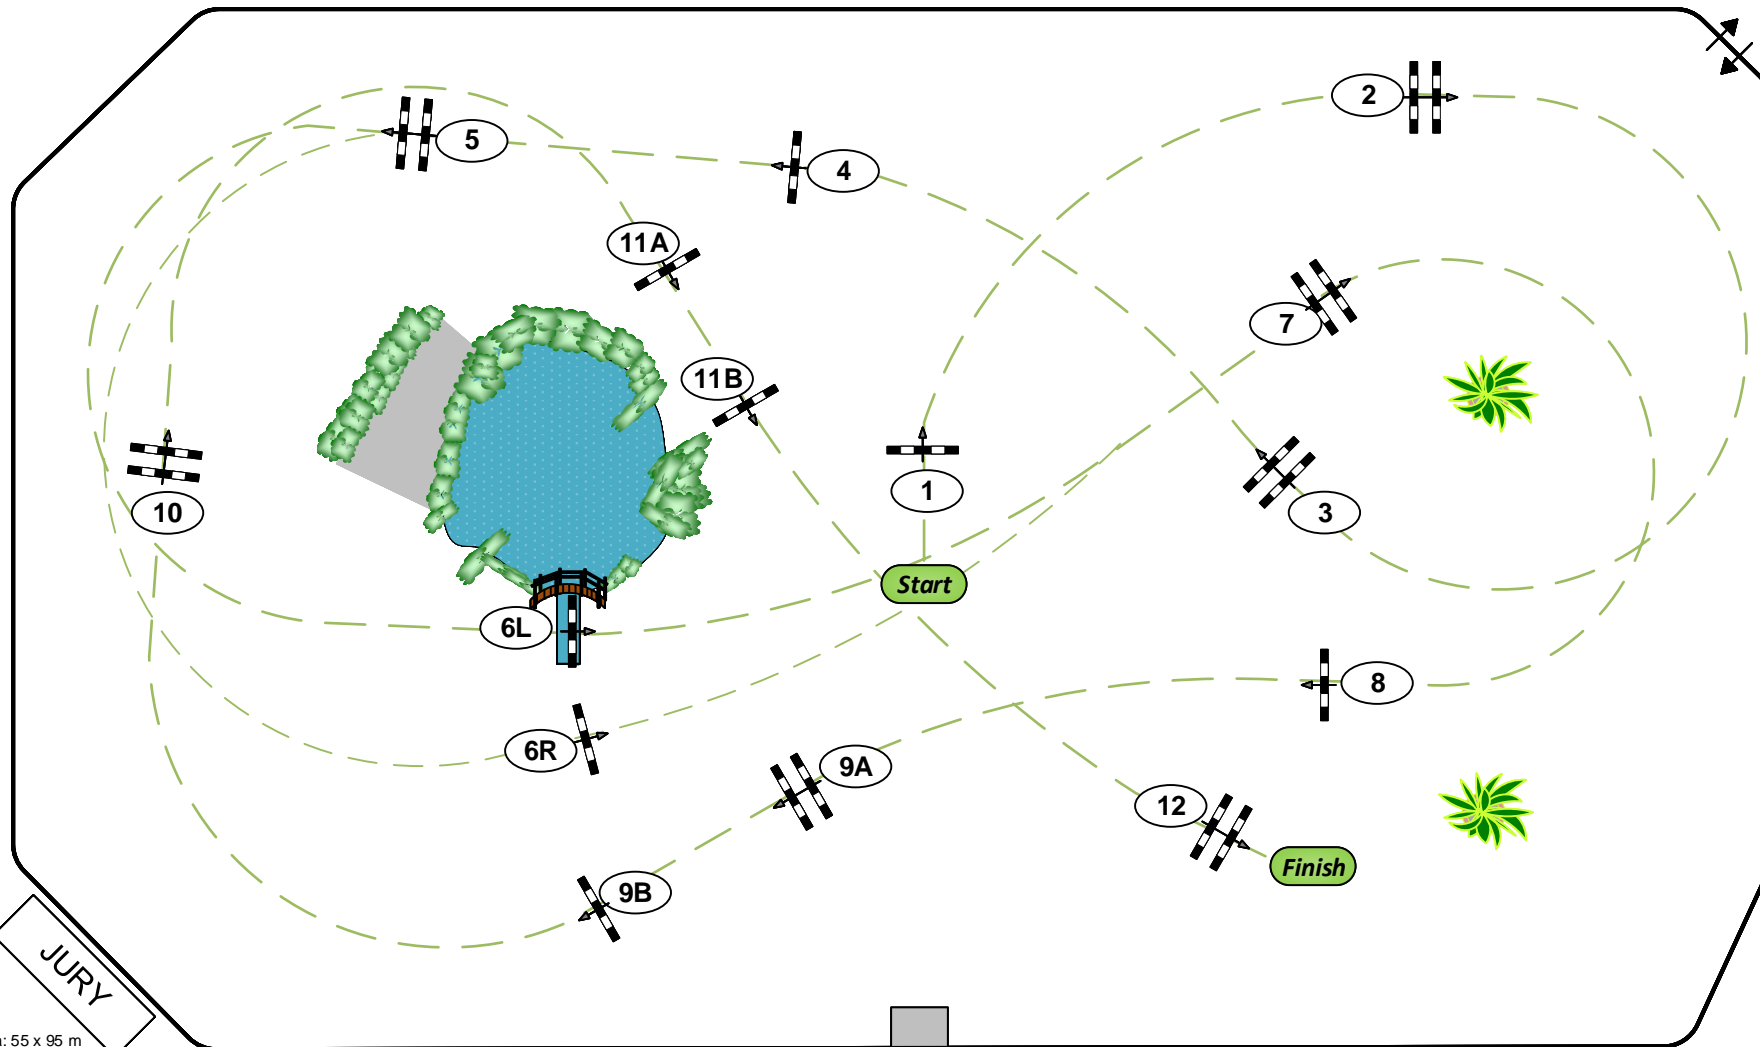

CHI***** GENEVE 2024

LAND ROVER DISCOVERY

Class No. 05

COUPE DISCOVERY

CSI U25

Competition against the clock

vendredi, 13 décembre 2024

Start: 12:00

Table: A
National RG:
FEI RG / Art. 238.2.1
Height: 1,45 m

Speed: 350 m/min
Length: 470 m
Time allowed: 81 sec
Time limit: 162 sec

Obstacles: 12
Efforts: 14

Course Designer: Gérard Lachat (SUI)
Gregory Bodo (FRA)

Assistants: Reto Ruffin (SUI)
Julien Pradervand (SUI)
Marco Cortinovis (ITA)
David Kohnké (SUI)

Arena: 55 x 95 m