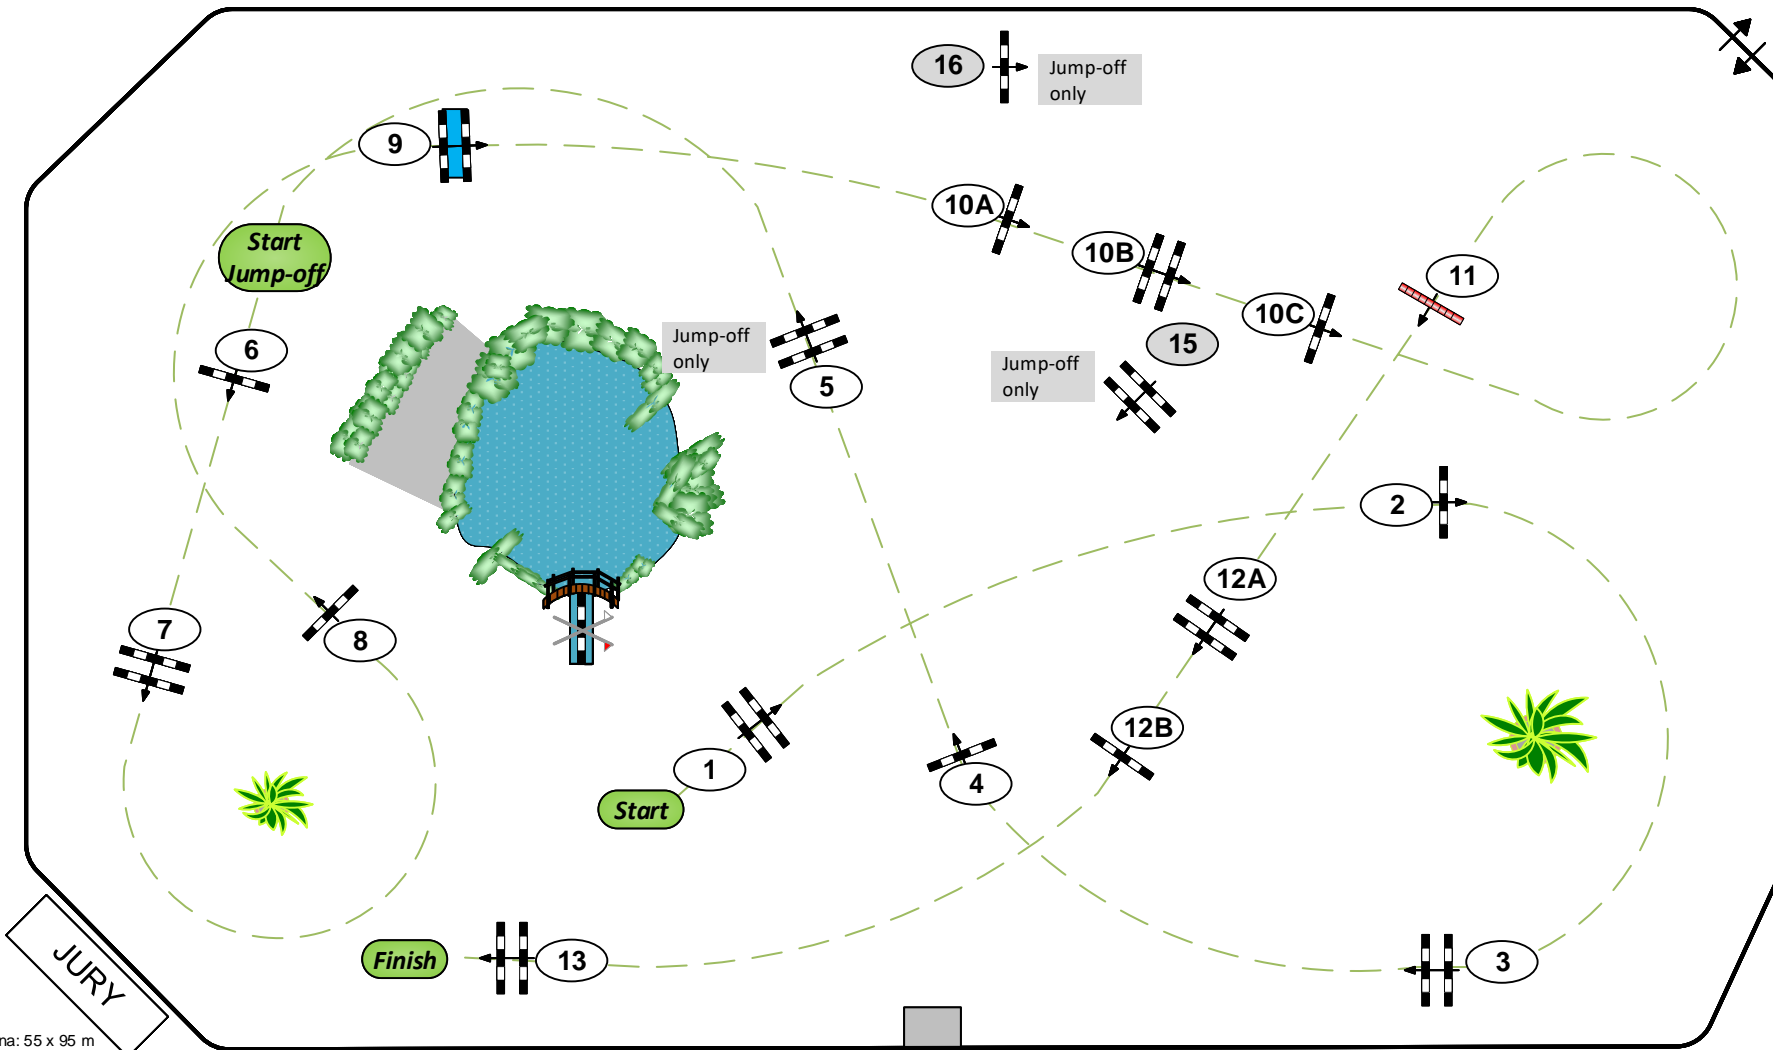

Class No. 04 TROPHÉE DE GENÈVE

Competition with one jump-off

jeudi, 12 décembre 2024

Start: 20:10

Table: A
National RG:
FEI RG / Art. 238.2.2
Height: 1,60 m

Speed: 375 m/min
Length: 435 m
Time allowed: 70 sec
Time limit: 140 sec

Obstacles: 13
Efforts: 16

1st Jump-off: **6-1-2-15-16-12AB-13**
Length: 280 m
Time allowed: 45 sec
Time limit: 90 sec

Course Designer: Gérard Lachat (SUI)
Gregory Bodo (FRA)

Assistants: Reto Ruffin (SUI)
Julien Pradervand (SUI)
Marco Cortinovis (ITA)
David Kohnké (SUI)

Arena: 55 x 95 m