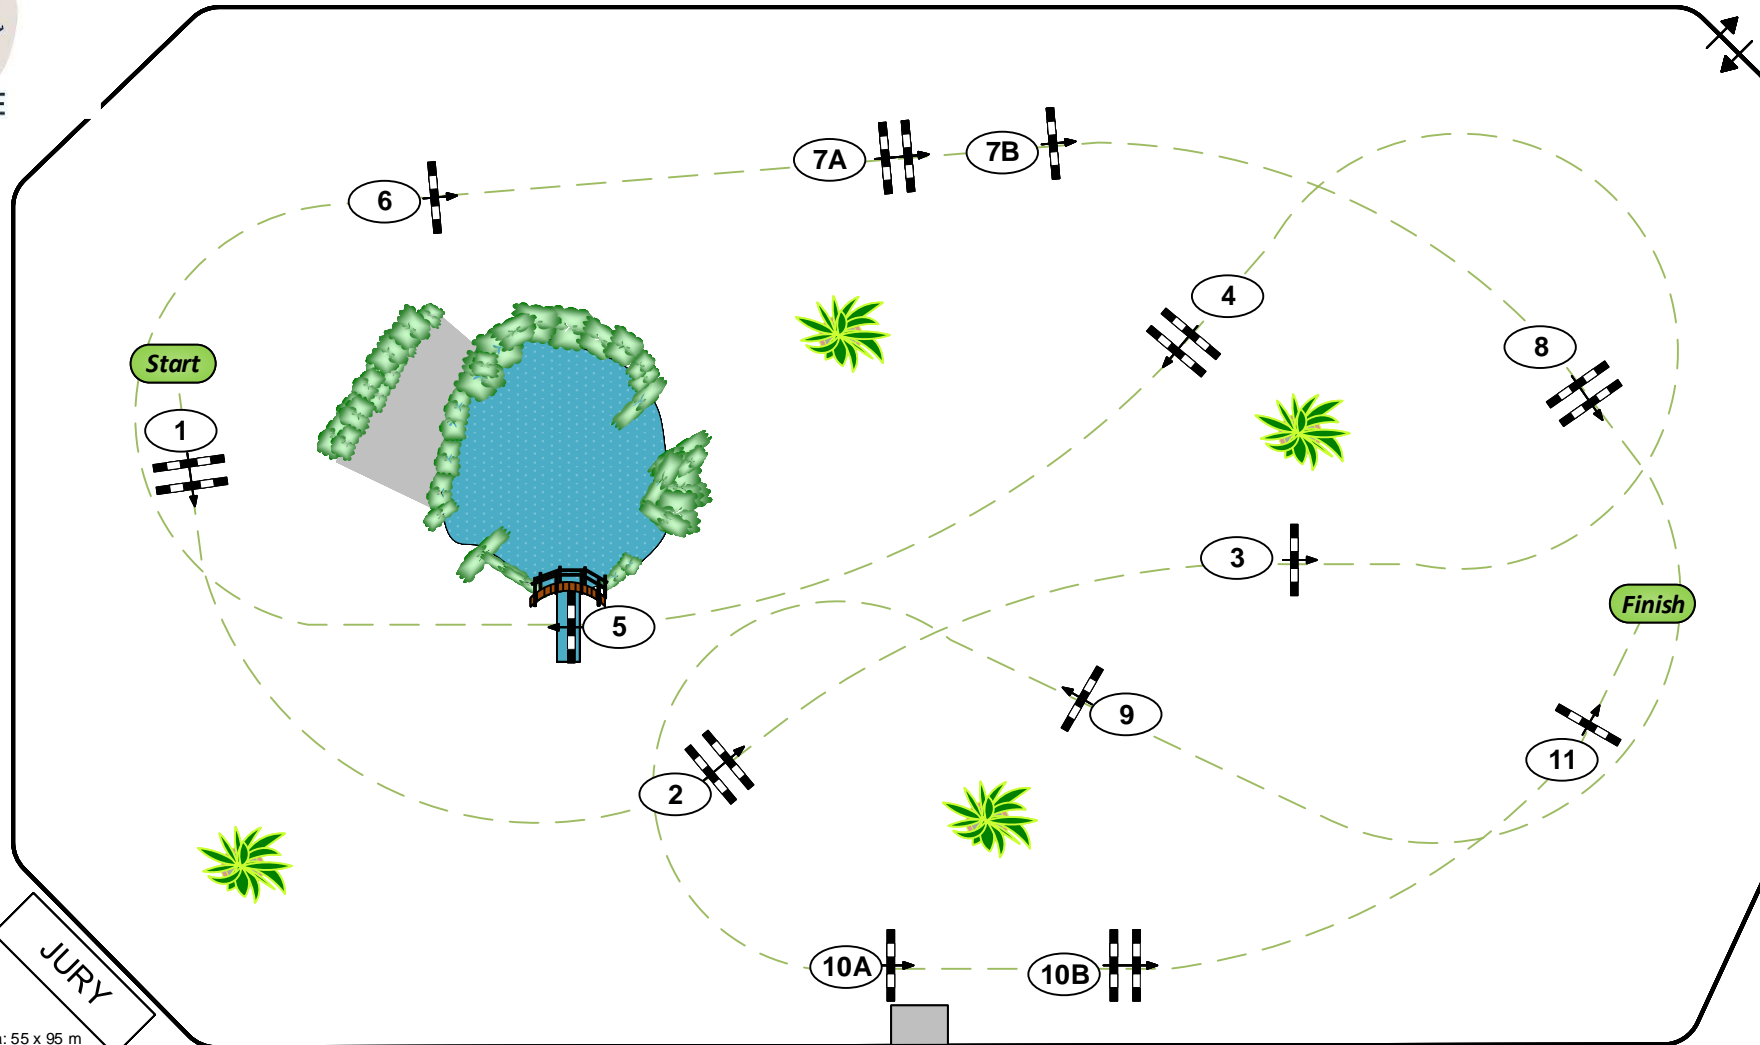

Class No. 01

Prix Radio Lac

Competition against the clock

jeudi, 12 décembre 2024

Start: 10:15

Table: A
National RG:
FEI RG / Art. 238.2.1
Height: 1,40 m

Speed: 350 m/min
Length: 445 m
Time allowed: 77 sec
Time limit: 154 sec

Obstacles: 11
Efforts: 13

Course Designer: Gérard Lachat (SUI)
Gregory Bodo (FRA)

Assistants: Reto Ruffin (SUI)
Julien Pradervand (SUI)
Marco Cortinovis (ITA)
David Kohnké (SUI)

Arena: 55 x 95 m