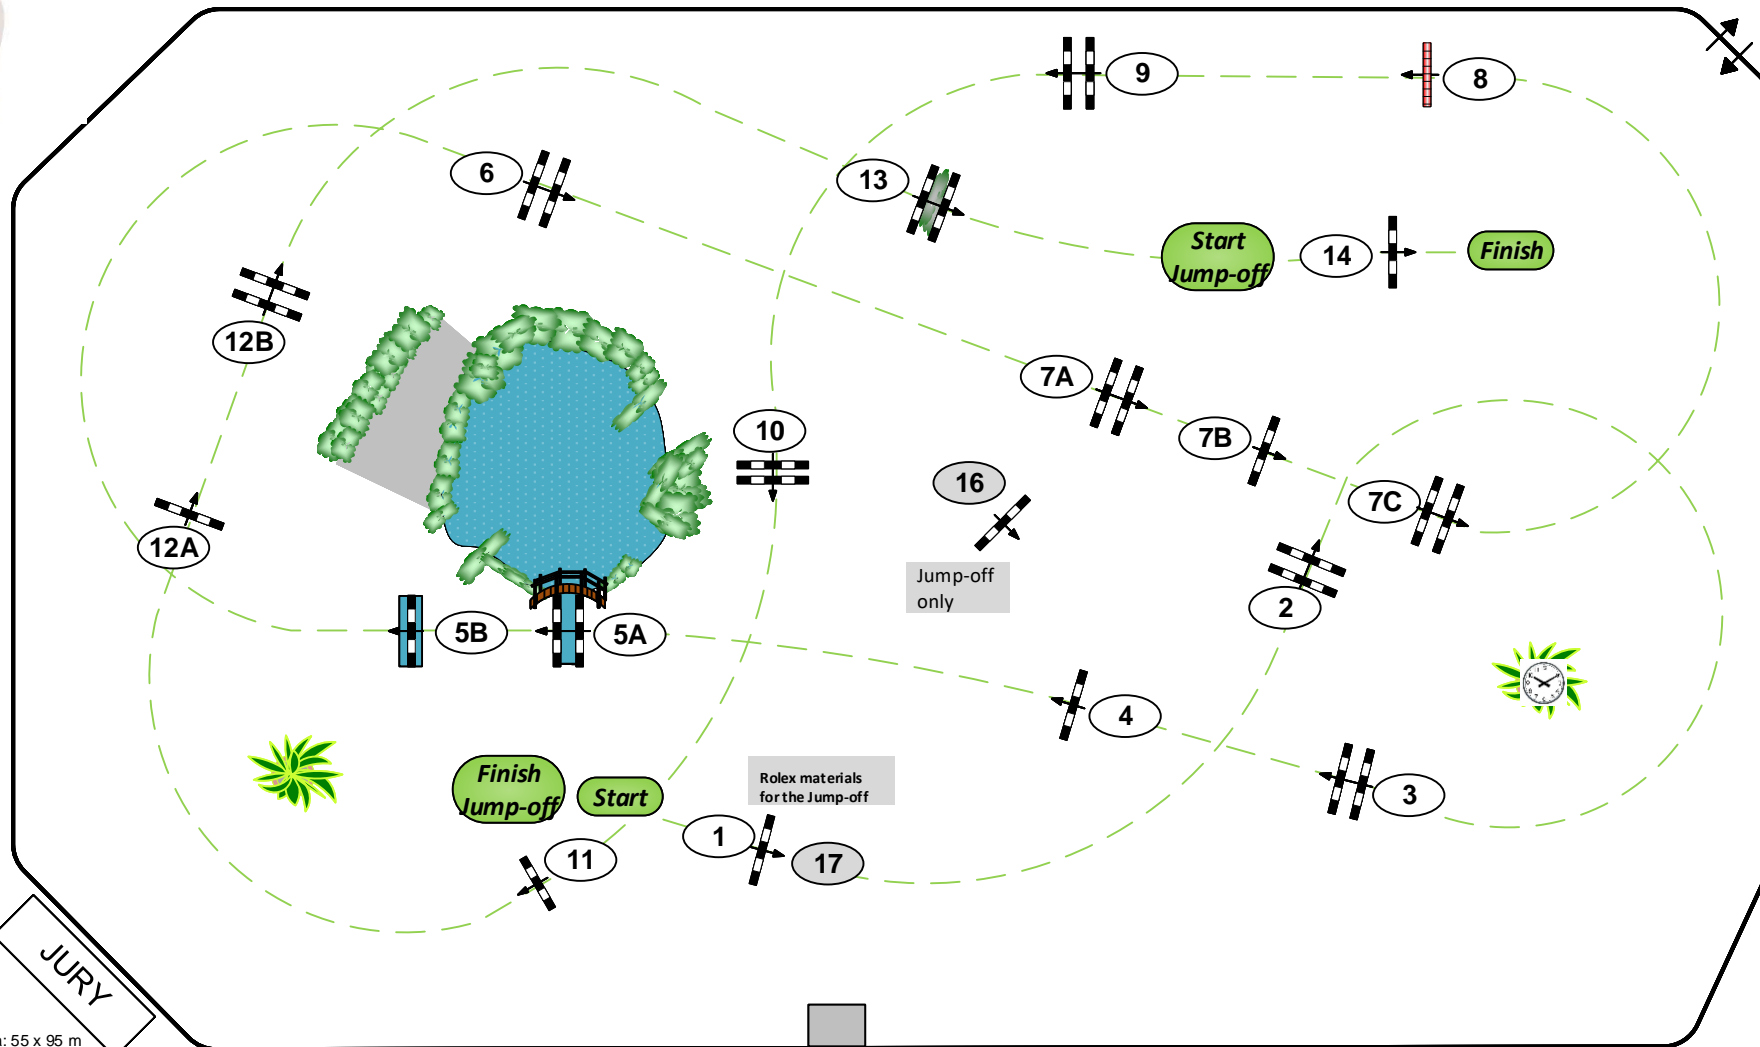

Class No. 15

GRAND PRIX ROLEX

Competition with one jump-off

dimanche, 15 décembre 2024

Start: 14:30

Table: A
National RG:
FEI RG / Art. 238.2.2
Height: 1,60 m

Speed: 375 m/min
Length: 0 m
Time allowed: 0 sec
Time limit: 0 sec

Obstacles: 14
Efforts: 18

1st Jump-off: **14-3-5AB-6-16-8-7A-17**
Length: 0 m
Time allowed: 0 sec
Time limit: 0 sec

Course Designer: Gérard Lachat (SUI)
Gregory Bodo (FRA)

Assistants: Reto Ruffin (SUI)
Julien Pradervand (SUI)
Marco Cortinovis (ITA)
David Kohnké (SUI)

Arena: 55 x 95 m