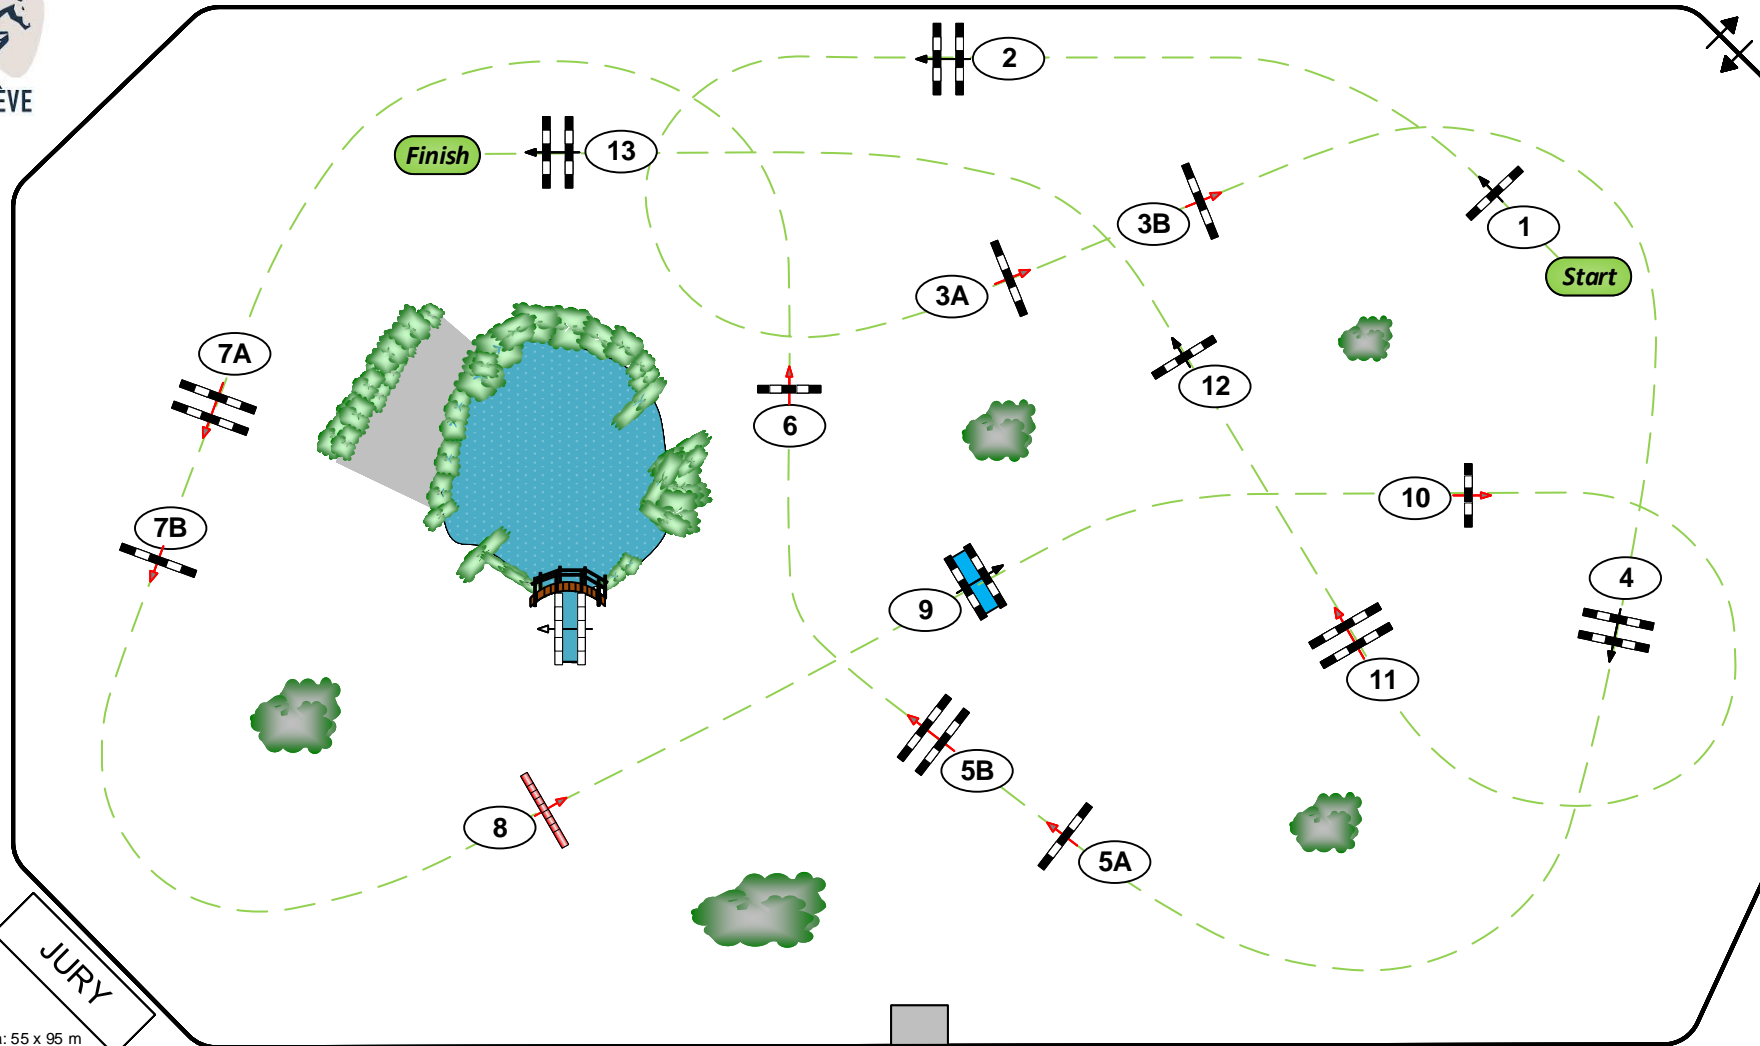

CHI***** GENEVE 2024

Class No. 13

UBS CHALLENGE

Competition against the clock

samedi, 14 décembre 2024

Start: 21:30

Table: A
National RG:
FEI RG / Art. 238.2.1
Height: 1,55 m

Speed: 375 m/min
Length: 460 m
Time allowed: 74 sec
Time limit: 148 sec

Obstacles: 13
Efforts: 16

Course Designer: Gérard Lachat (SUI)
Gregory Bodo (FRA)

Assistants: Reto Ruffin (SUI)
Julien Pradervand (SUI)
Marco Cortinovis (ITA)
David Kohnké (SUI)

Arena: 55 x 95 m