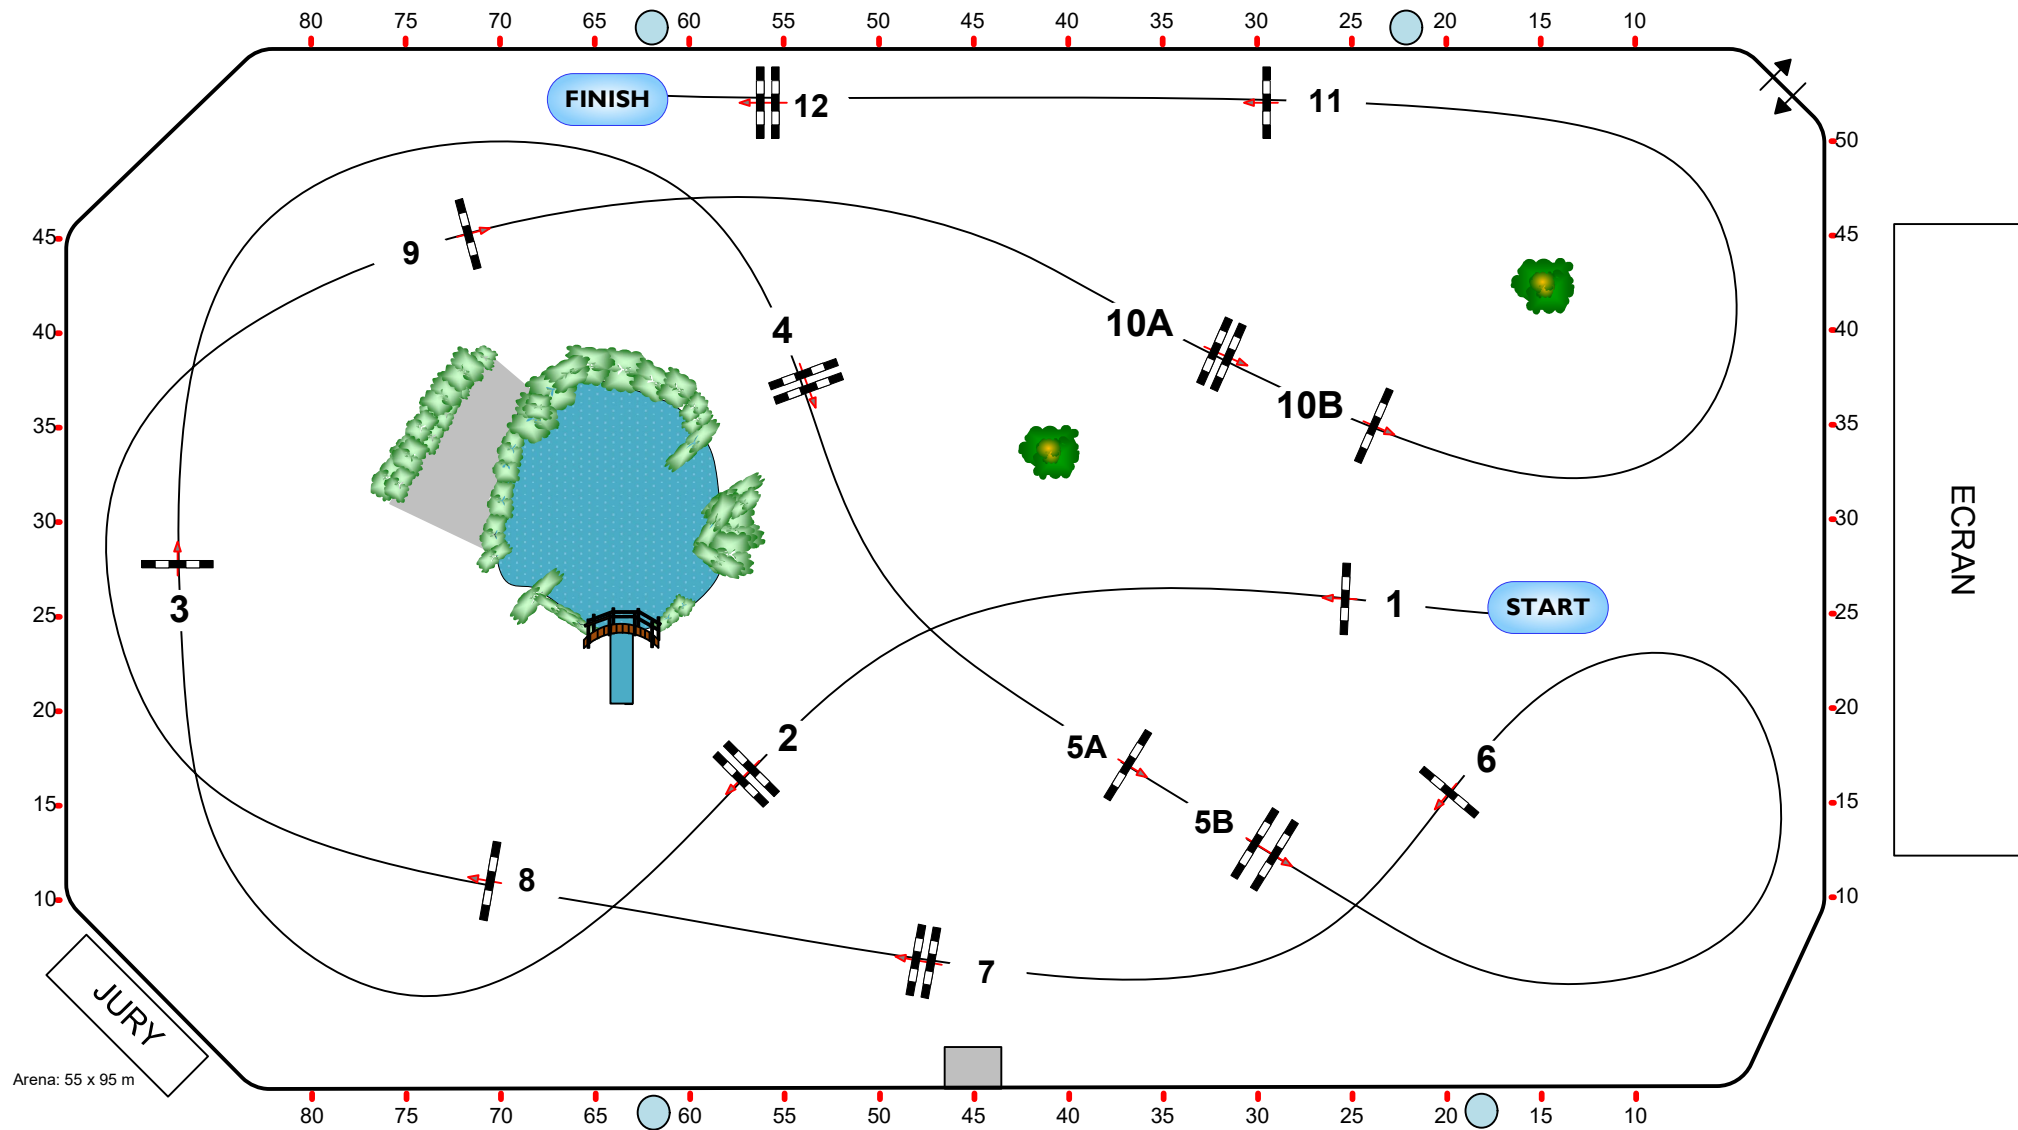

# CHI\*\*\*\*\* GENEVE 2024

Class No. 5

Prix FECH

Competition against the clock

dimanche, 15 décembre 2024

Start: 9:30

Table: A  
National RG:  
FEI RG / Art. 238.2.1  
Height: 1,30-1,35 m

Speed: 350 m/min  
Length: 440 m  
Time allowed: 76 sec  
Time limit: 152 sec

Obstacles: 12  
Efforts: 14  
Penalty sec:  
Closed combination:

Arena: 55 x 95 m