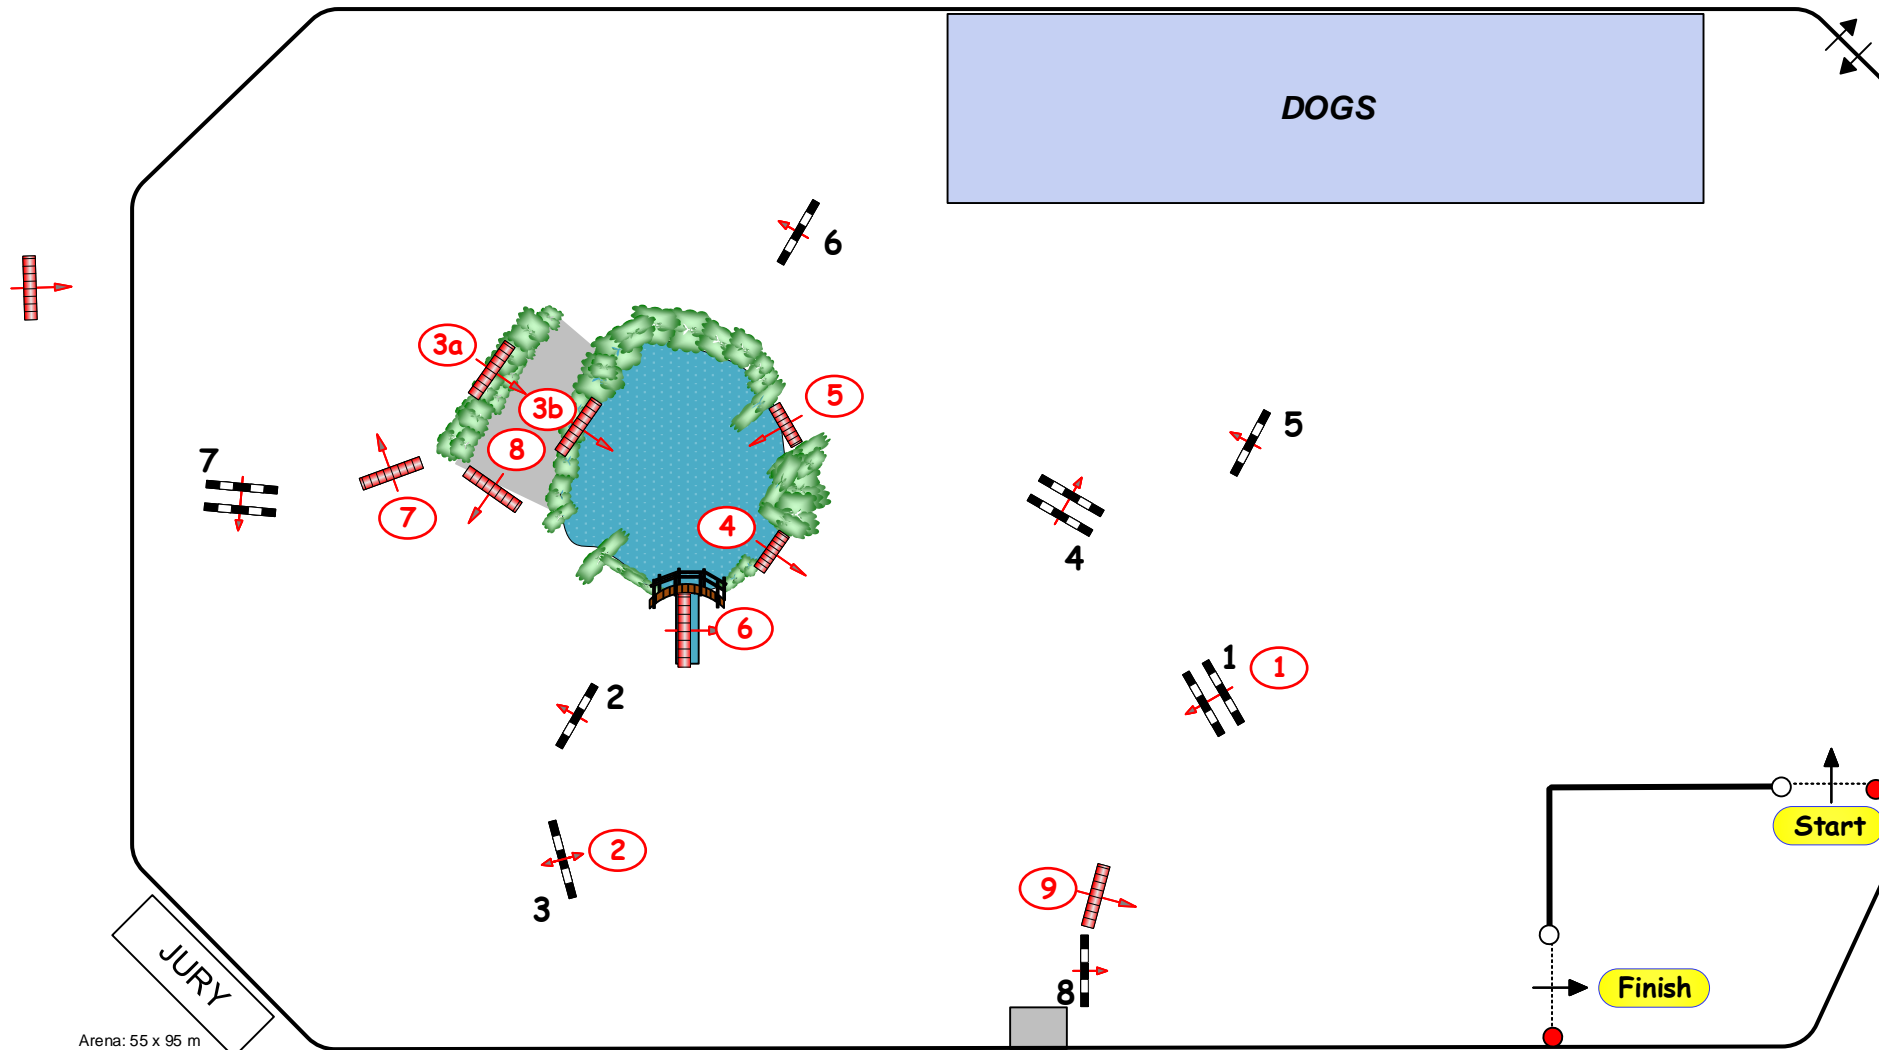

Class No. N4

Crédit Suisse coupe du Jockey Club

Relais

samedi, 14 décembre 2024

Start: 12:00

Table: C
National RG:
FEI RG / Art.
Height: 1,15 m

Speed: 350 m/min
Length: m
Time allowed: sec
Time limit: sec

Obstacles: 1 - 10
Efforts: 10
Penalty sec: 3
Closed combination:

Arena: 55 x 95 m