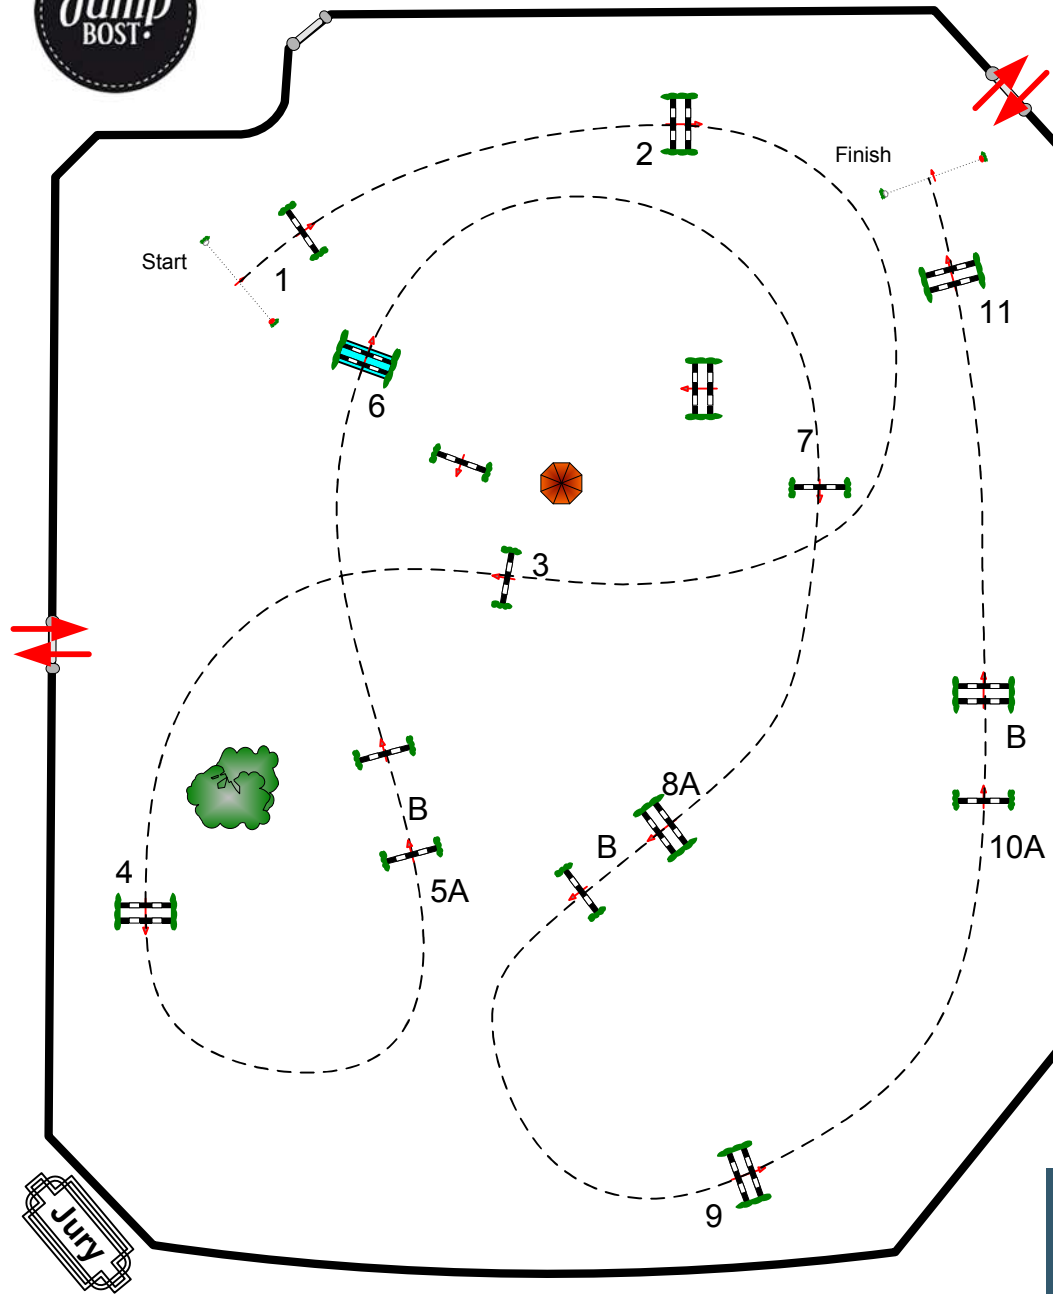

FONTAINEBLEAU

Jump Bost 2024

Competition No. : 25
CSI* 1,30m
Table A against the clock
Samedi 5 Octobre 2024
Start: 11:00

Table : A
FEI Article : 238.2.1a
Height : 1,30 m

Speed : 350 m/min

Length : 460 m
Time allowed : 79 sec
Time limit : 158 sec

Obstacles: 11
Efforts: 14
Combination(s):

1st phase:

Length : 0 m
Time allowed : 0 sec
Time limit : 0 sec

2nd Phase :

Length : 0 m
Time allowed : 0 sec
Time limit : 0 sec

Course Designer
Nicolas DELERUE
06.71.70.22.42