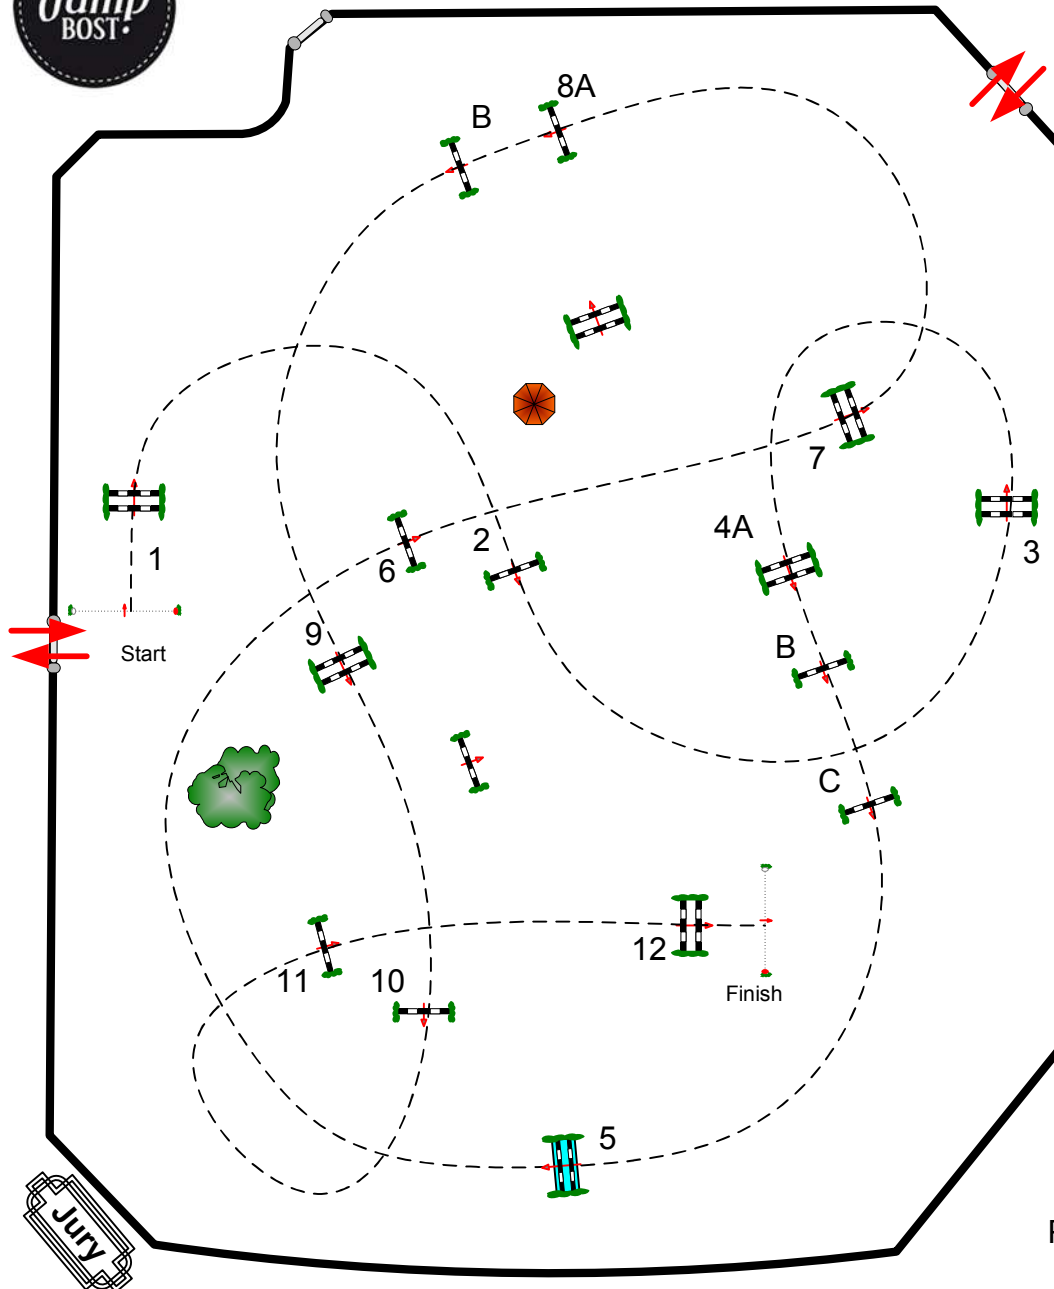

FONTAINEBLEAU

Jump Bost 2024

Competition No. : 24
CSI* 1,25m
Table A against the clock
Dimanche 6 Octobre 2024
Start: 13:00

Table : A
FEI Article : 238.2.1a
Height : 1,25 m

Speed : 350 m/min

Length : 500 m
Time allowed : 86 sec
Time limit : 172 sec

Obstacles: 12
Efforts: 14
Combination(s):

1st phase:

Length : 0 m
Time allowed : 0 sec
Time limit : 0 sec

2nd Phase :

Length : 0 m
Time allowed : 0 sec
Time limit : 0 sec

Prix Le Panier de
Caroline

Course Designer
Nicolas DELERUE
06.71.70.22.42