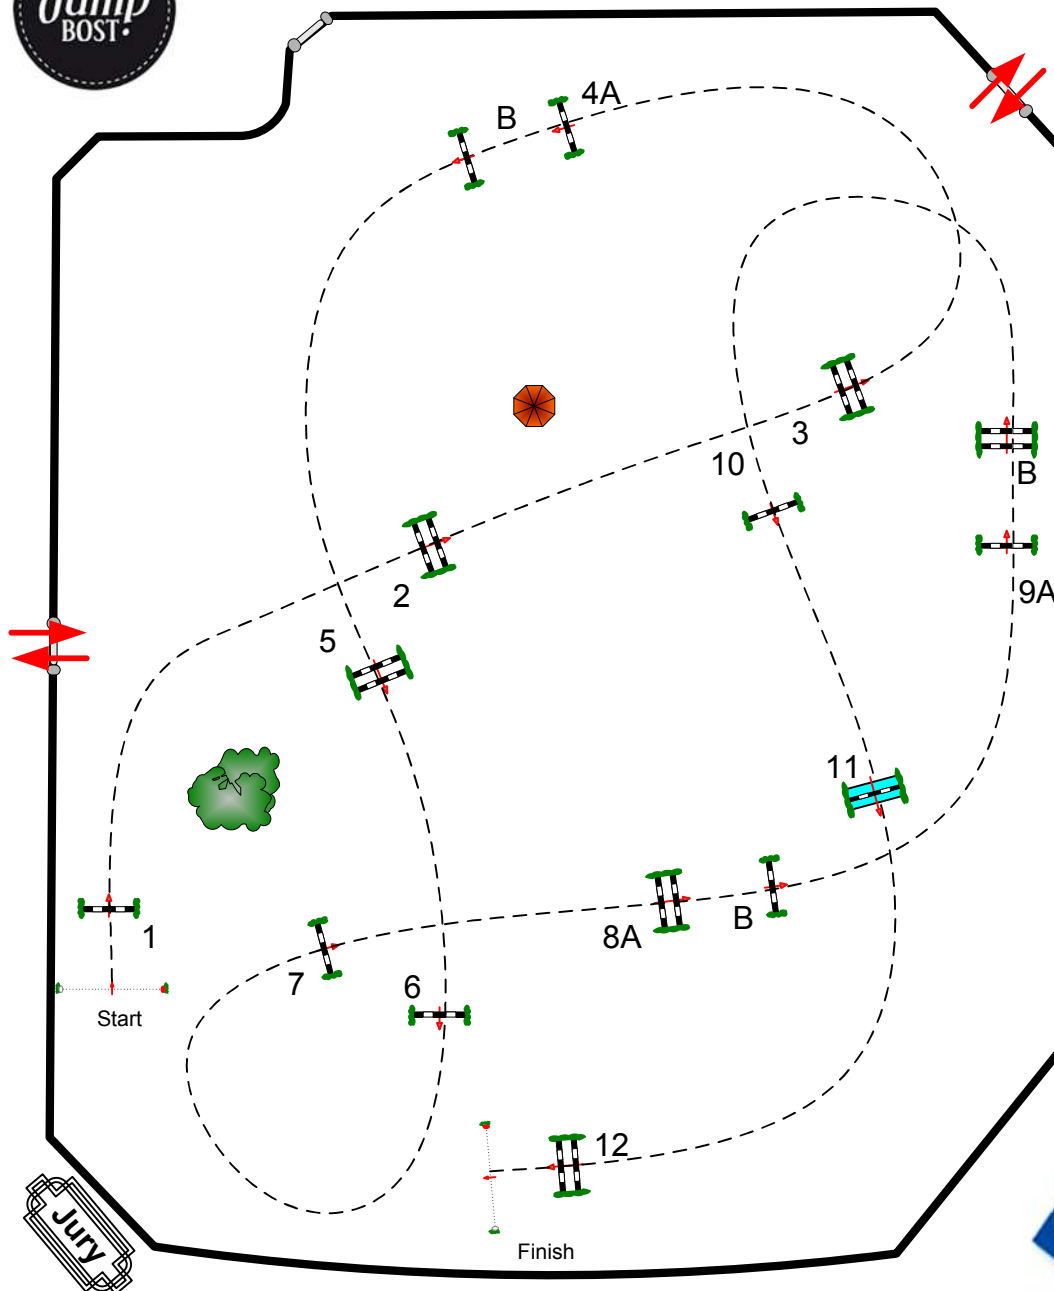

# FONTAINEBLEAU

Jump Bost 2024

Competition No.: 21  
CSI\*\* 1,40m  
Table A against the clock  
Dimanche 6 Octobre 2024  
Start: 9:45

Table : A  
FEI Article : 238.2.1a  
Height : 1,40 m

Speed : 350 m/min

Length : 460 m  
Time allowed : 79 sec  
Time limit : 158 sec

Obstacles: 12  
Efforts: 15  
Combination(s):

1st phase:

Length : 0 m  
Time allowed : 0 sec  
Time limit : 0 sec

2nd Phase :

Length : 0 m  
Time allowed : 0 sec  
Time limit : 0 sec