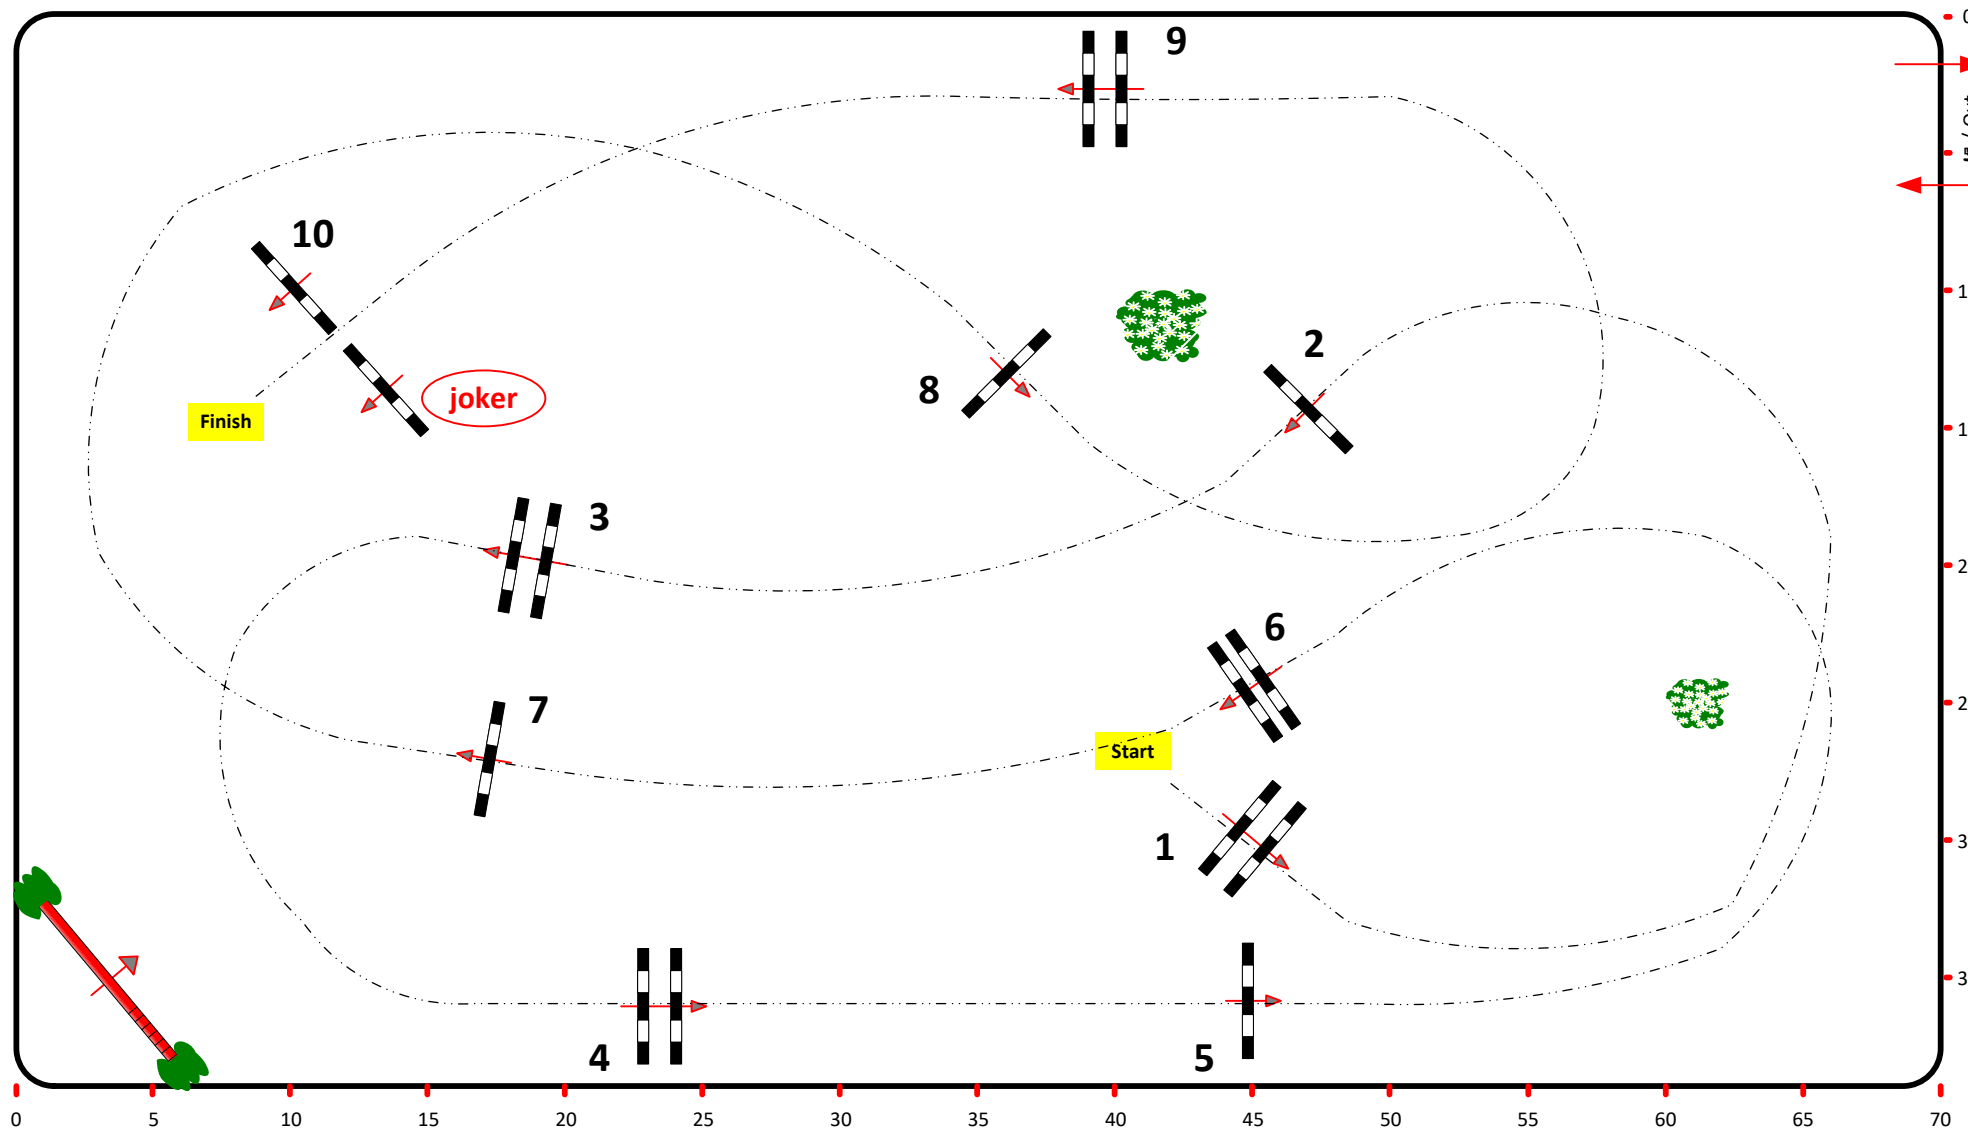

# EQUITA LYON 2024

Course Designer  
CARA GREGORY

Class No.: 3

Speed Tour

speciale avec joker

mercredi 30 octobre 2024

Start: 0:00

Table: A  
National RG:  
FEI RG / Art.  
Height: 1.10 m

Speed: 350 m/min  
Length: 400 m  
Time allowed: 69 sec  
Time limit: 138 sec

Obstacles: 10  
Efforts: 10  
Penalty sec:  
Closed combination:

1st Jump-off:  
Length: 0 m  
Time allowed: 0 sec  
Time limit: 0 sec

2nd Jump-off:  
Length: 0 m  
Time allowed: 0 sec  
Time limit: 0 sec

JURY