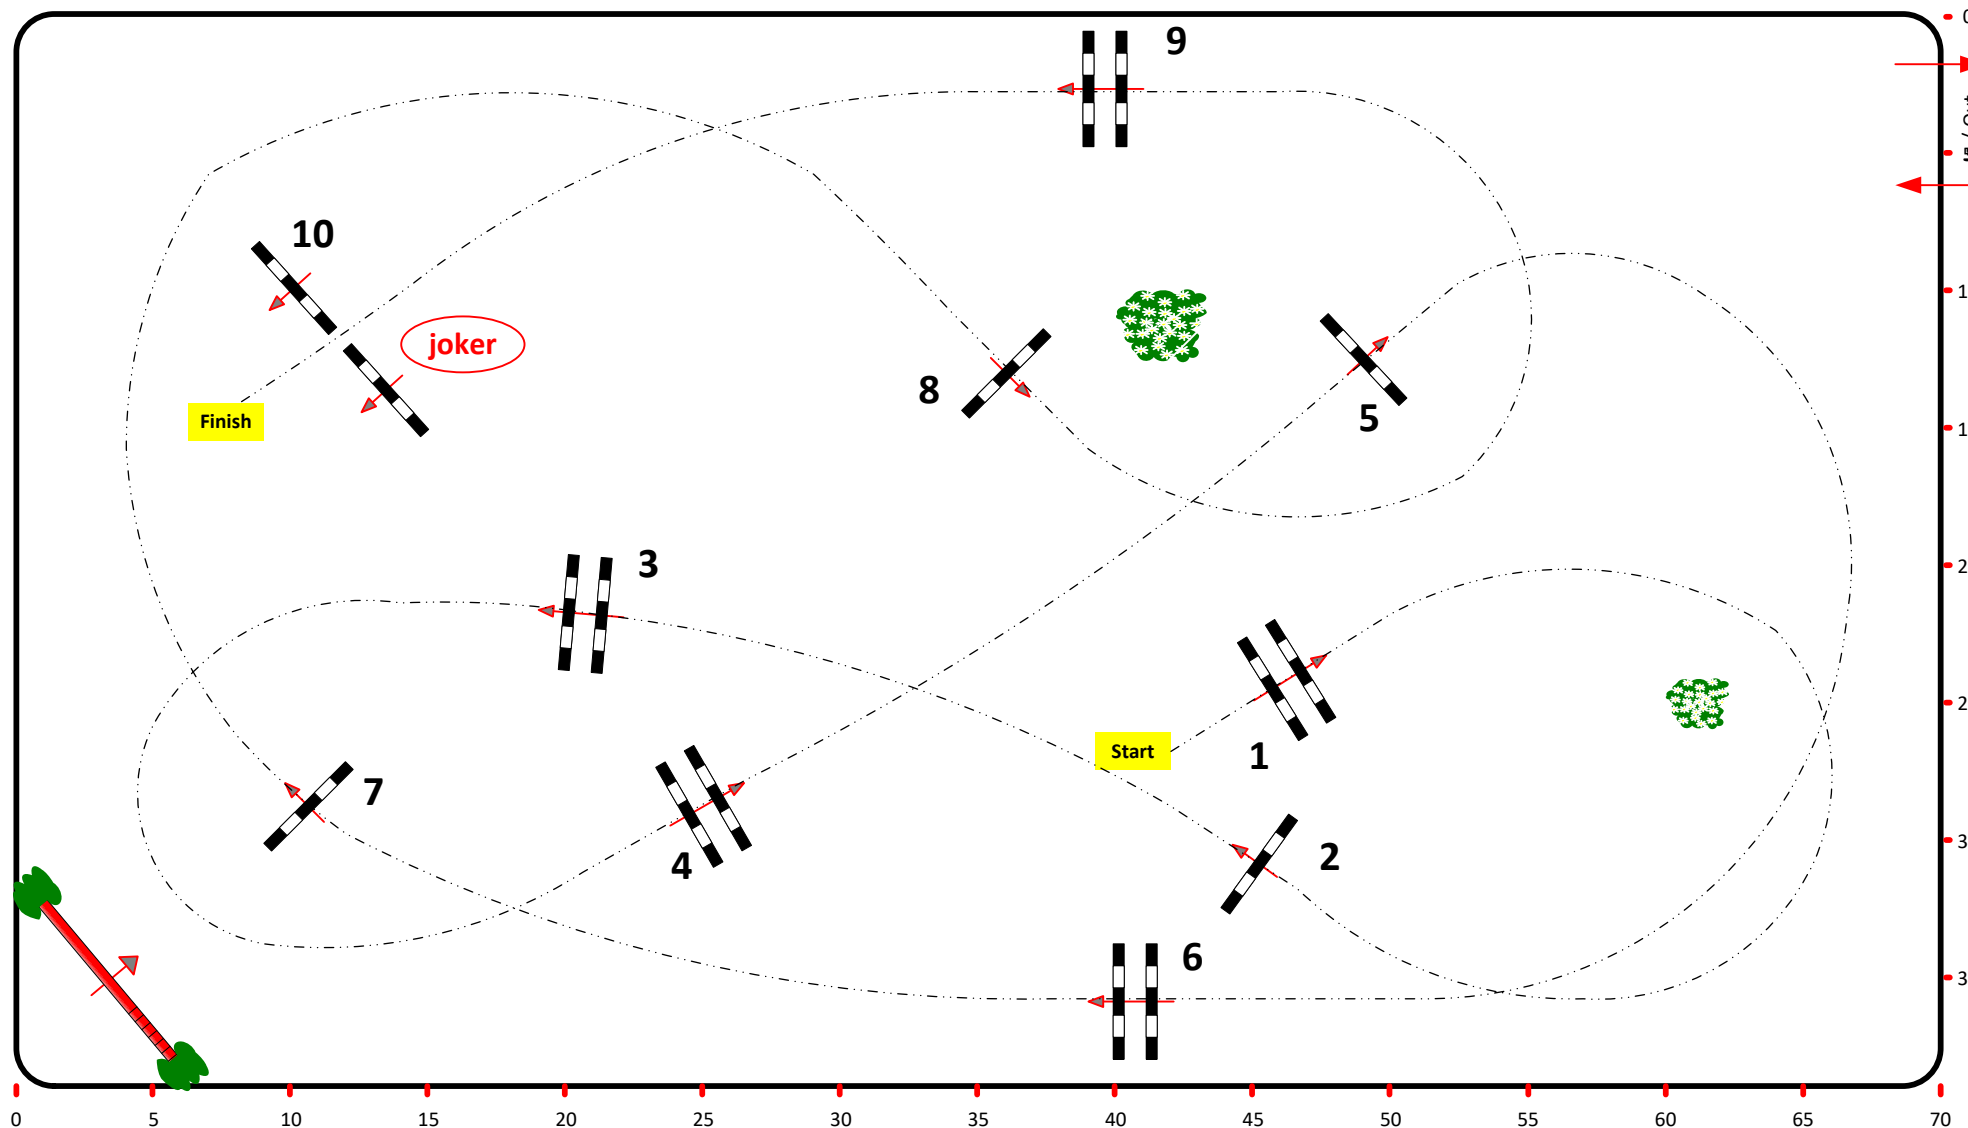

# EQUITA LYON 2024

Course Designer  
CARA GREGORY

Class No.: 2

Speed Tour

speciale avec joker

mercredi 30 octobre 2024

Start: 0:00

Table: A  
National RG:  
FEI RG / Art.  
Height: 1.05 m

Speed: 350 m/min  
Length: 400 m  
Time allowed: 69 sec  
Time limit: 138 sec

Obstacles: 10  
Efforts: 10  
Penalty sec:  
Closed combination:

1st Jump-off:  
Length: 0 m  
Time allowed: 0 sec  
Time limit: 0 sec

2nd Jump-off:  
Length: 0 m  
Time allowed: 0 sec  
Time limit: 0 sec

JURY