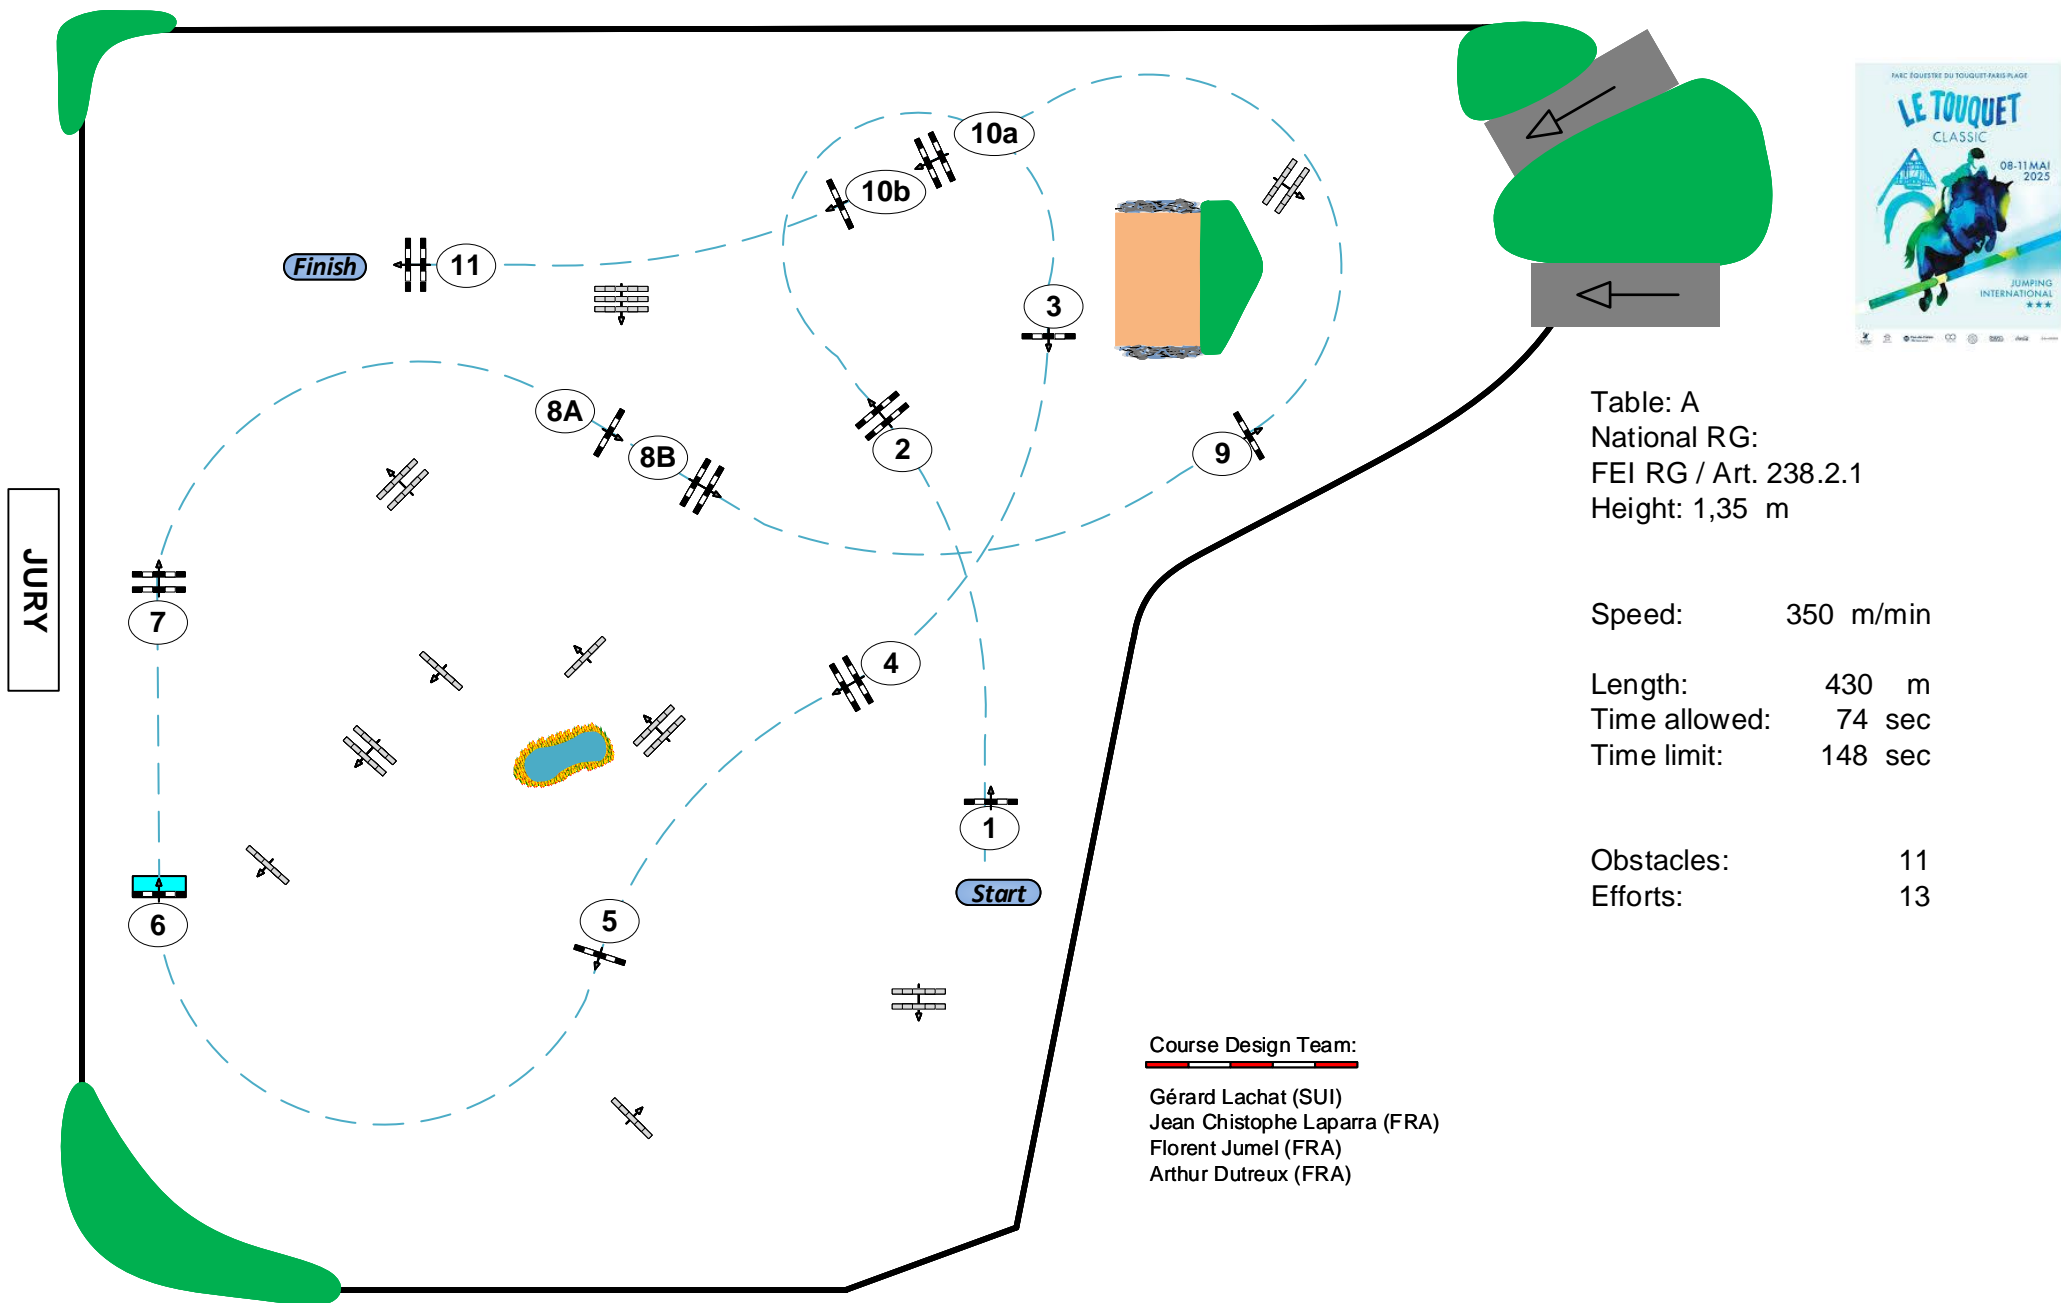

CSI 3* LE TOUQUET 2025

Class No.: 09

CSI YH 7yo

Competition against the clock

vendredi, 9 mai 2025

Table: A
 National RG:
 FEI RG / Art. 238.2.1
 Height: 1,35 m

Speed: 350 m/min

Length: 430 m

Time allowed: 74 sec

Time limit: 148 sec

Obstacles: 11

Efforts: 13

Course Design Team:

- G rard Lachat (SUI)
- Jean Christophe Laparra (FRA)
- Florent Jumel (FRA)
- Arthur Dutreux (FRA)