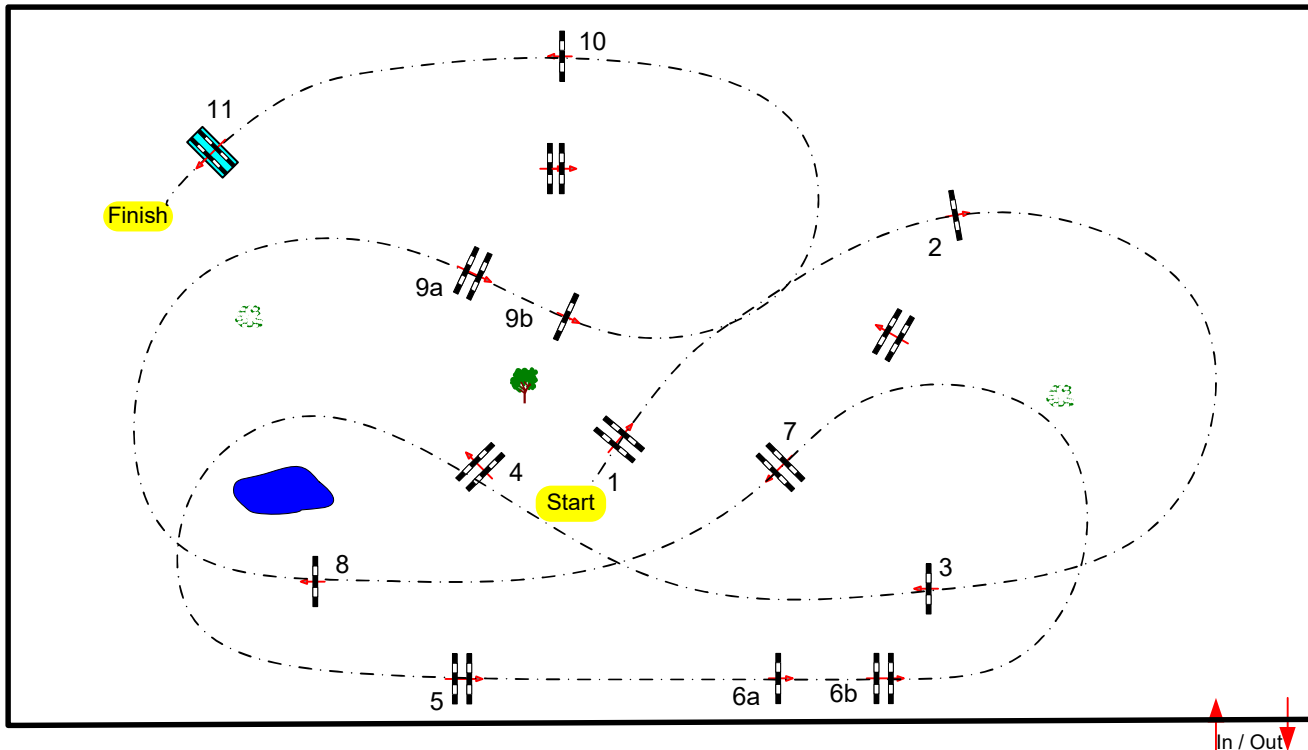

jeudi 8 mai 2025

Start: 8:30

Course Designer

Jean Christophe
LAPARRA

Table: A
National RG:
FEI RG / Art. 238.2.1.1
Height: 1,35 m

Speed: 350 m/min

Length: 460 m
Time allowed: 79 sec
Time limit: 158 sec

Obstacles: 11
Efforts: 13
Penalty sec
Closed combination:

1st Jump-off:

Length: 0 m
Time allowed: 0 sec
Time limit: 0 sec

2nd Jump-off:

Length: 0 m
Time allowed: 0 sec
Time limit: 0 sec