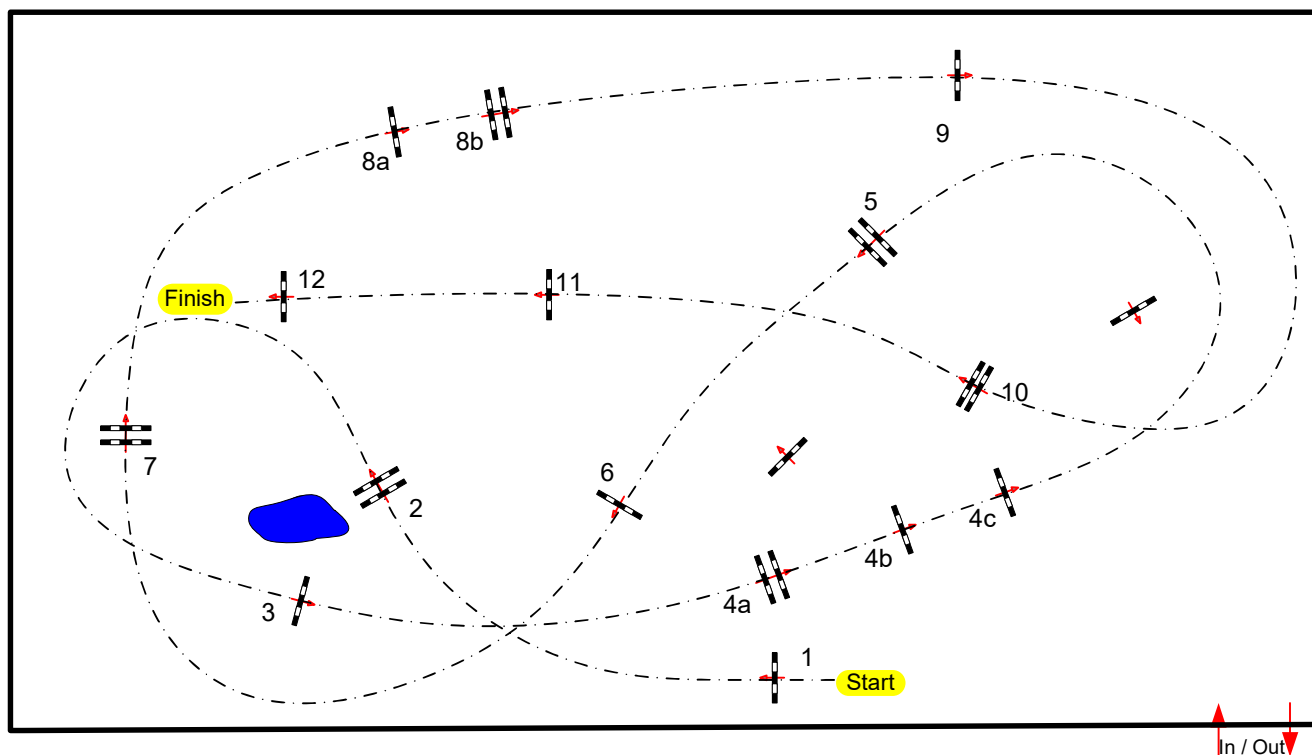

samedi 10 mai 2025

Start: 8:30

Course Designer

Jean Christophe  
LAPARRA

Table: A  
National RG:  
FEI RG / Art. 238.2.1.1  
Height: 1,20 m

Speed: 350 m/min

Length: 490 m  
Time allowed: 84 sec  
Time limit: 168 sec