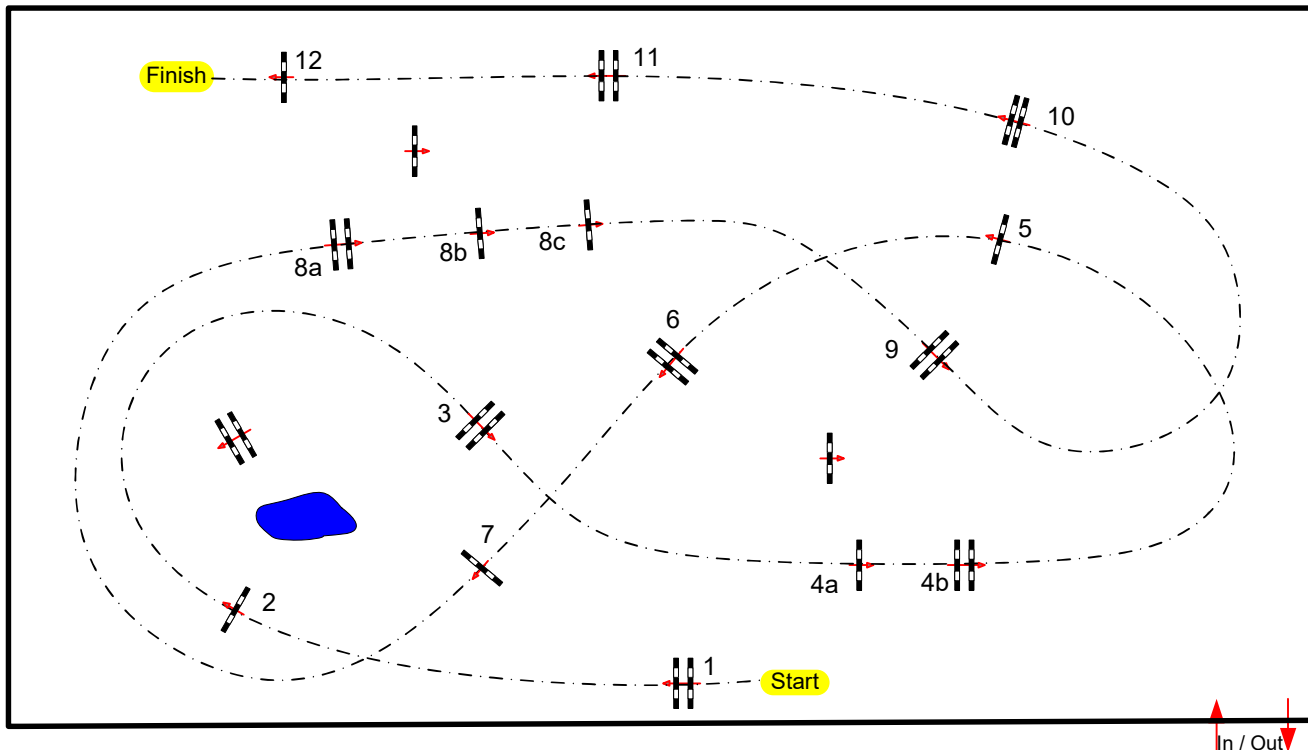

samedi 10 mai 2025

Start: 9:00

Table: A
National RG:
FEI RG / Art. 238.2.2.a
Height: 1,30 m

Speed: 350 m/min

Length: 510 m
Time allowed: 88 sec
Time limit: 176 sec

Obstacles: 12
Efforts: 15
Penalty sec
Closed combination:

1st Jump-off:

Length: 300 m
Time allowed: 52 sec
Time limit: 104 sec

2nd Jump-off:

Length: 0 m
Time allowed: 0 sec
Time limit: 0 sec

Jump-Off : 1.2.3.4a.4b.6.8b.9

Course Designer

Jean Christophe
LAPARRA