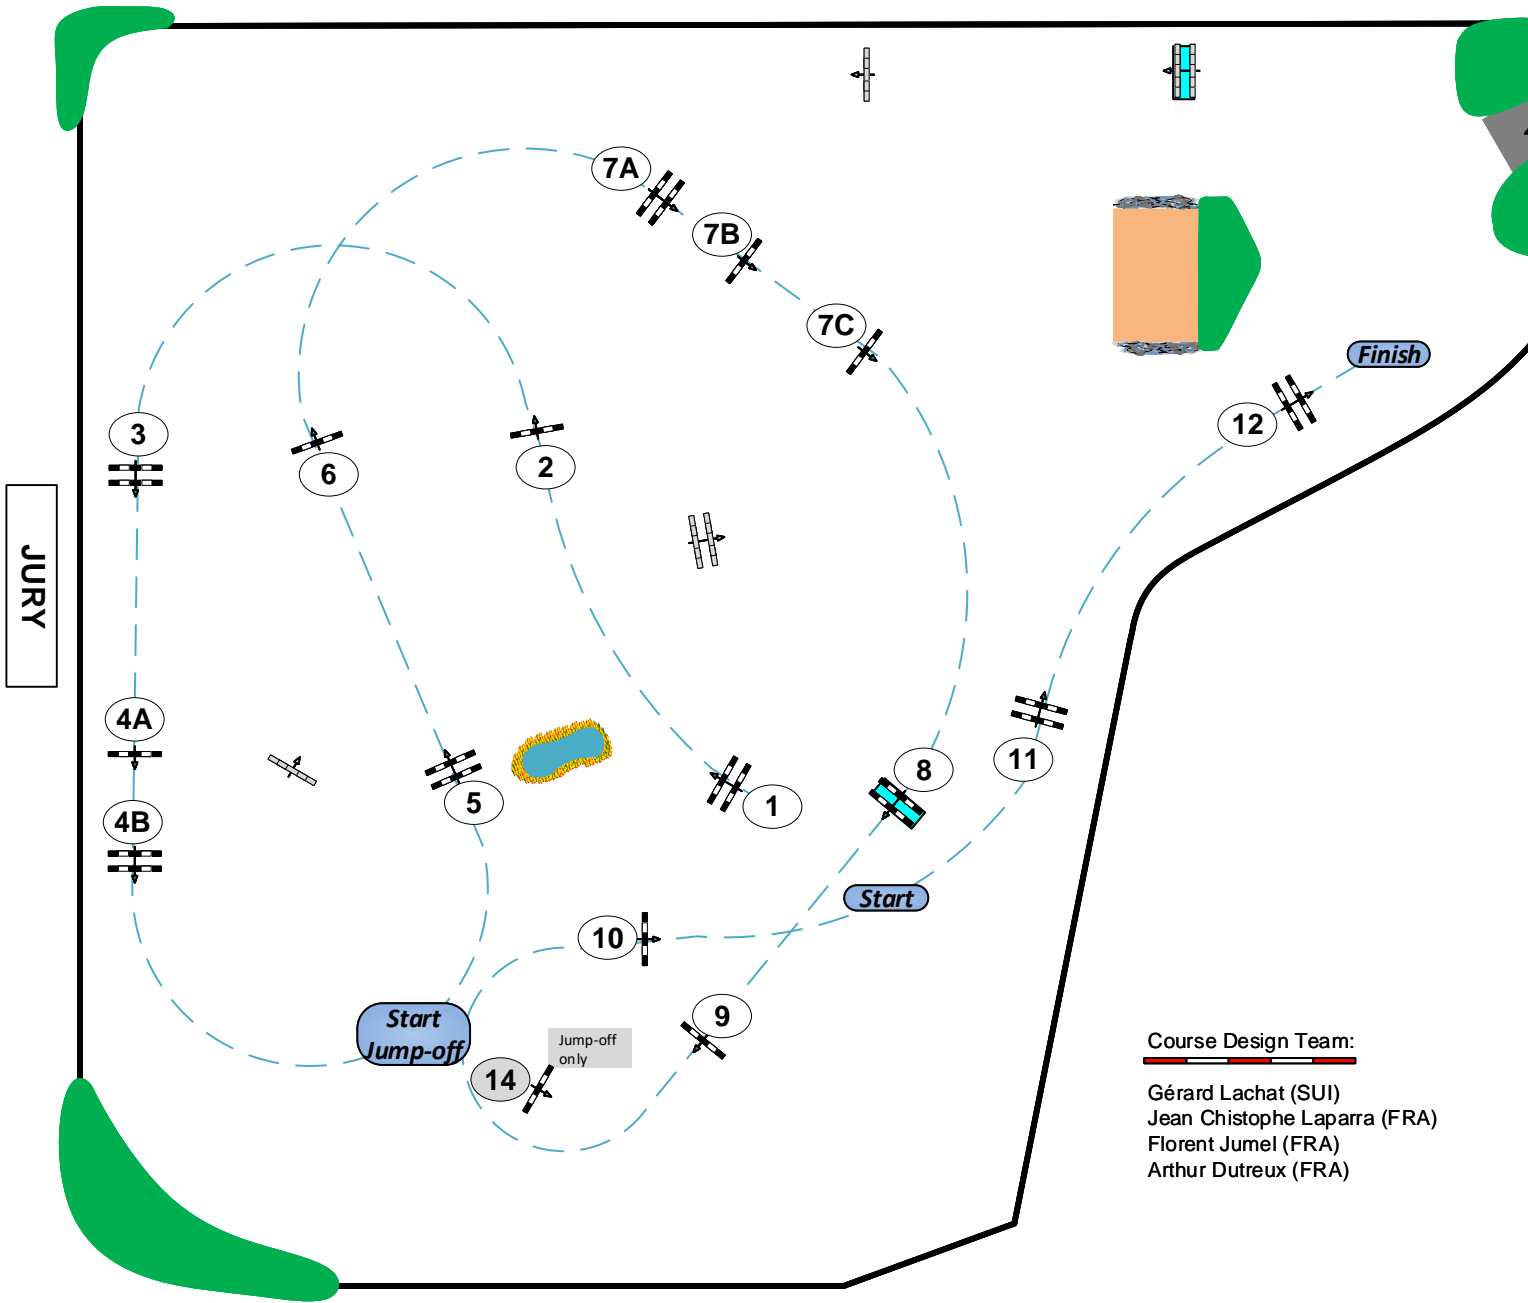

CSI 3* LE TOUQUET 2025

Class No.: 15 CSI YH 7 yo

Competition with one jump-off

samedi, 10 mai 2025

LE TOUQUET
CLASSIC

Table: A
National RG:
FEI RG / Art. 238.2.2
Height: 1,35 m

Speed: 350 m/min

Length: 435 m
Time allowed: 75 sec
Time limit: 150 sec

Obstacles: 12
Efforts: 15
Penalty sec

Course Design Team:

G rard Lachat (SUI)
Jean Christophe Laparra (FRA)
Florent Jumel (FRA)
Arthur Dutreux (FRA)

1st Jump-off:

14-1-2-3-6-7AB-12

Length: 295 m
Time allowed: 51 sec
Time limit: 102 sec