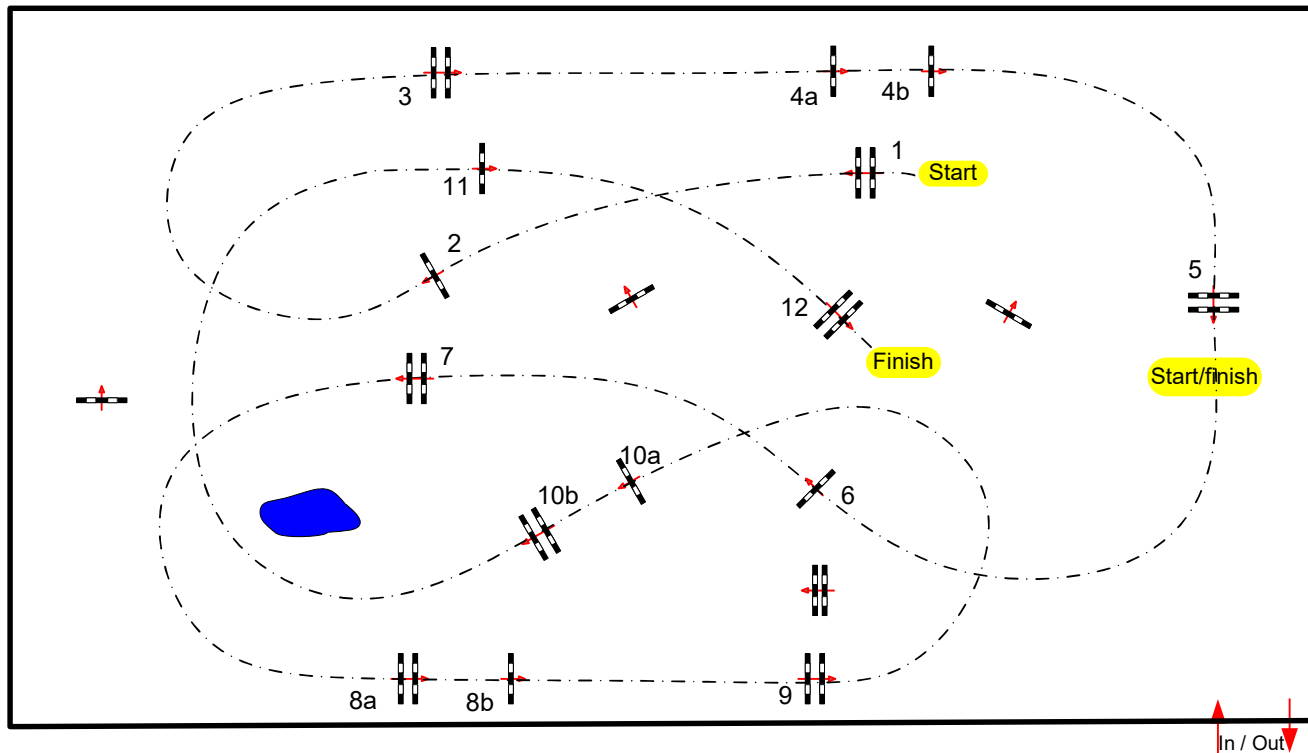

vendredi 9 mai 2025

Start: 14:15

Course Designer

Jean Christophe
LAPARRA

Table: A
National RG:
FEI RG / Art. 274.2.5
Height: 1,40 m

Speed: 350 m/min
Length: 190 m
Time allowed: 33 sec
Time limit: 66 sec

Obstacles: 12
Efforts: 15
Penalty sec
Closed combination:

2nd Phase 6.12:

Length: 290 m
Time allowed: 50 sec
Time limit: 100 sec

2nd Jump-off:

Length: 0 m
Time allowed: 0 sec
Time limit: 0 sec