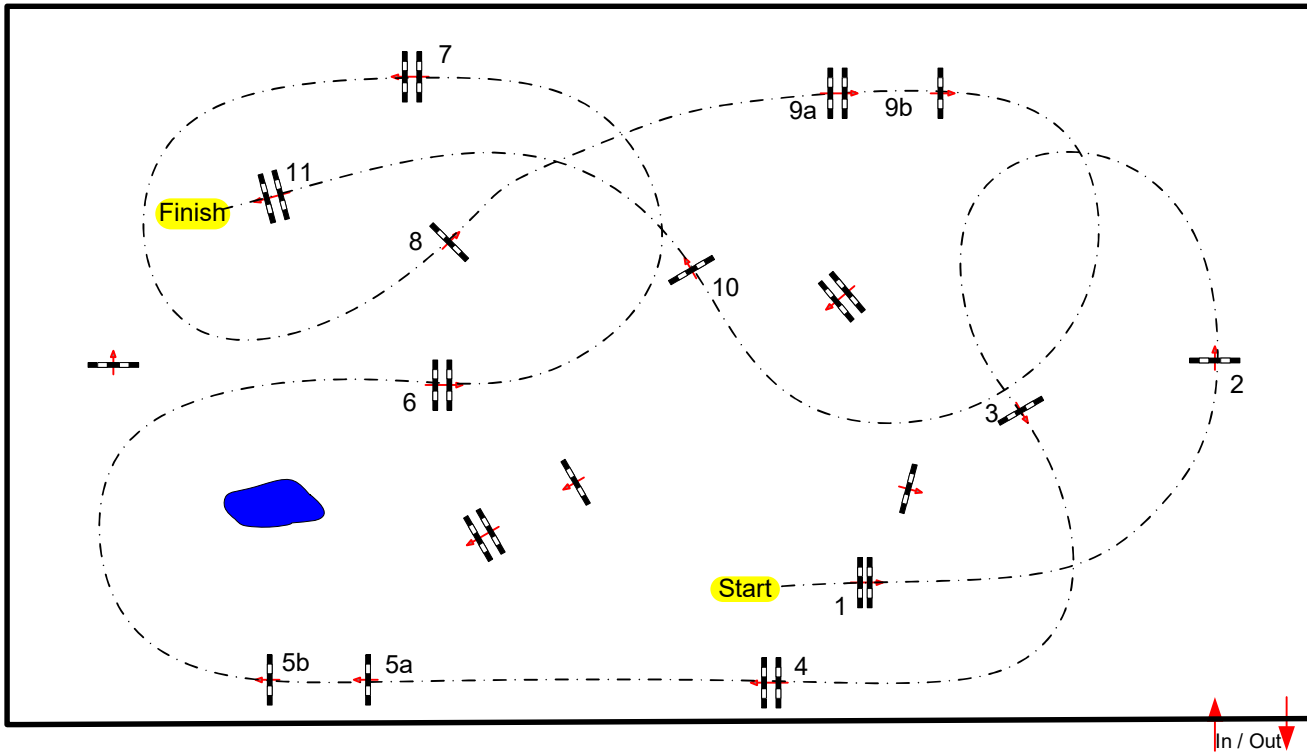

vendredi 9 mai 2025

Start: 8:30

JURY

Table: A  
National RG:  
FEI RG / Art. 238.2.1.1  
Height: 1,10 m

Speed: 350 m/min  
Length: 470 m  
Time allowed: 81 sec  
Time limit: 162 sec

Obstacles: 11  
Efforts: 13  
Penalty sec  
Closed combination:

1st Jump-off:  
Length: 0 m  
Time allowed: 0 sec  
Time limit: 0 sec

2nd Jump-off:  
Length: 0 m  
Time allowed: 0 sec  
Time limit: 0 sec

Course Designer

Jean Christophe  
LAPARRA