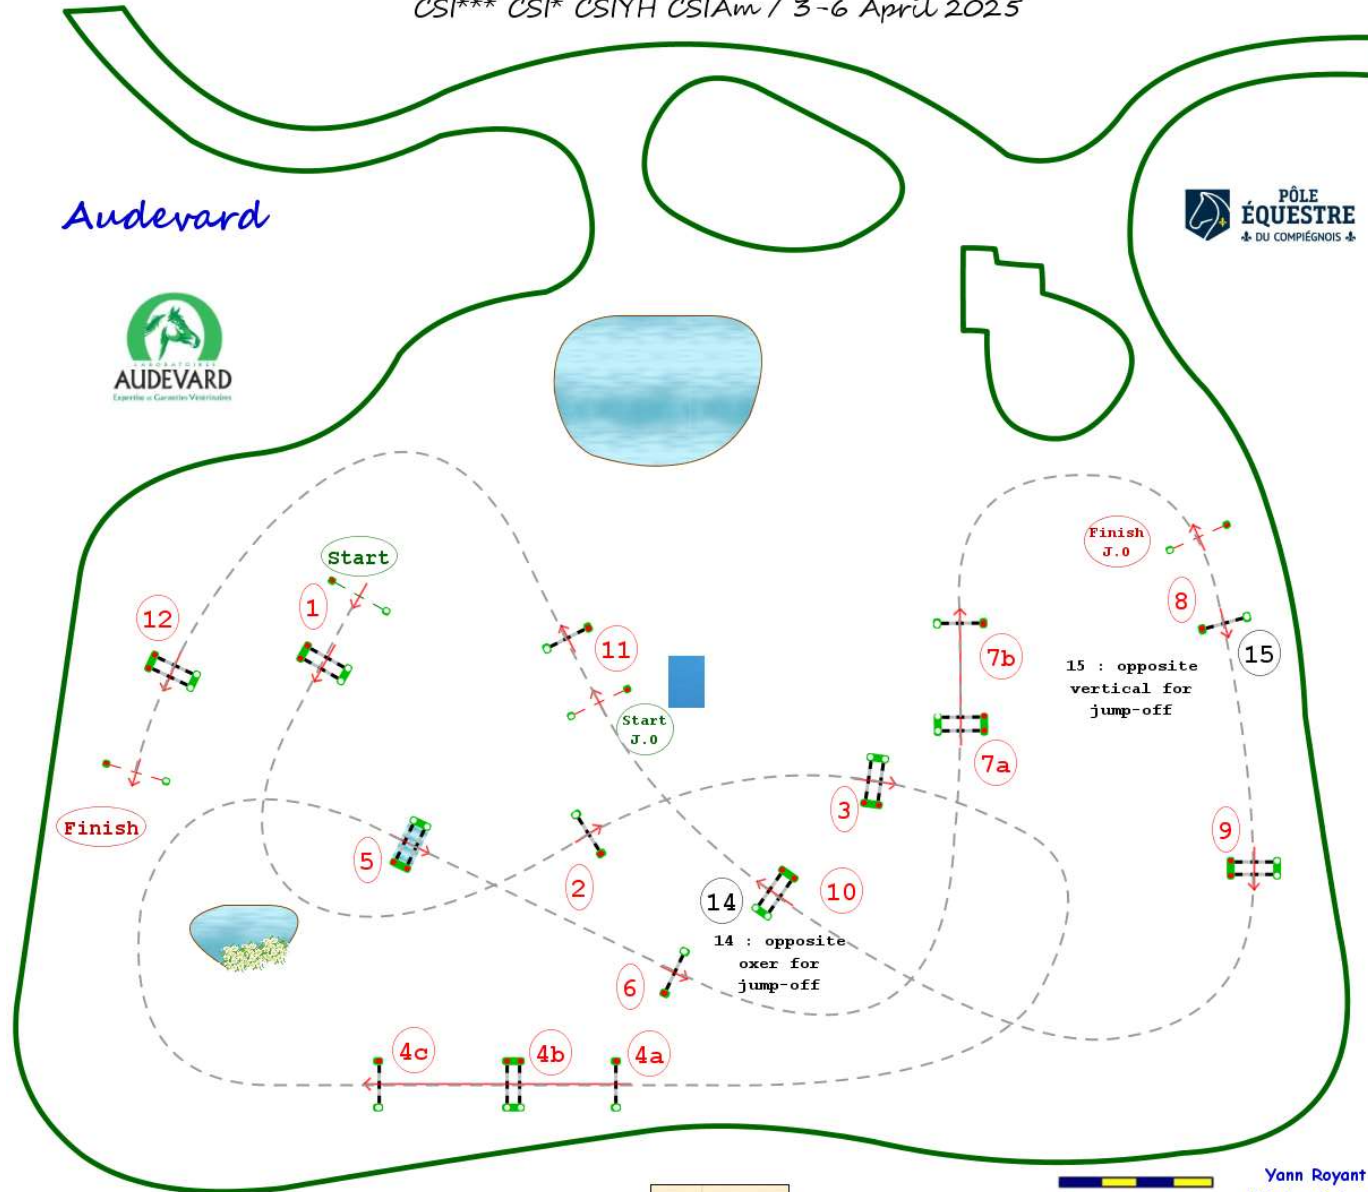

Type : CSI*
Height : 1.35m
Class speed : 350m/m

Table of A against the penalties : clock
Article : 238.2.2a
Length : 475.0m
Time allowed : **82s**
Time limit : 164s

Table of with Jump-Off penalties :
11-12-2-3-4ab-14-15
Length : 310.0m
Time allowed : **54s**
Time limit : 108s

CSI*** CSI* CSIYH CSIAm / 3-6 April 2025

GRANDPRIX

Jury

Yann Royant
Nicolas Delerue
Gauthier Delafontaine
Rémi Dupeux