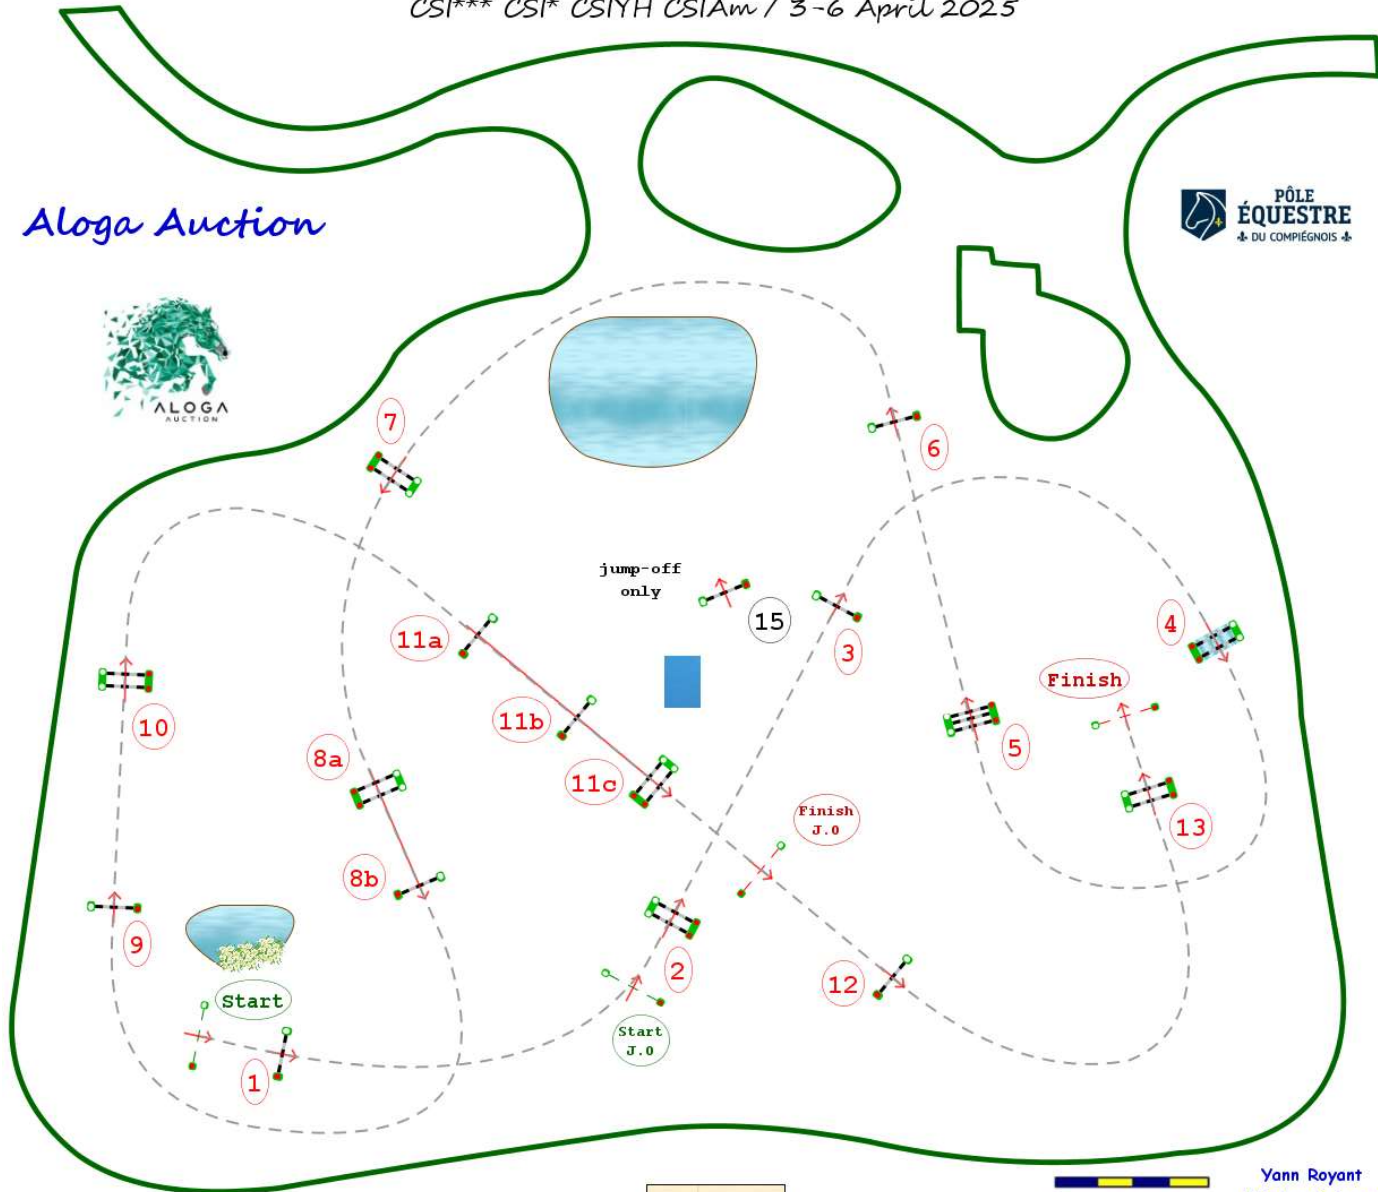

Type : CSI\*\*\*  
Height : 1.45m  
Class speed : 375m/m

Table of A against the  
penalties : clock  
Article : 238.2.2a  
Length : 480.0m  
Time allowed : **77s**  
Time limit : 154s

Table of with Jump-Off  
penalties :  
**2-3-4-15-8ab-9-11c**  
Length : 310.0m  
Time allowed : **50s**  
Time limit : 100s

CSI\*\*\* CSI\* CSIYH CSIAm / 3-6 April 2025

GRANDPRIX

Yann Royant  
Nicolas Delerue  
Gauthier Delafontaine  
Rémi Dupeux

Course Design Team