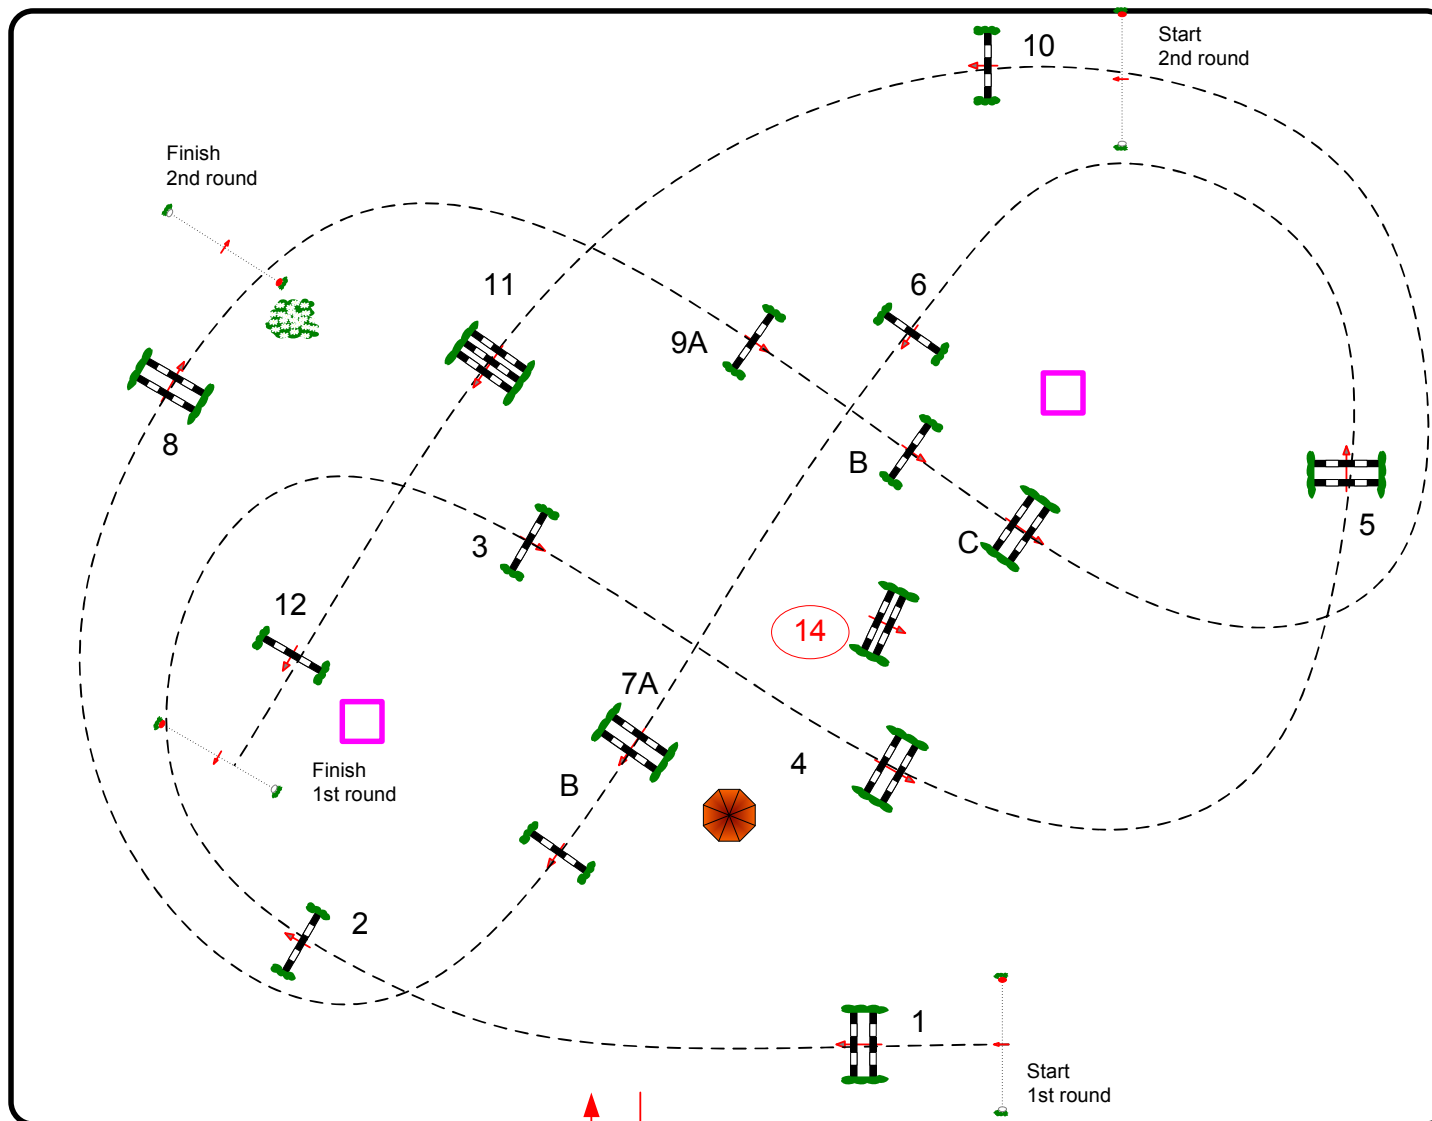

HARAS DE JARDY

CSI** / CSI* / CSI-AM

Competition N°: 18

CSI** 1,35m

Winning Round

Dimanche 15 Septembre 2024

Start : 8:00

Table: A
 FFE Article n°: 276.1
 FEI Article n°:
 Height: 1,35 m

Speed: 350 m/min
 Length: 490 m
 Time allowed: 84 sec
 Time limit: 168 sec

Obstacles: 12
 Efforts: 15
 Combination(s):

2nd Round:
10.14.1.2.9B.9C.6.7A.8

Length: 380 m
 Time allowed: 66 sec
 Time limit: 132 sec