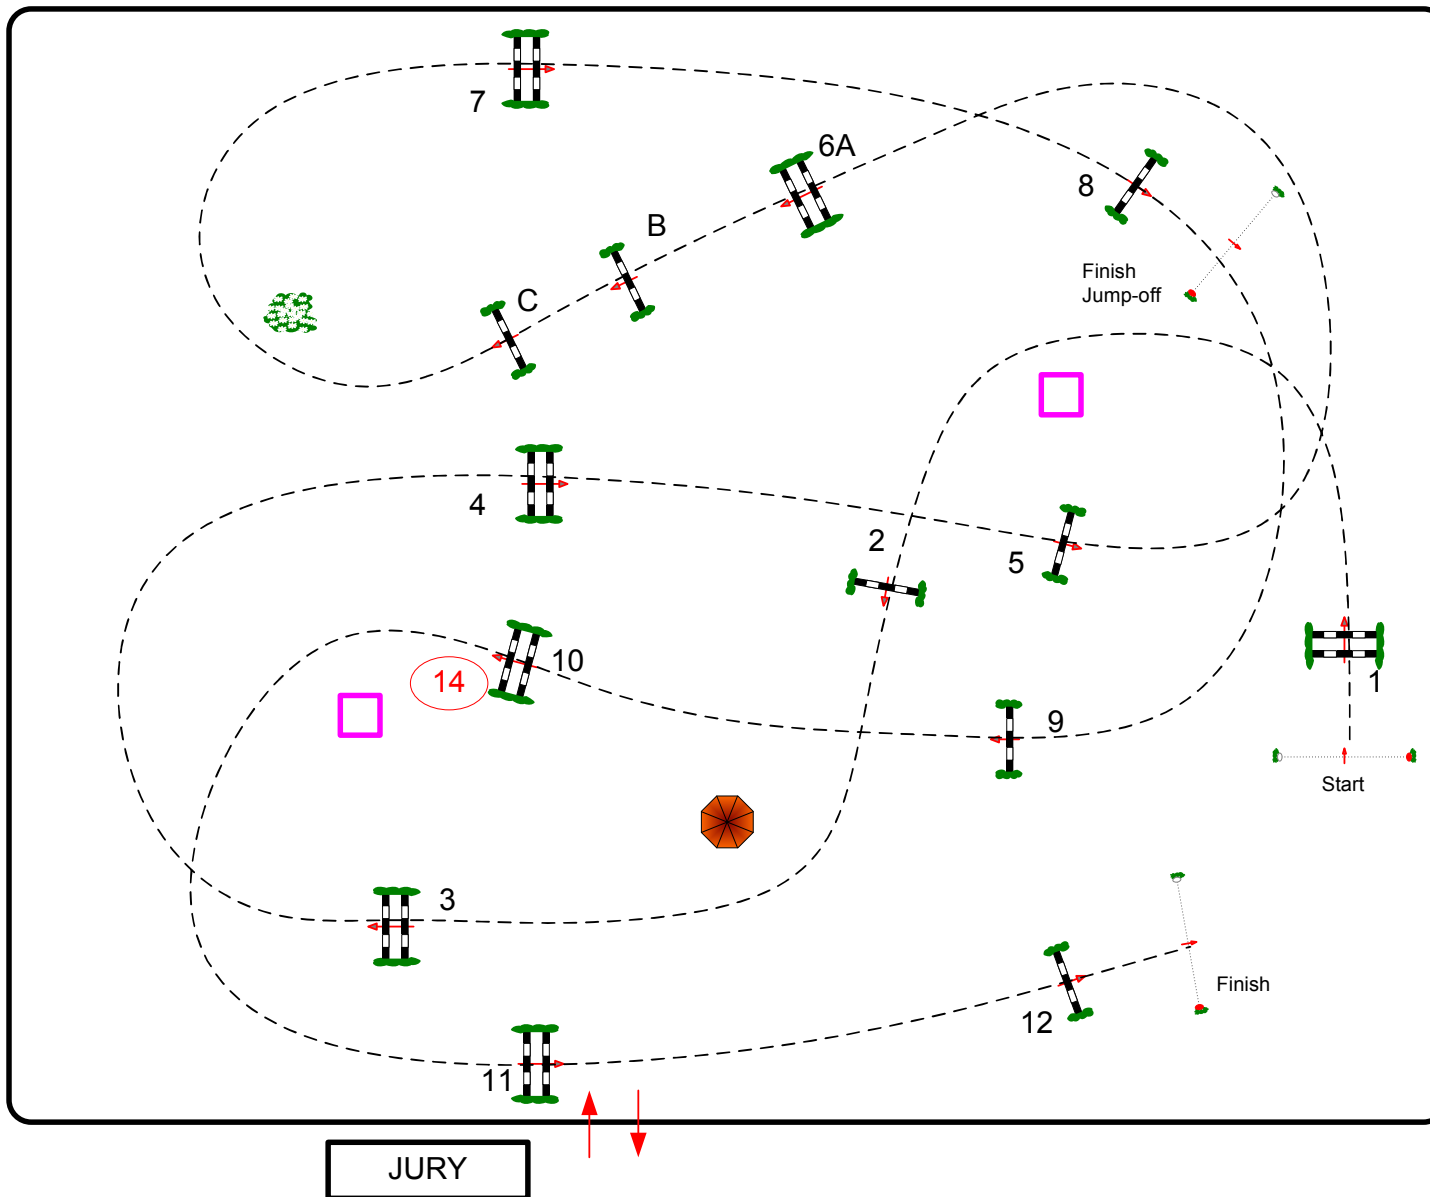

HARAS DE JARDY

CSI** / CSI* / CSI-AM

Competition N°: 11

CSI Am-A 1,15m

Table A against the clock + jump-off

Samedi 14 Septembre 2024

Start : 16:15

Table: A
 FFE Article n°: 238.2.2
 FEI Article n°:
 Height: 1,15 m

Speed: 350 m/min

Length: 520 m
 Time allowed: 90 sec
 Time limit: 180 sec

Obstacles: 12
 Efforts: 14
 Combination(s):

Jump-off: 1.2.3.14.6B.6C.7.8

Length: 320 m
 Time allowed: 55 sec
 Time limit: 110 sec

Course Designer
 Nicolas DELERUE
 06.71.70.22.42