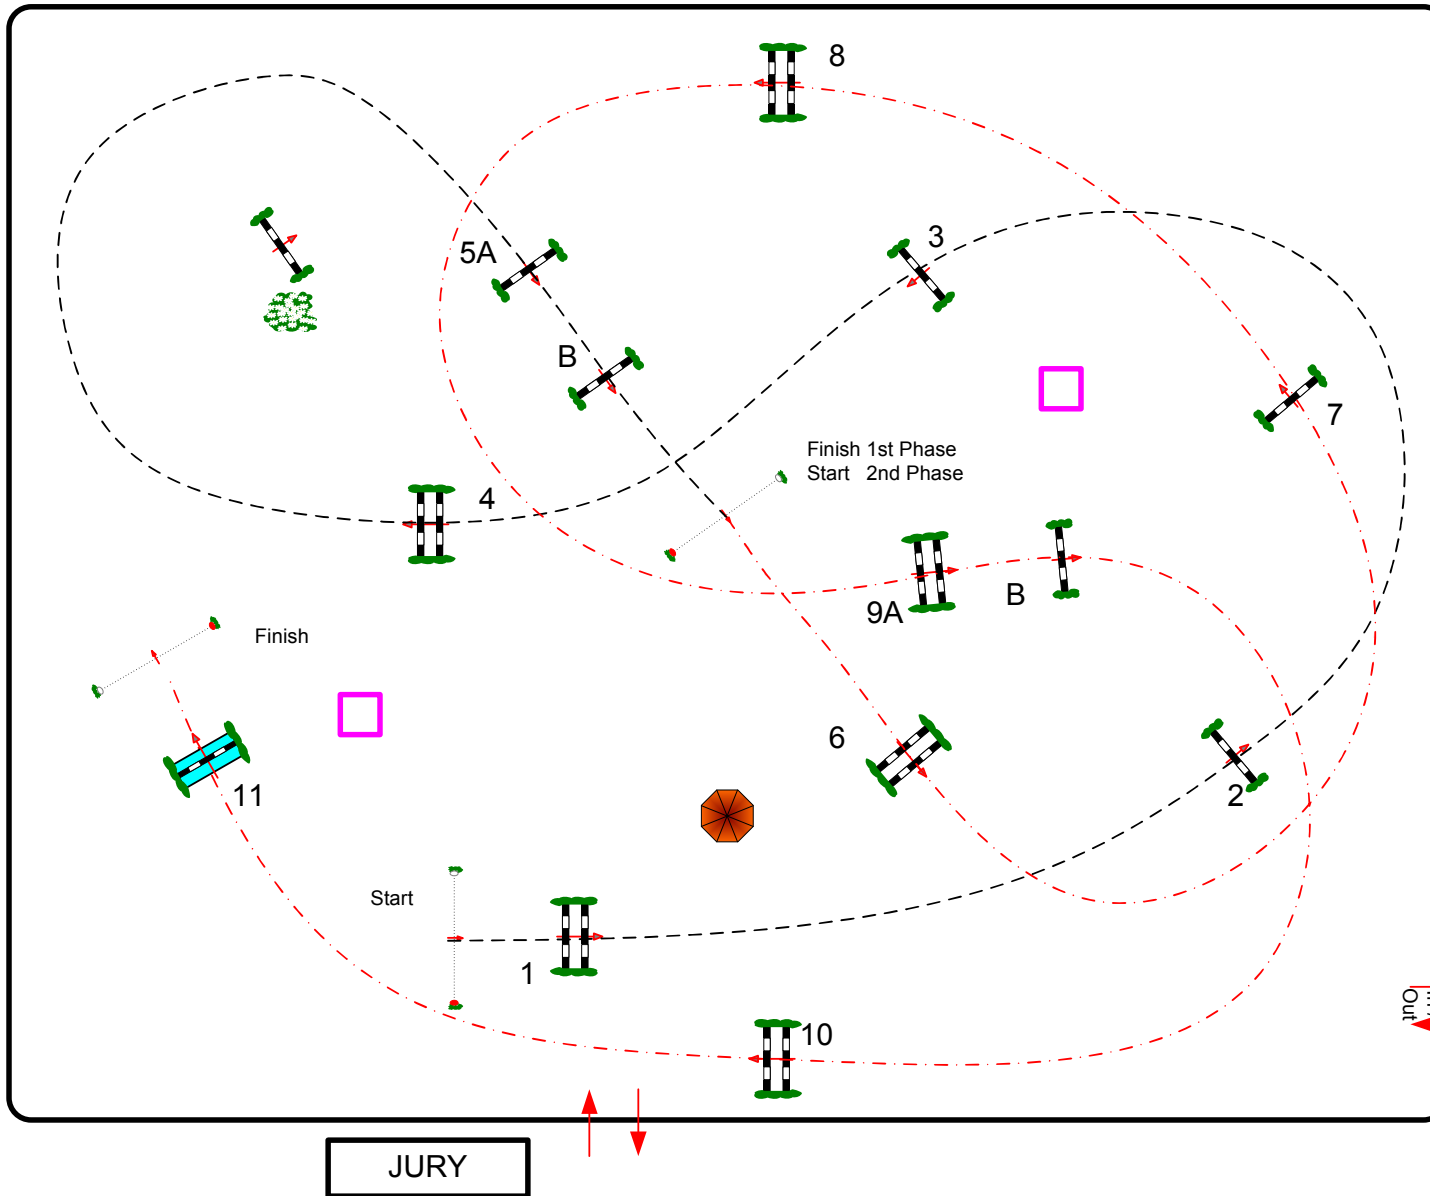

HARAS DE JARDY

CSI** / CSI* / CSI-AM

Cheval-shop

Competition N°: 5

CSI Am-A 1,10m

Special two phases

Vendredi 13 Septembre 2024

Start : 17:30

Table: A
 FFE Article n°: 274.2.5
 FEI Article n°:
 Height: 1,10 m

Speed: 350 m/min
 Length: 250 m
 Time allowed: 43 sec
 Time limit: 86 sec

Obstacles: 11
 Efforts: 13
 Combination(s):

2nd phase: 6 to 11
 Length: 320 m
 Time allowed: 55 sec
 Time limit: 110 sec