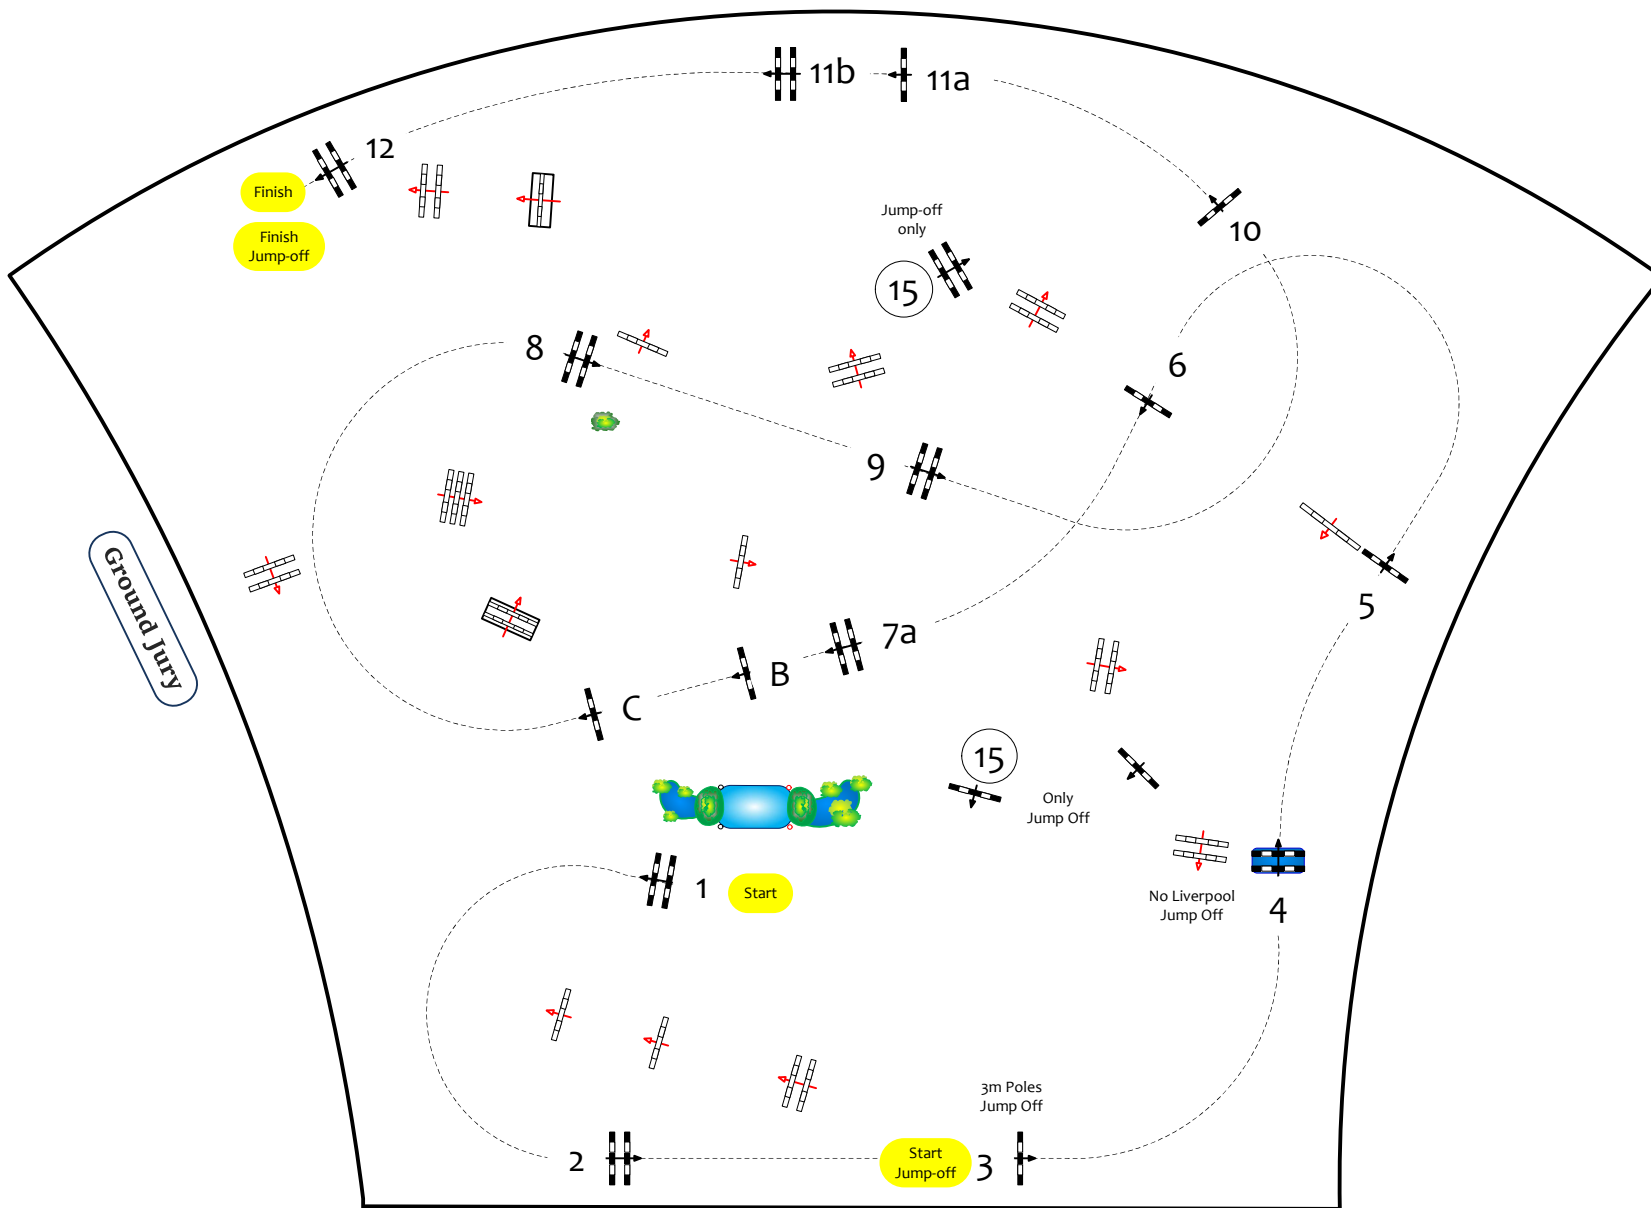

# Brussels *STEPHEX* Masters 2024

Class No.:

55

CSIJ

Competition with one jump-off

Table: A

FEI RG / Art. 238.2.2a

Height: 1.40 m

Speed: 350 m/min

Length: 455 m

Time allowed: 78 sec

Time limit: 156 sec

Obstacles: 12

Efforts: 15

Jump-off:

3-4-15-1-9-11ab-12

Length: 300 m

Time allowed: 52 sec

Time limit: 104 sec

Course Designers :

Bart VONCK

Grégory BODO

Pieter VITSE

Chape TRENOR