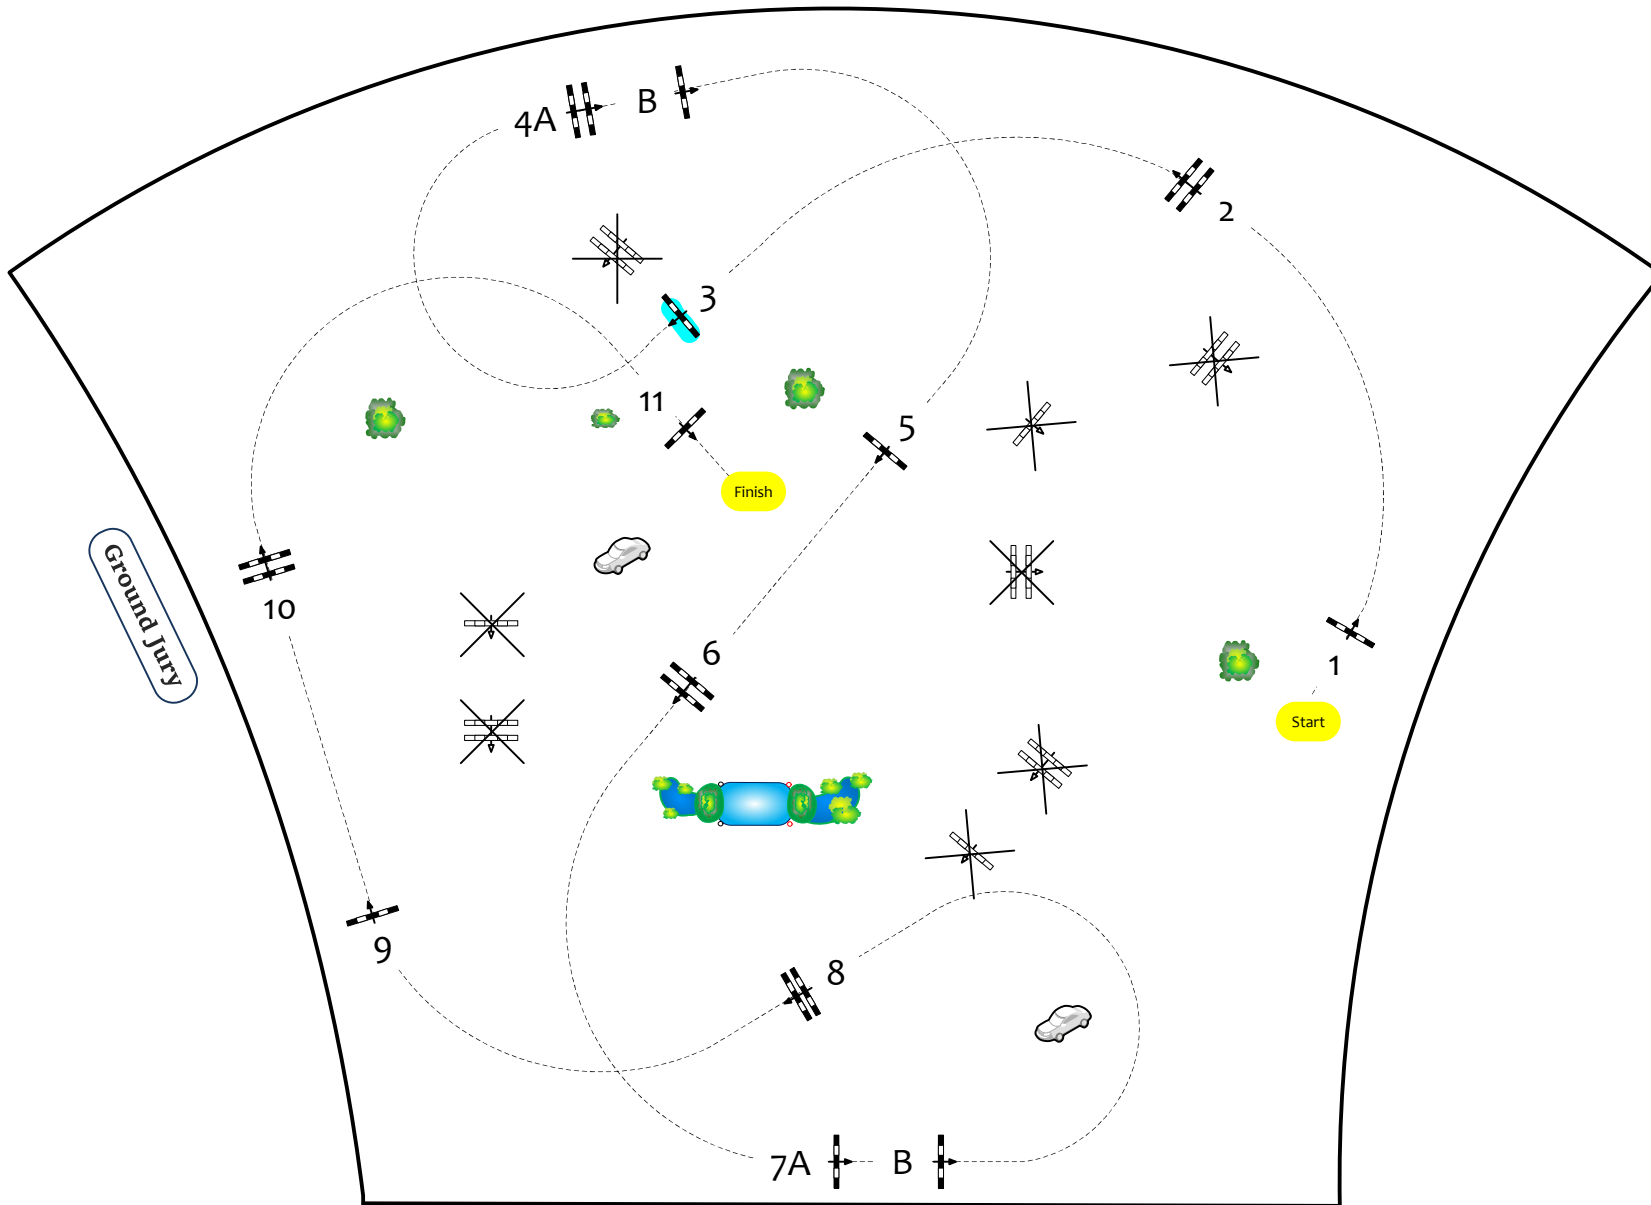

Brussels **STEPHEX** Masters 2024

Class No.:

53

CSIJ

Competition against the clock

Table: A

FEI RG / Art. 238.2.1a

Height: 1,25 m

Speed: 350 m/min

Length: 450 m

Time allowed: 78 sec

Time limit: 156 sec

Obstacles: 11

Efforts: 13

Course Designers :

Bart VONCK