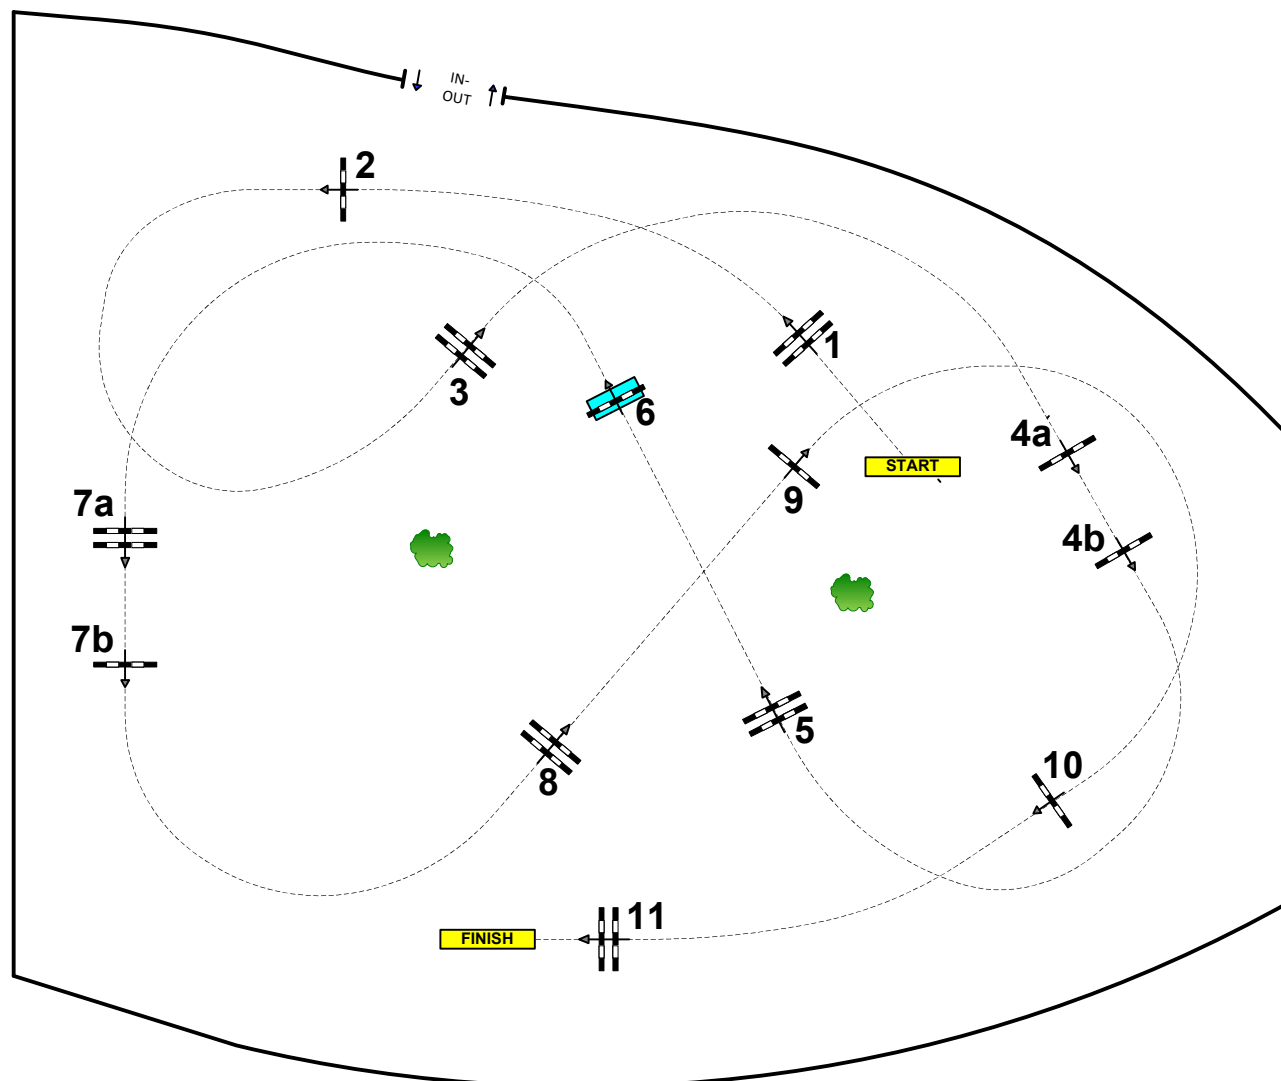

Brussels **STEPHEX** Masters 2024

Class No.: 52

CSI Juniors - 1,35

Competition against the clock

Table: A

52

FEI RG/ Art. 238.2.1

Height: 1,35 m

Speed: 350 m/min

Length: 500 m

Time allowed: 86 sec

Time limit: 172 sec

Obstacles: 11

Efforts: 13

Course Designers Team:
 Gregory Bodo (Fra)
 Bart Vonck (Bel)
 Javier Trenor (Esp)
 Pieter Vitse (Bel)
 Miguel Parajón (Esp)
 Mark Debaere (Ukr)