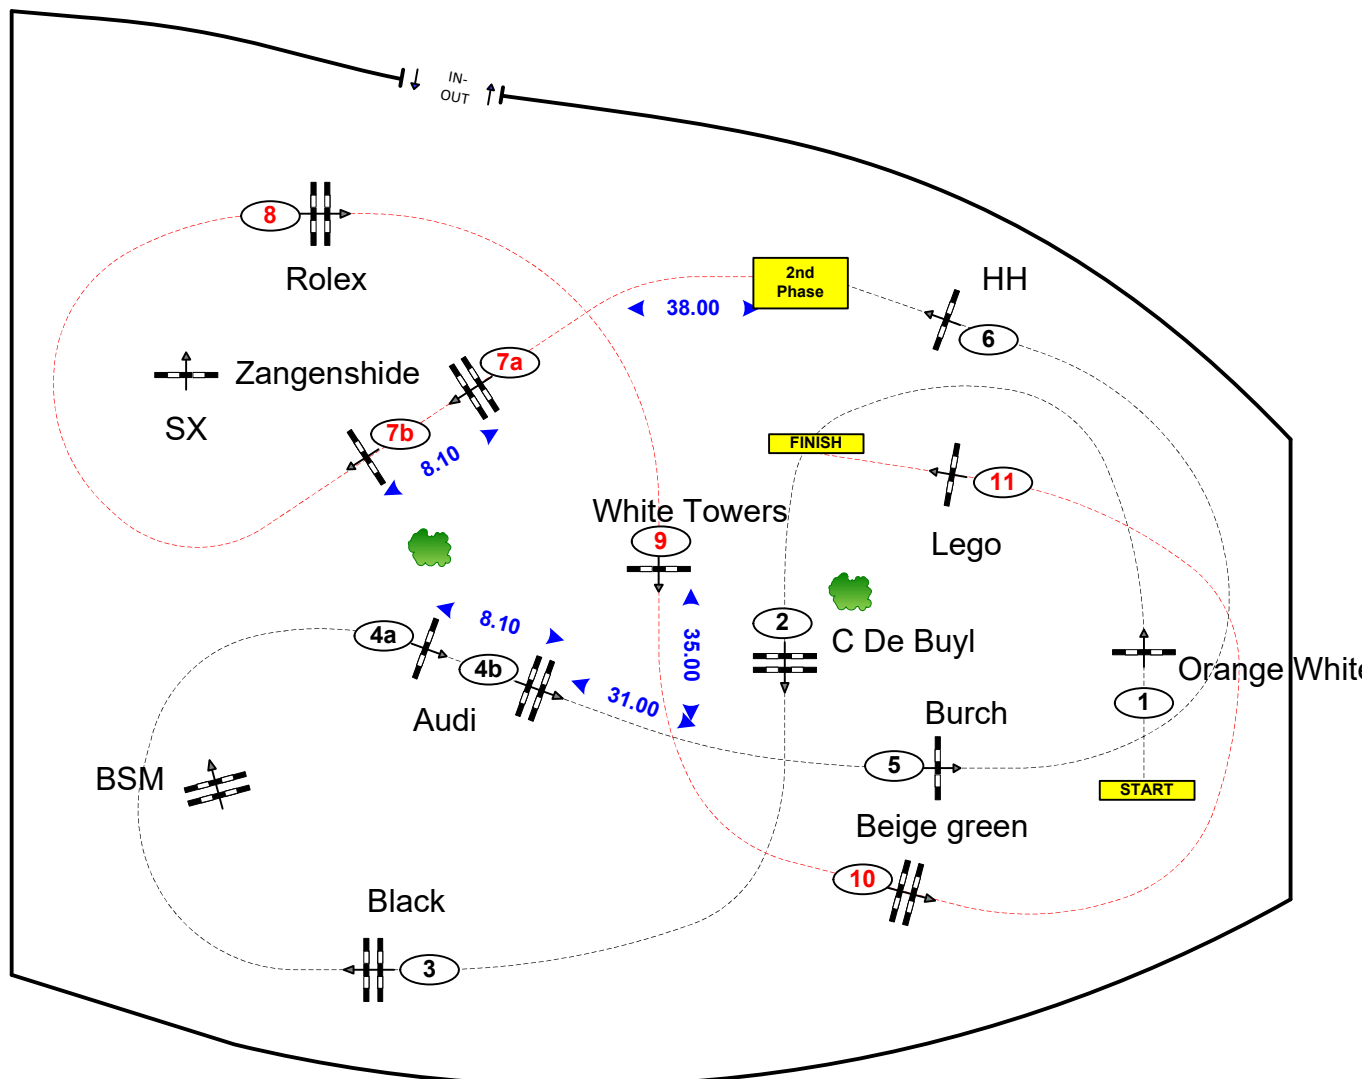

Brussels **STEPHEX** Masters 2024

Class No.: 46

CSIYH - 6yo - 1,30

Competition in two Phases Special

46

Table: A

FEI RG / Art. 274.2.5

Height: 1,30 m

Speed: 350 m/min

Length: 0 m

Time allowed: 0 sec

Time limit: 0 sec

Obstacles: 6

Efforts: 7

2nd Phase:

7ab-8-9-10-11

Length: 0 m

Time allowed: 0 sec

Time limit: 0 sec

Course Designers Team:

Gregory Bodo (Fra)

Bart Vonck (Bel)

Javier Trenor (Esp)

Pieter Vitse (Bel)