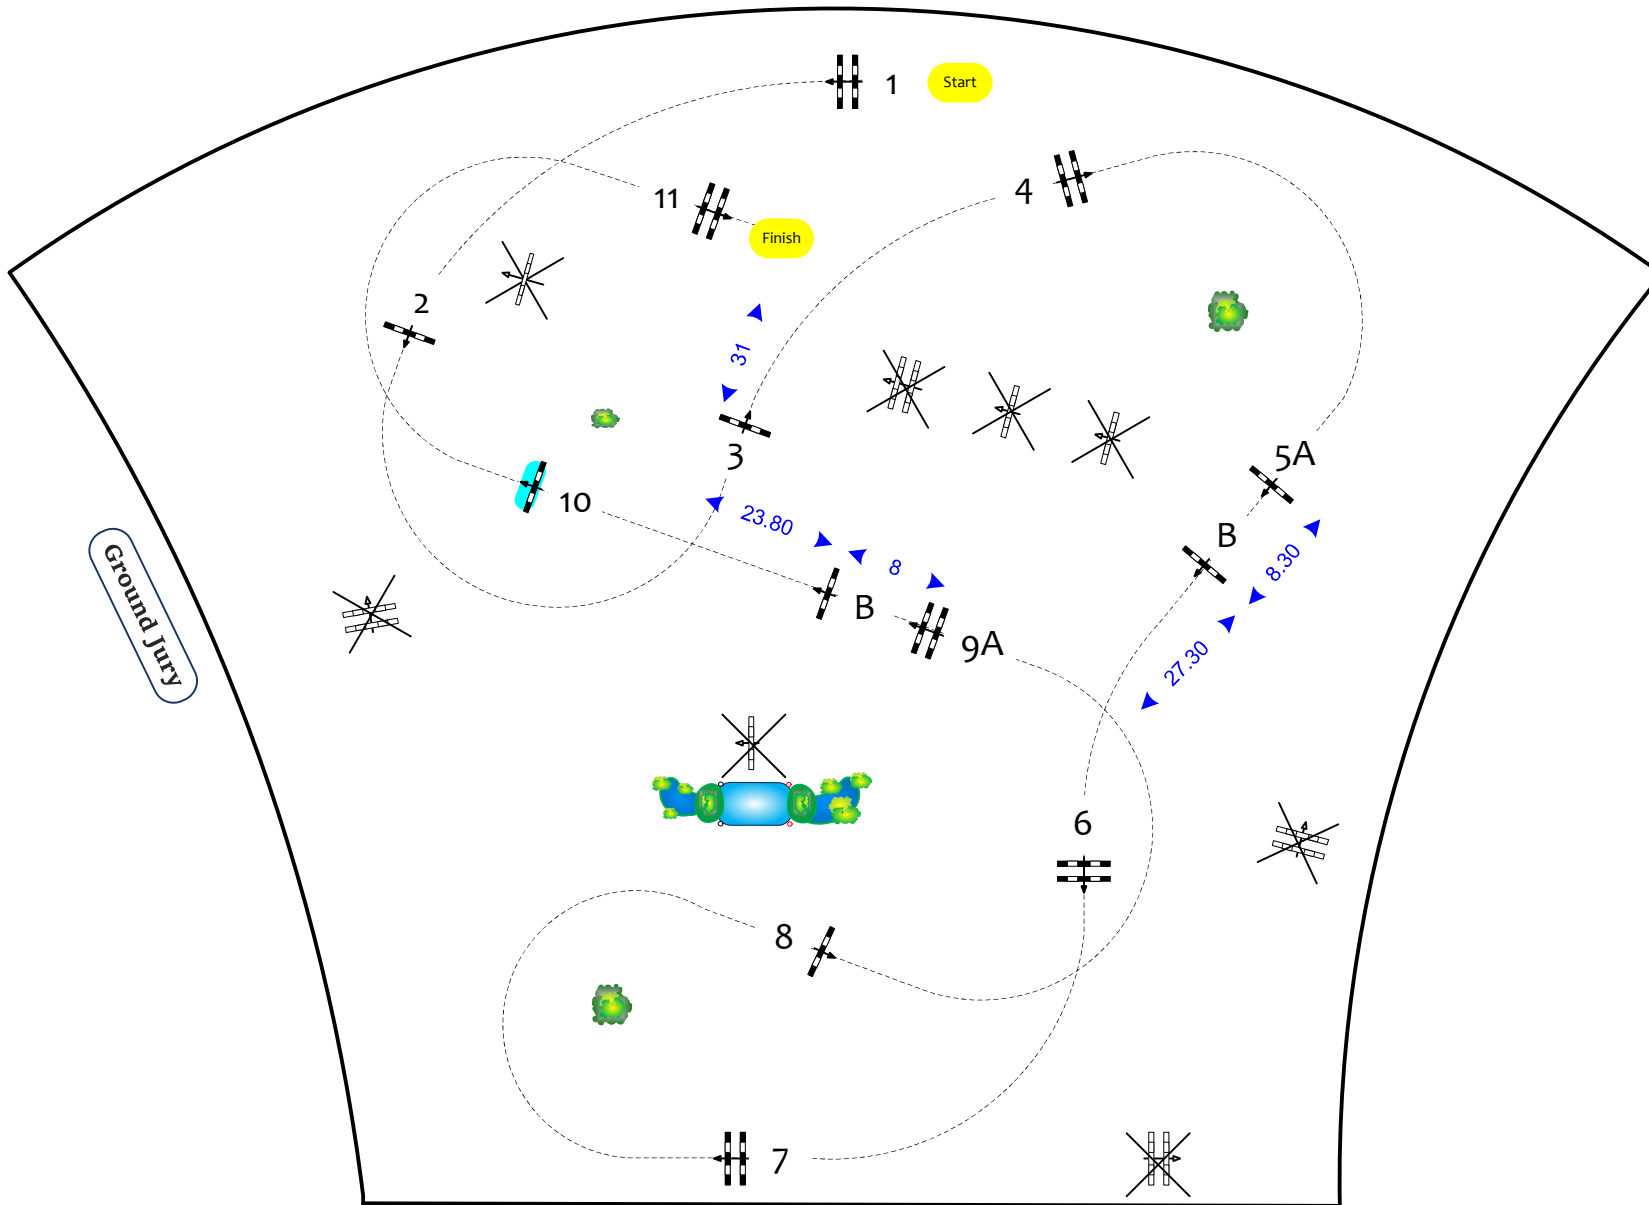

Height: 1,35 - 1,40 m

Speed: 350 m/min

Length: 445 m

Time allowed: 77 sec

Time limit: 154 sec

Obstacles: 11

Efforts: 13

Course Designers :