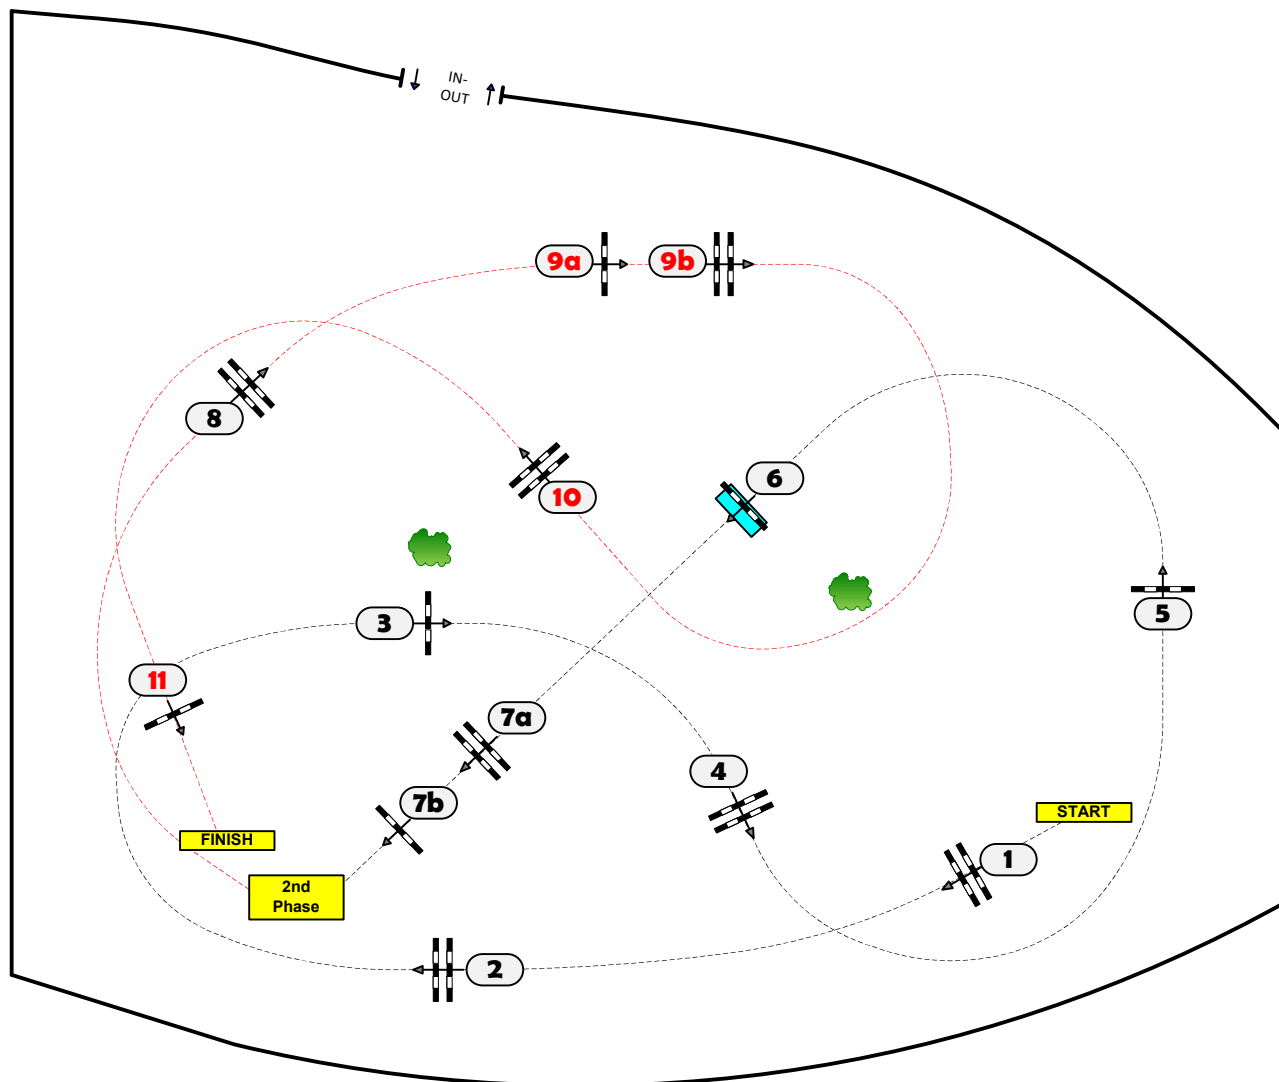

Brussels **STEPH**EX Masters 2024

Class No.: 42

CSIYH - 7/8 yo - 1,35/1,40

Competition in two Phases Special

Table: A

42

FEI RG / Art. 274.2.5

Height: 1,35/1,40 m

Speed: 350 m/min

Length: 290 m

Time allowed: 50 sec

Time limit: 100 sec

Obstacles: 7

Efforts: 8

2nd Phase:

8-9ab-10-11

Length: 230 m

Time allowed: 40 sec

Time limit: 80 sec

Course Designers Team:
 Gregory Bodo (Fra)
 Bart Vonck (Bel)
 Javier Trenor (Esp)
 Pieter Vitse (Bel)
 Miguel Parajón (Esp)
 Mark Debaere (Ukr)
 Alexis Donnadiou (Fra)