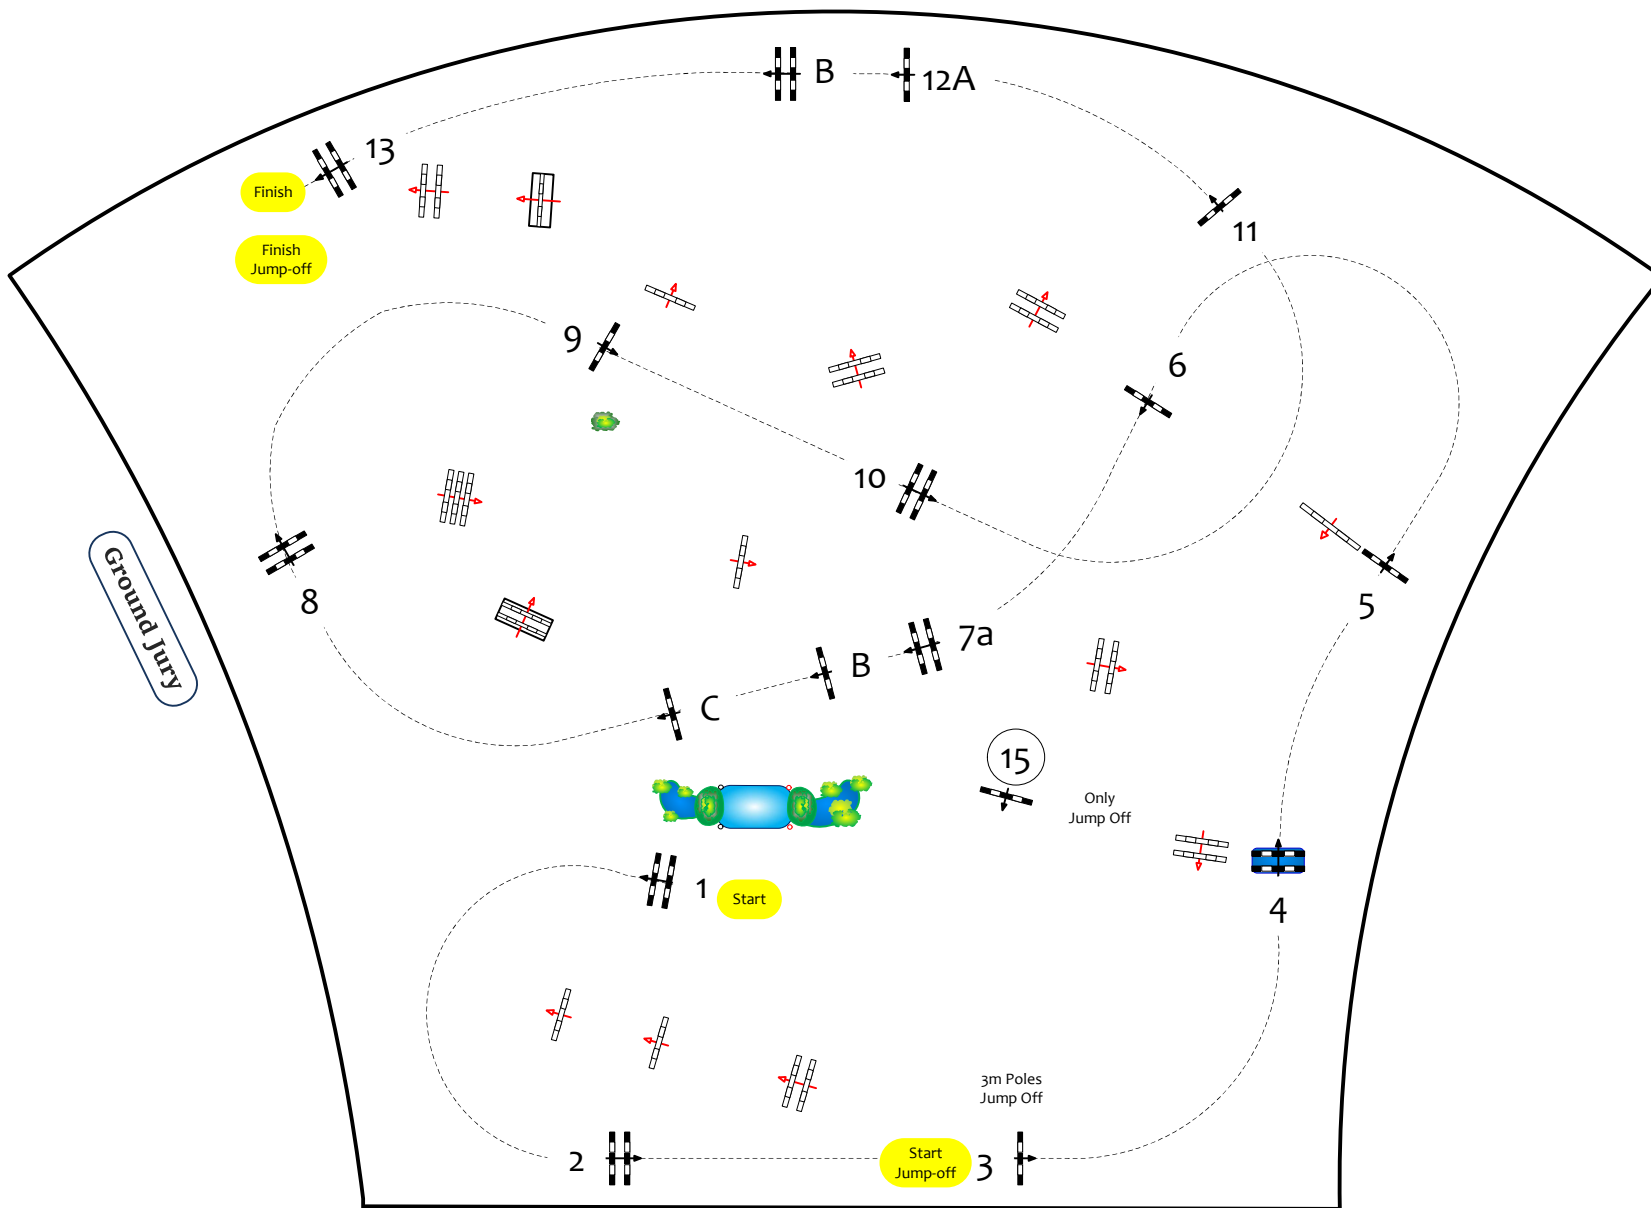

# Brussels **STEPHEX** Masters 2024

BRUSSELS  
**STEPHEX**  
MASTERS

Class No.:

37

CSI3\*

Competition with jump-off

Table: A

FEI RG / Art. 238.2.2a

Height: 1.50 m

Speed: 375 m/min

Length: 465 m

Time allowed: 75 sec

Time limit: 150 sec

Obstacles: 13

Efforts: 16

Jump-off:

3-4-15-1-10-12ab-13

Length: 310 m

Time allowed: 50 sec

Time limit: 100 sec

Course Designers :

Bart VONCK

Grégory BODO

Pieter VITSE

Chape TRENOR

Marc DEBAERE

Alexis DONNADIEU

Miguel Antonio GARCIA