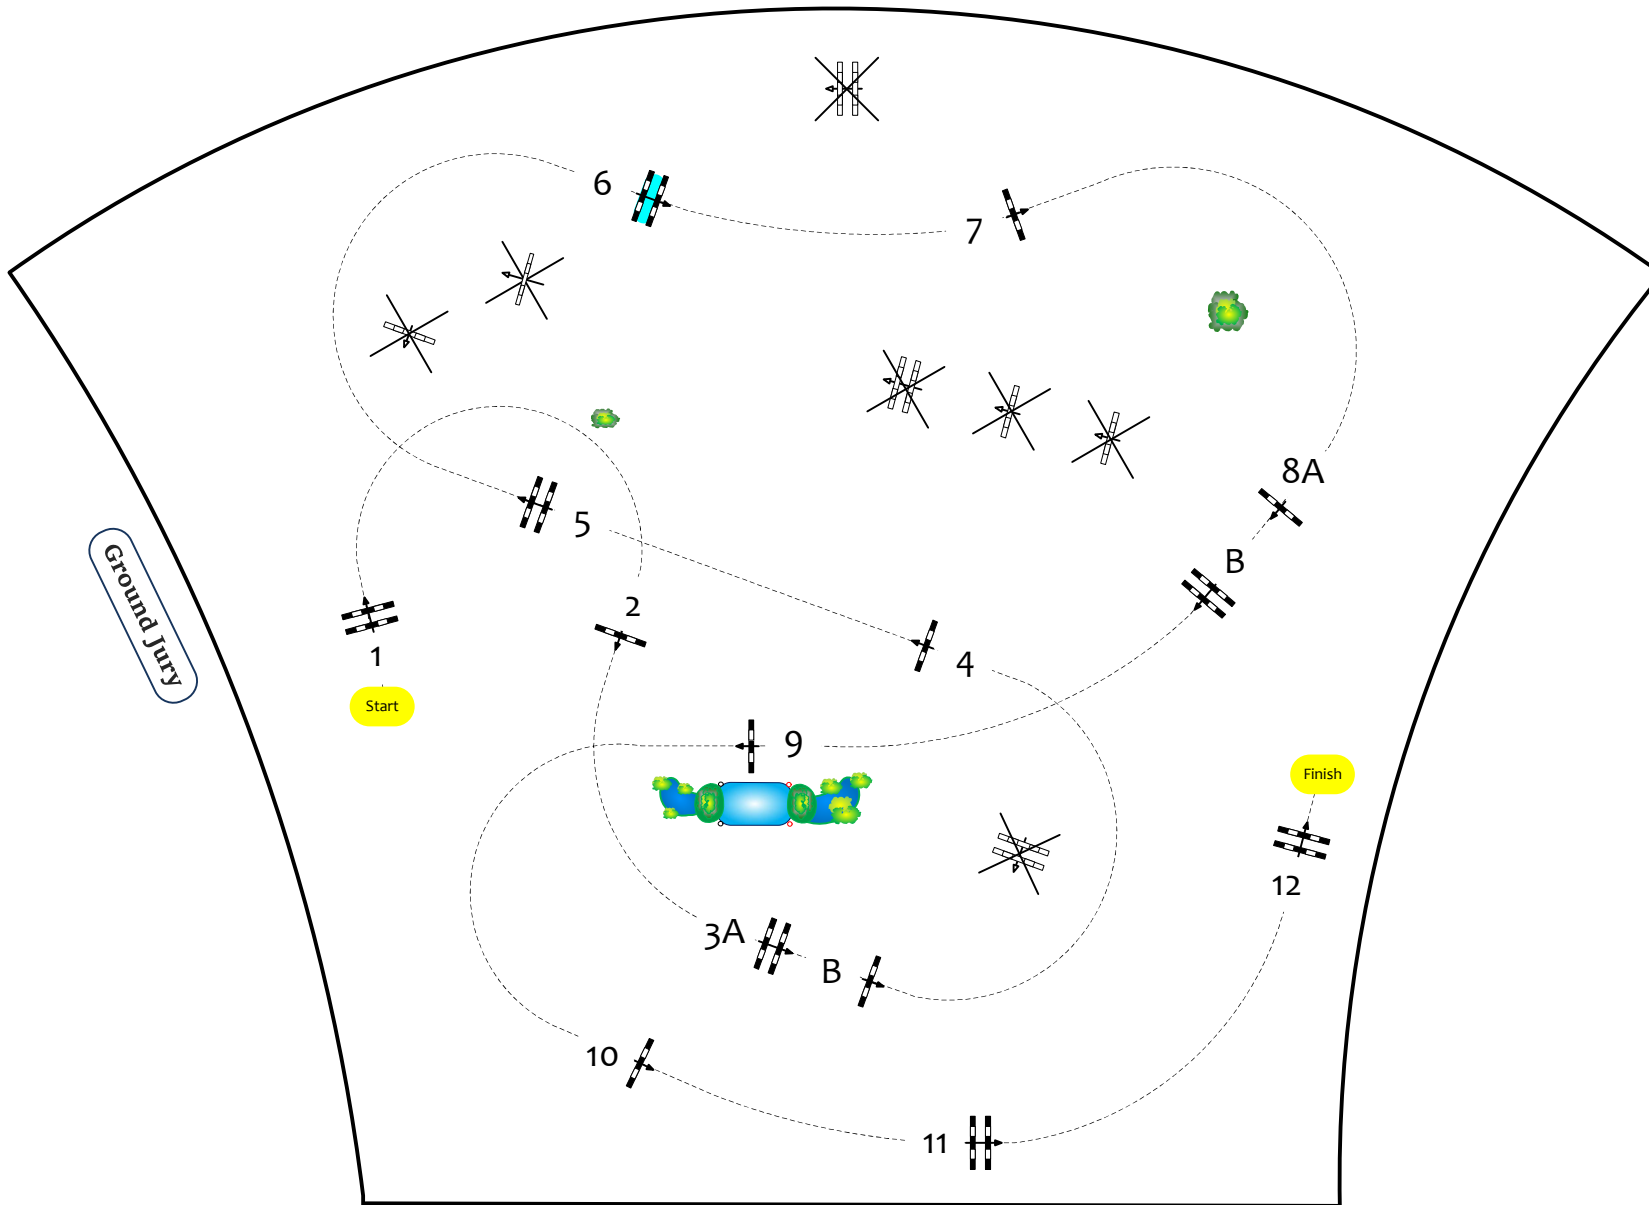

# Brussels **STEPHEX** Masters 2024

BRUSSELS  
**STEPHEX**  
MASTERS

Class No.:

35

CSI3\*

Competition against the clock

Table: A

FEI RG / Art. 238.2.1a

Height: 1,45 m

Speed: 375 m/min

Length: 485 m

Time allowed: 78 sec

Time limit: 156 sec

Obstacles: 12

Efforts: 14

Ground Jury