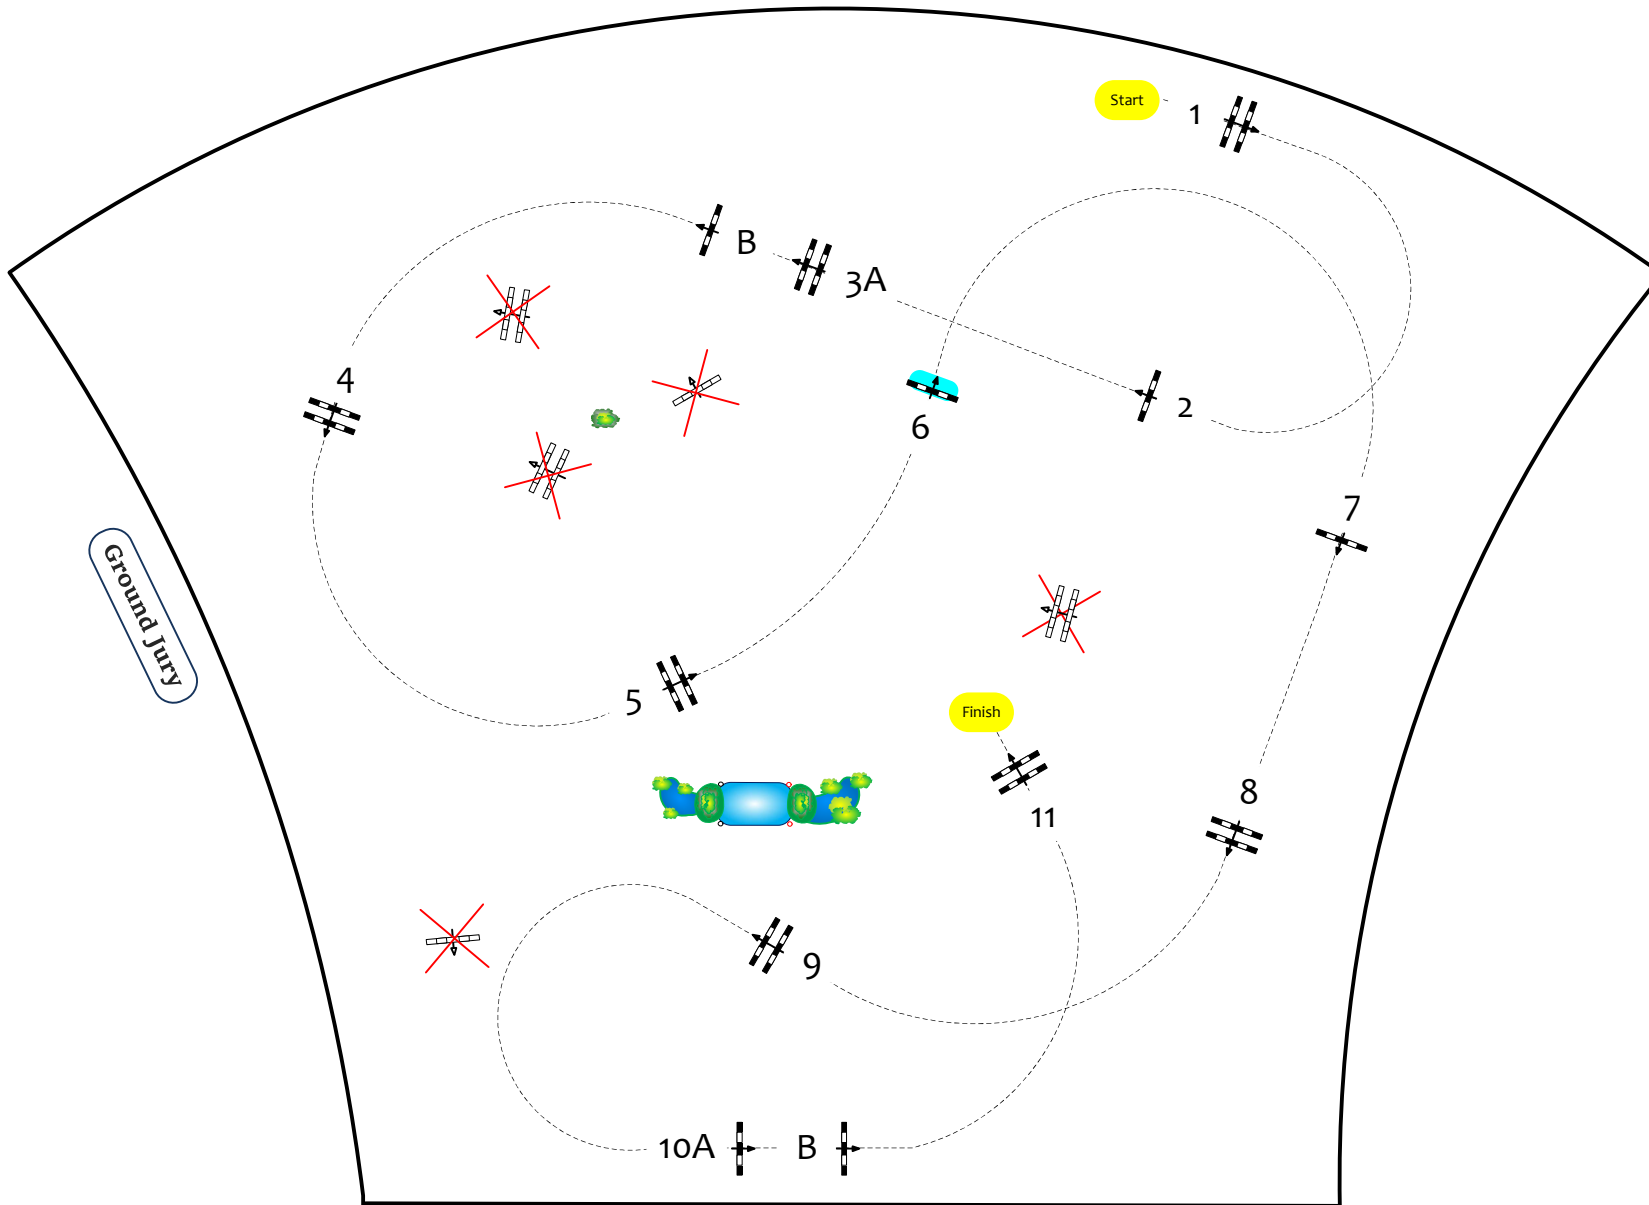

Brussels **STEPHEX** Masters 2024

BRUSSELS
STEPHEX
MASTERS

Class No.:

34

CSI3*

Competition against the clock

Table: A

FEI RG / Art. 238.2.1a
Height: 1,40 m

Speed: 350 m/min

Length: 420 m
Time allowed: 72 sec
Time limit: 144 sec

Obstacles: 11
Efforts: 13

Course Designers :

Bart VONCK

Grégory BODO

Pieter VITSE

Chape TRENOR