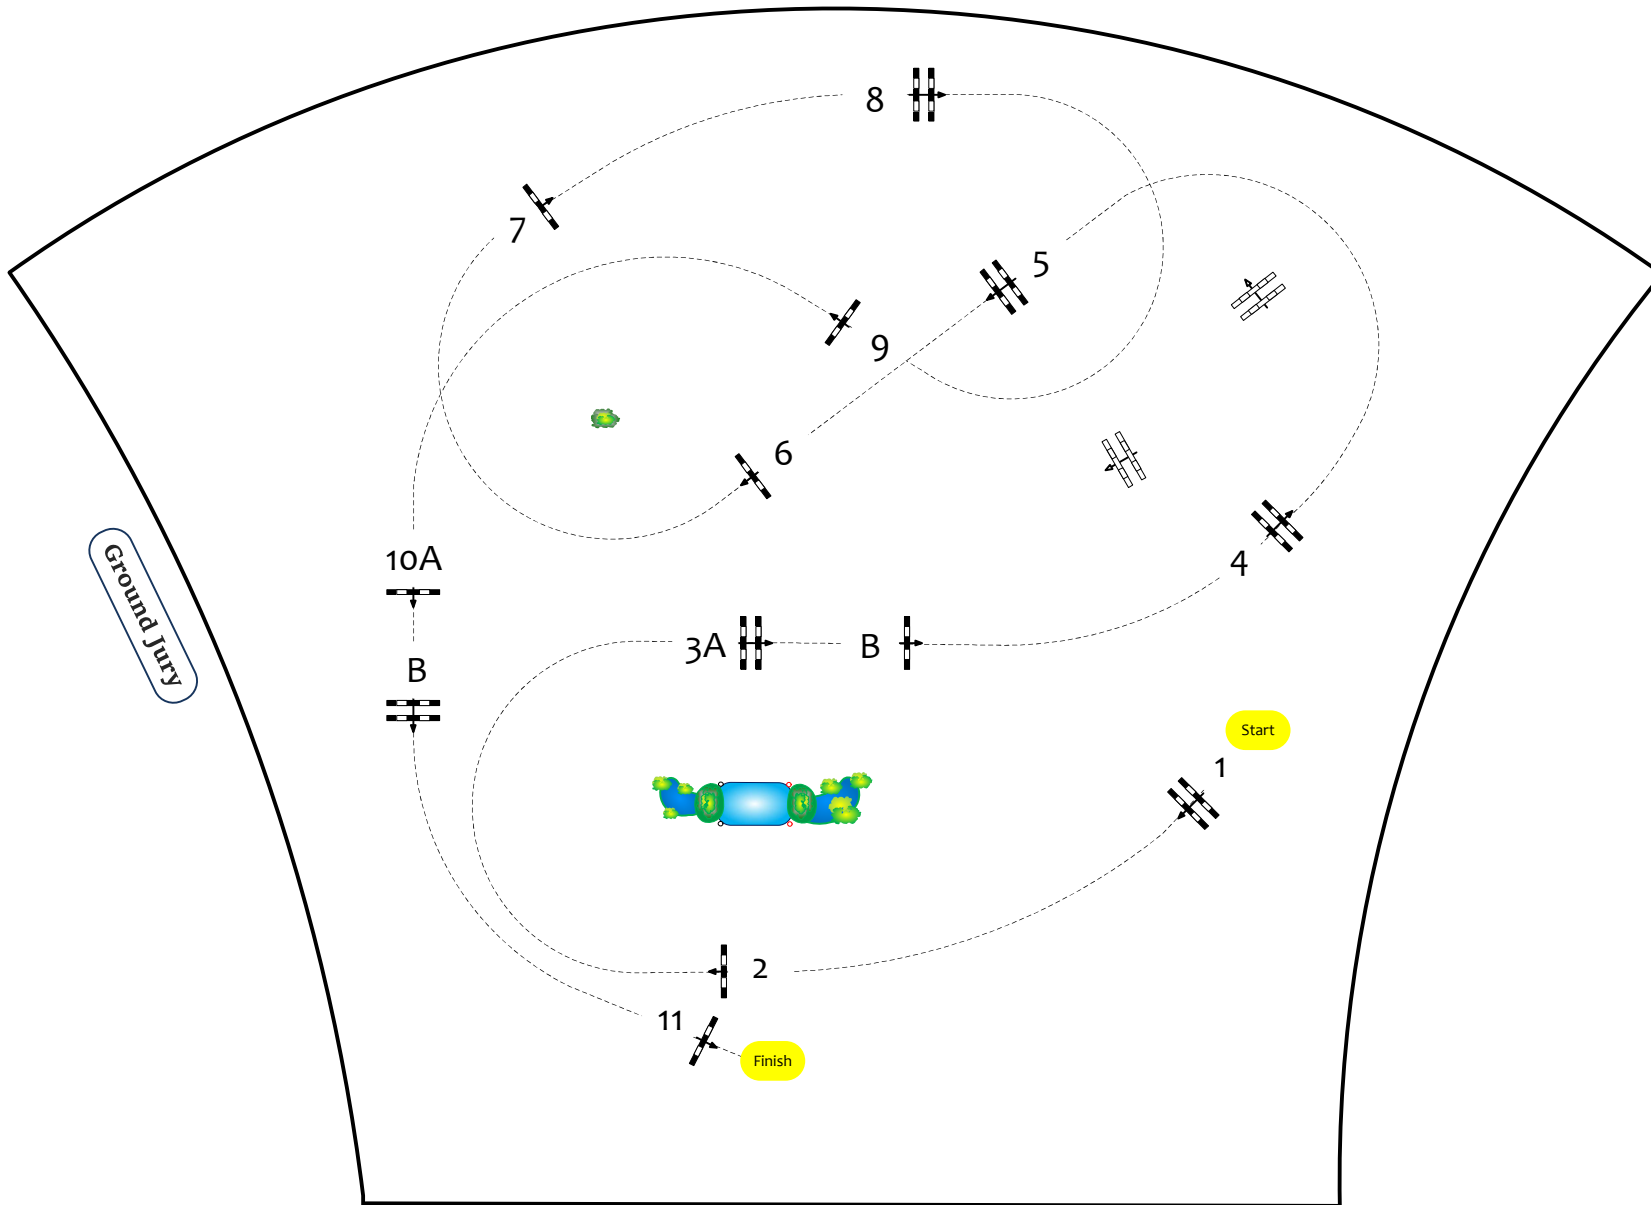

Brussels **STEPHEX** Masters 2024

BRUSSELS
STEPHEX
MASTERS

Class No.:

32

CSI3*

Competition against the clock

Table: A

FEI RG / Art. 238.2.1a
Height: 1,45 m

Speed: 350 m/min

Length: 460 m
Time allowed: 79 sec
Time limit: 158 sec

Obstacles: 11
Efforts: 13

Course Designers :

- Grégory BODO
- Bart VONCK
- Pieter VITSE
- Chape TRENOR
- Marc DEBAERE
- Alexis DONNADIEU
- Miguel Antonio GARCIA