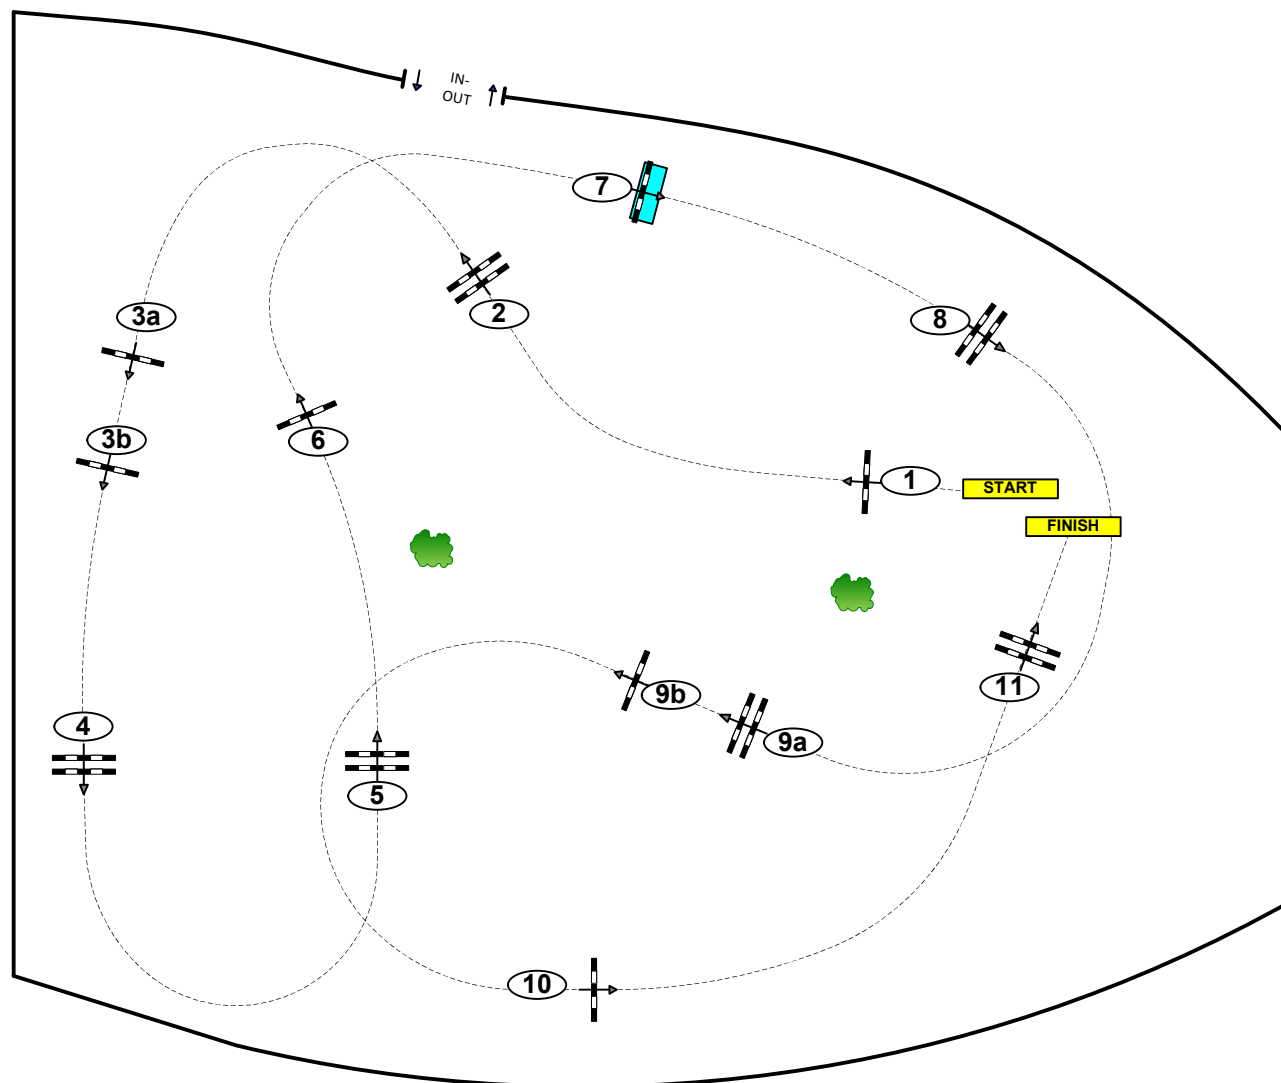

Brussels **STEPHEX** Masters 2024

Class No.: 26

CSI2* - 1,40

Competition against the clock

Table: A

26

FEI RG / Art. 238.2.1

Height: 1.40 m

Speed: 350 m/min

Length: 450 m

Time allowed: 78 sec

Time limit: 156 sec

Obstacles: 1 to 11

Efforts: 13

Course Designers Team:
Gregory Bodo (Fra)
Bart Vonck (Bel)
Javier Trenor (Esp)
Pieter Vitse (Bel)
Miguel Parajón (Esp)
Mark Debaere (Ukr)
Alexis Donnadiou (Fra)