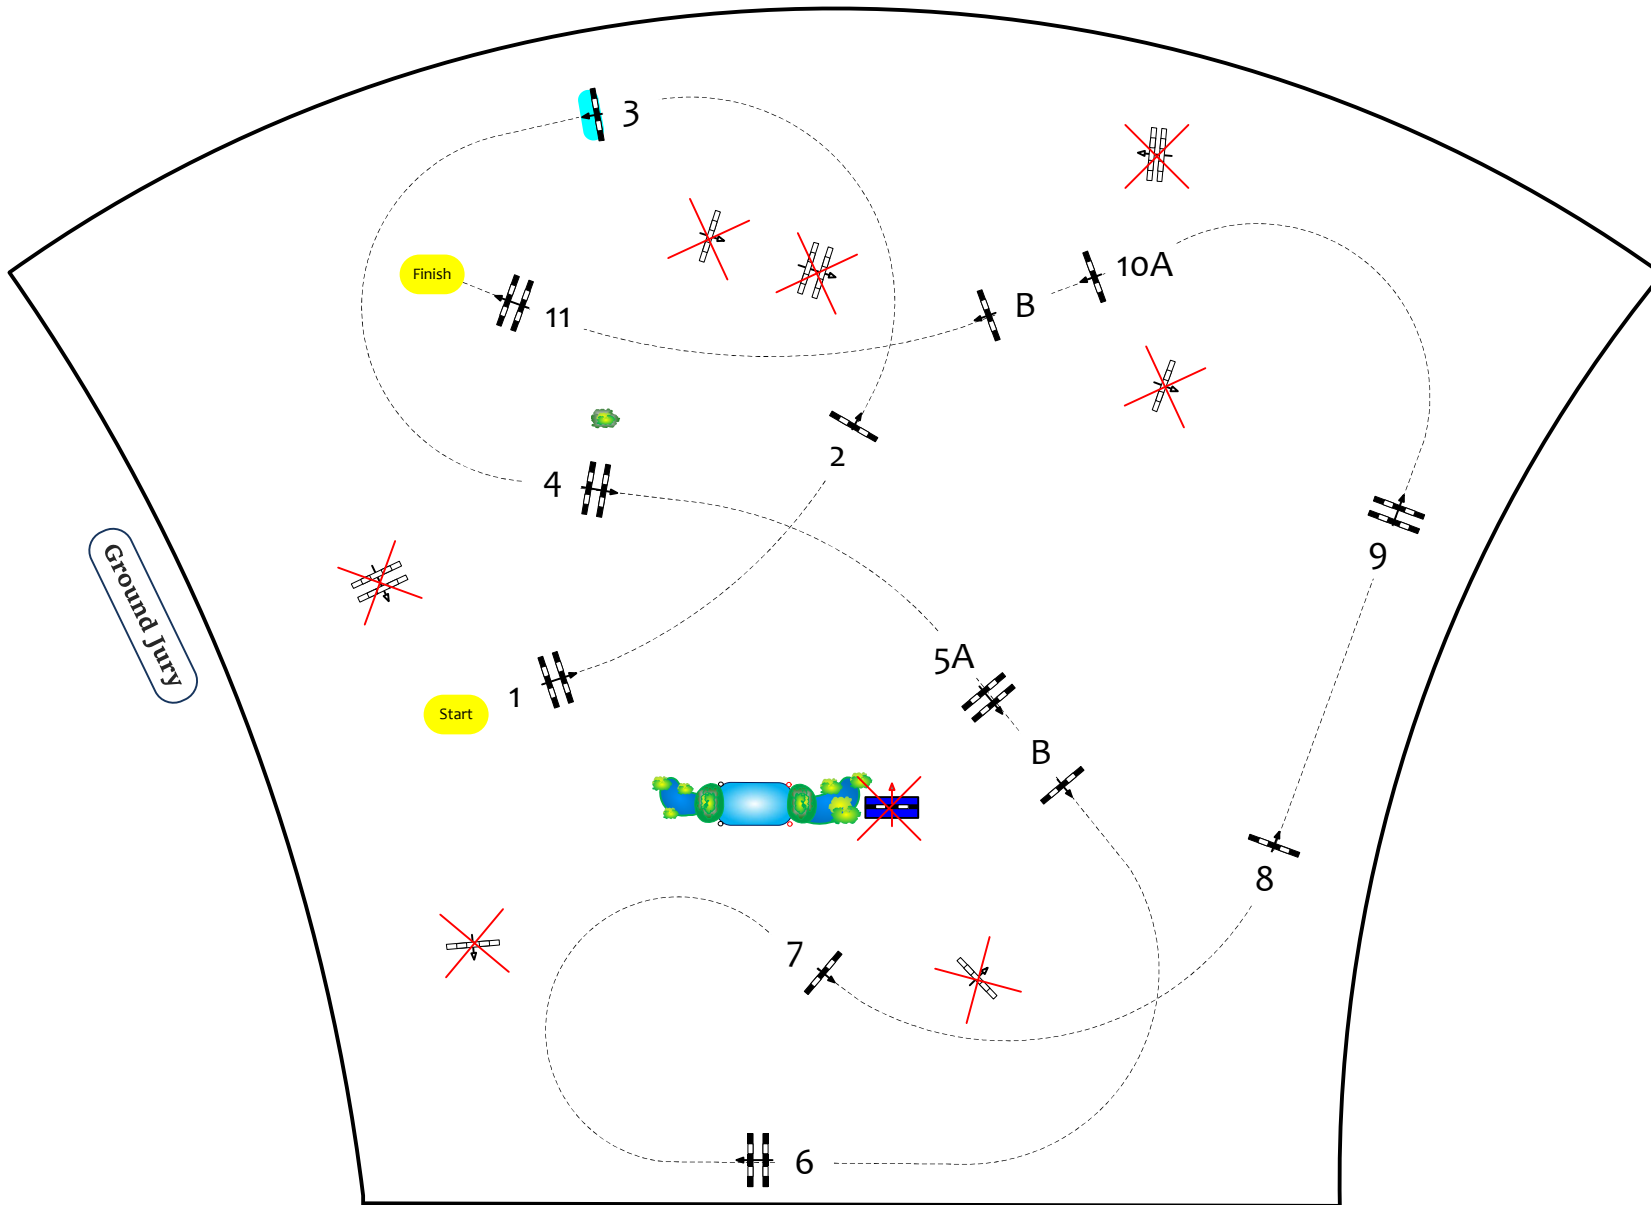

# Brussels **STEPHEX** Masters 2024

Class No.:

23

CSI2\*

Competition against the clock

Table: A

FEI RG / Art. 238.2.1a  
Height: 1,35 m

Speed: 350 m/min

Length: 455 m  
Time allowed: 78 sec  
Time limit: 156 sec

Obstacles: 11  
Efforts: 13

**Course Designers :**

Bart VONCK

Grégory BODO

Pieter VITSE

Chape TRENOR

Marc DEBAERE