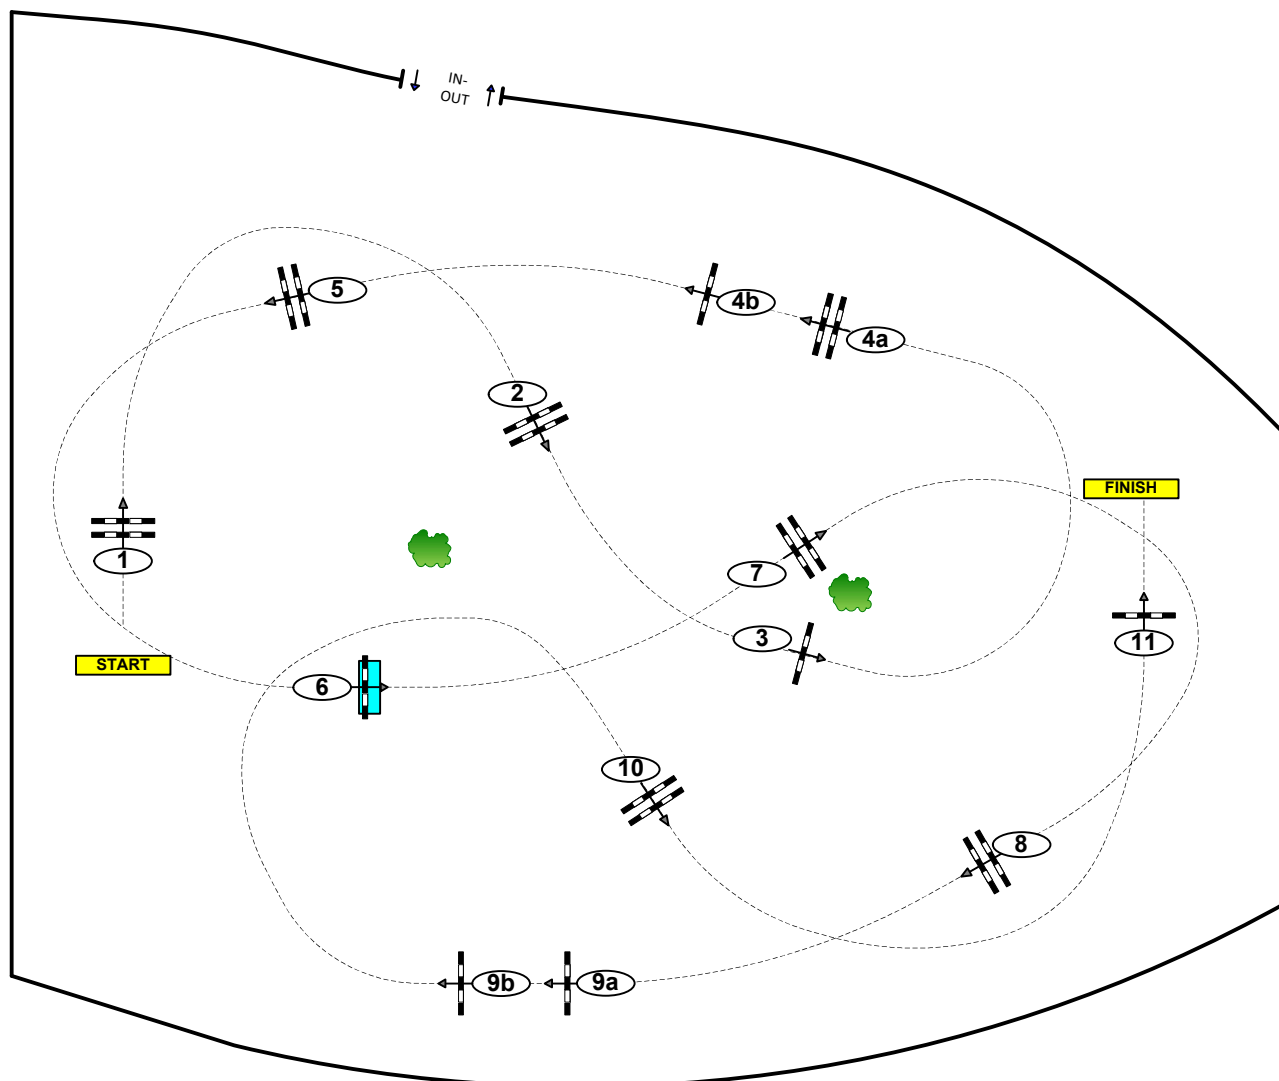

Brussels **STEPH**EX Masters 2024

Class No.: 14

CSI1* - 1,15

Competition against the clock

Table: A

14

FEI RG / Art. 238.2.1

Height: 1.15 m

Speed: 350 m/min

Length: 520 m

Time allowed: 90 sec

Time limit: 180 sec

Obstacles: 1 to 11

Efforts: 13

Course Designers Team:
 Gregory Bodo (Fra)
 Bart Vonck (Bel)
 Javier Trenor (Esp)
 Pieter Vitse (Bel)
 Miguel Parajón (Esp)
 Mark Debaere (Ukr)
 Alexis Donnadiou (Fra)