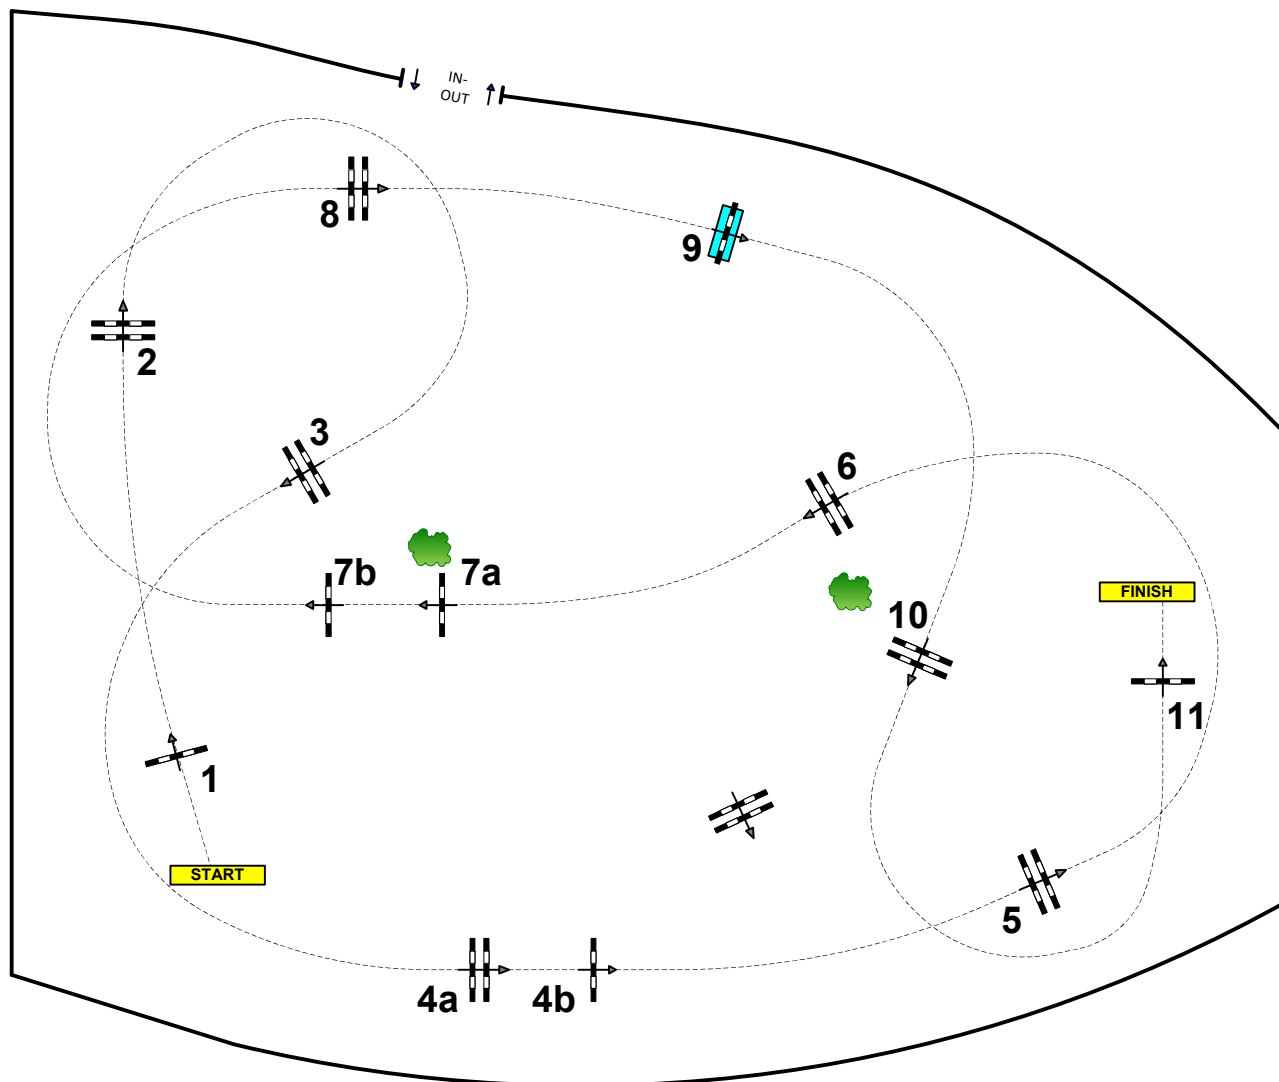

Brussels **STEPHEX** Masters 2024

Class No.: 13

CSI1* - 1,25

Competition against the clock

Table: A

13

FEI RG / Art. 238.2.1

Height: 1.25 m

Speed: 350 m/min

Length: 520 m

Time allowed: 90 sec

Time limit: 180 sec

Obstacles: 1 to 11

Efforts: 13

Course Designers Team:
 Gregory Bodo (Fra)
 Bart Vonck (Bel)
 Javier Trenor (Esp)
 Pieter Vitse (Bel)
 Miguel Parajón (Esp)
 Mark Debaere (Ukr)
 Alexis Donnadiou (Fra)