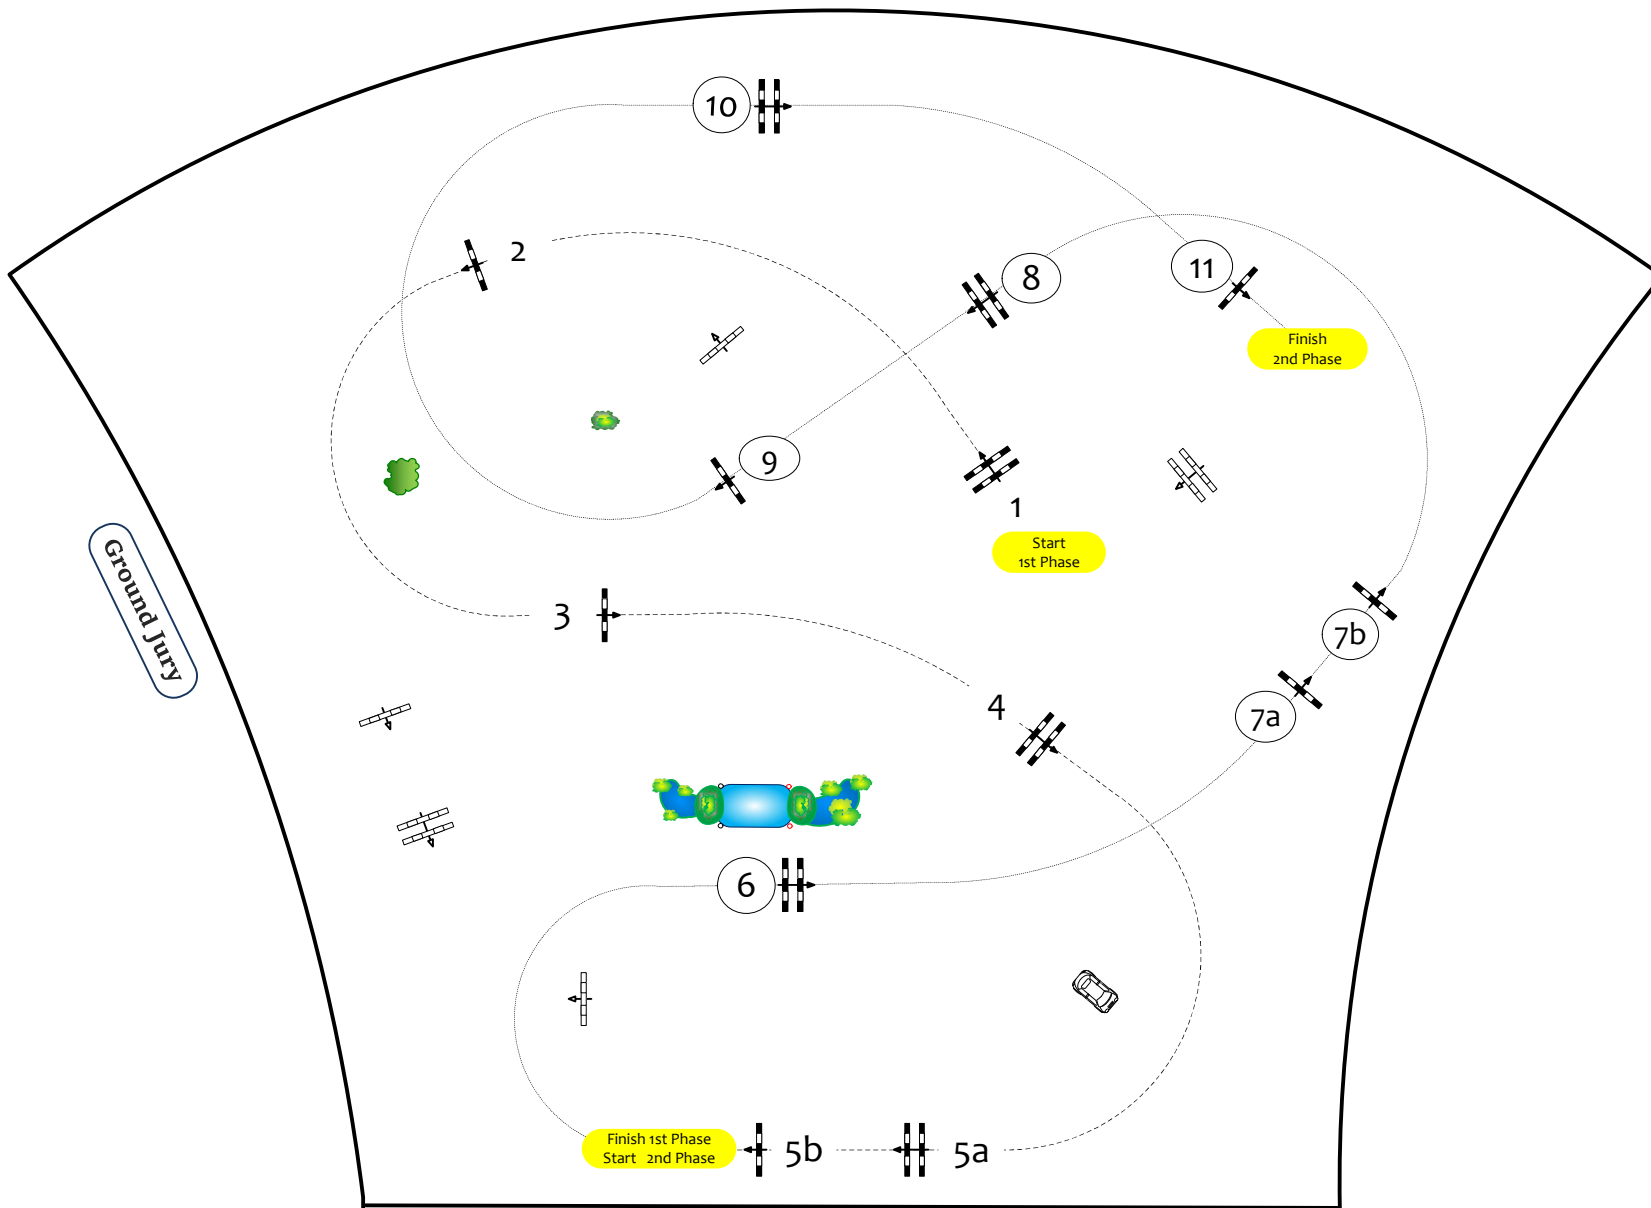

Brussels **STEPHEX** Masters 2024

BRUSSELS
STEPHEX
MASTERS

Class No.:

11

CSI*

Competition in two Phases

Table:

A

FEI RG / Art.

274.2.5

Height:

1.15 m

Speed:

350 m/min

Length:

235 m

Time allowed:

41 sec

Time limit:

82 sec

Obstacles:

5

Efforts:

6

2nd Phase:

6-7ab-8-9-10-11

Length:

280 m

Time allowed:

48 sec

Time limit:

96 sec