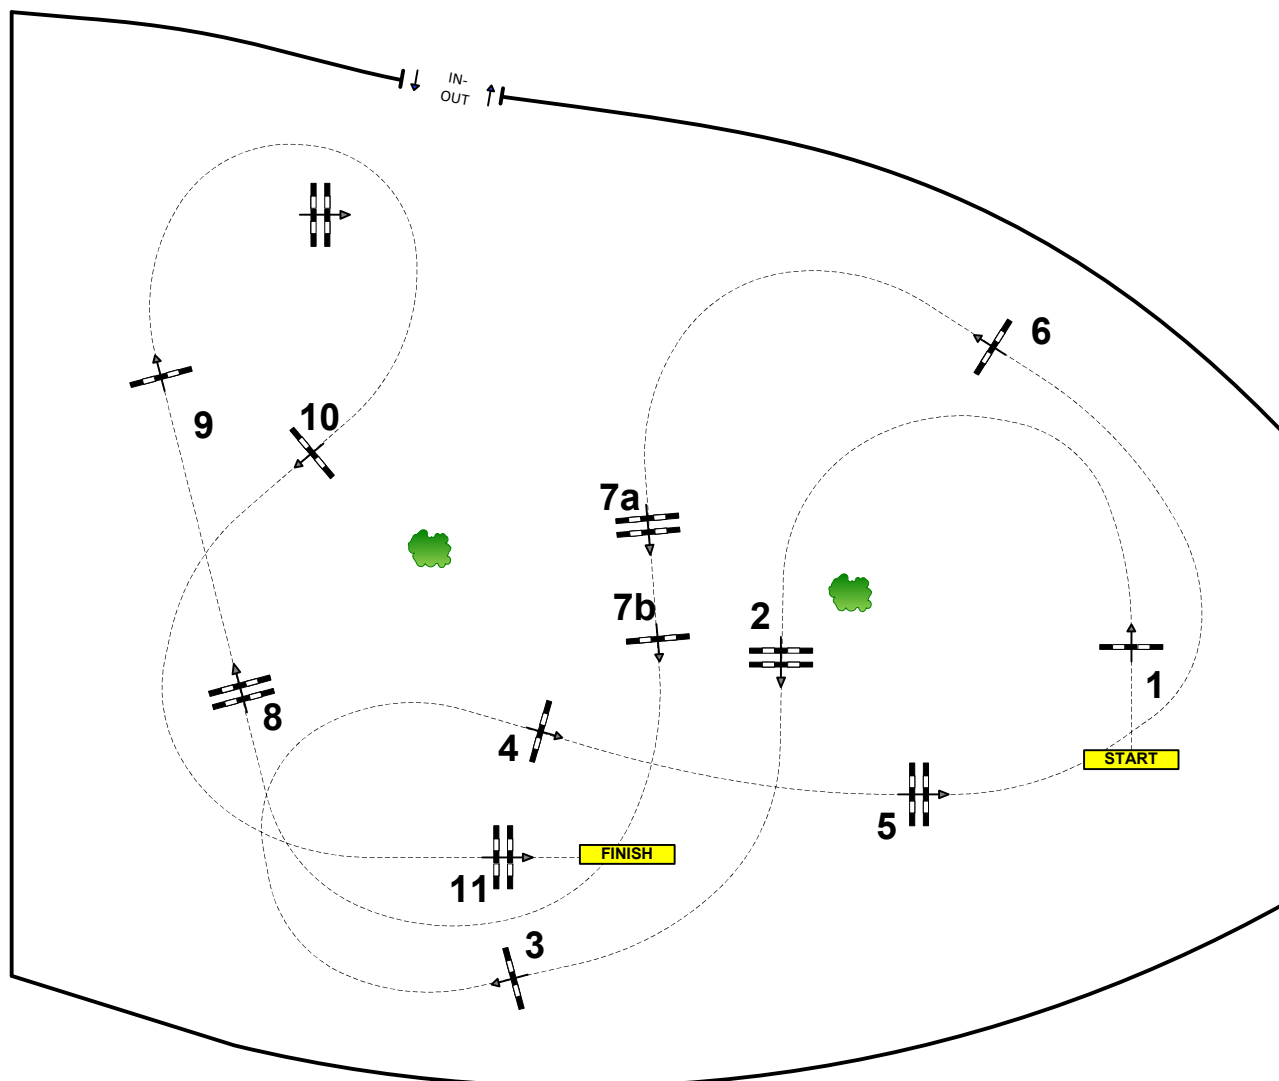

Brussels **STEPHEX** Masters 2024

Class No.: 62

Pony - 0.90_1.00

Competition against the clock

Table: A

62

FEI RG / Art. 238.2.1

Height: 0,90/1,00 m

Speed: 350 m/min

Length: 480 m

Time allowed: 83 sec

Time limit: 166 sec

Obstacles: 11

Efforts: 12

Course Designers Team:
 Gregory Bodo (Fra)
 Bart Vonck (Bel)
 Javier Trenor (Esp)
 Pieter Vitse (Bel)
 Miguel Parajón (Esp)
 Mark Debaere (Ukr)
 Alexis Donnadiou (Fra)